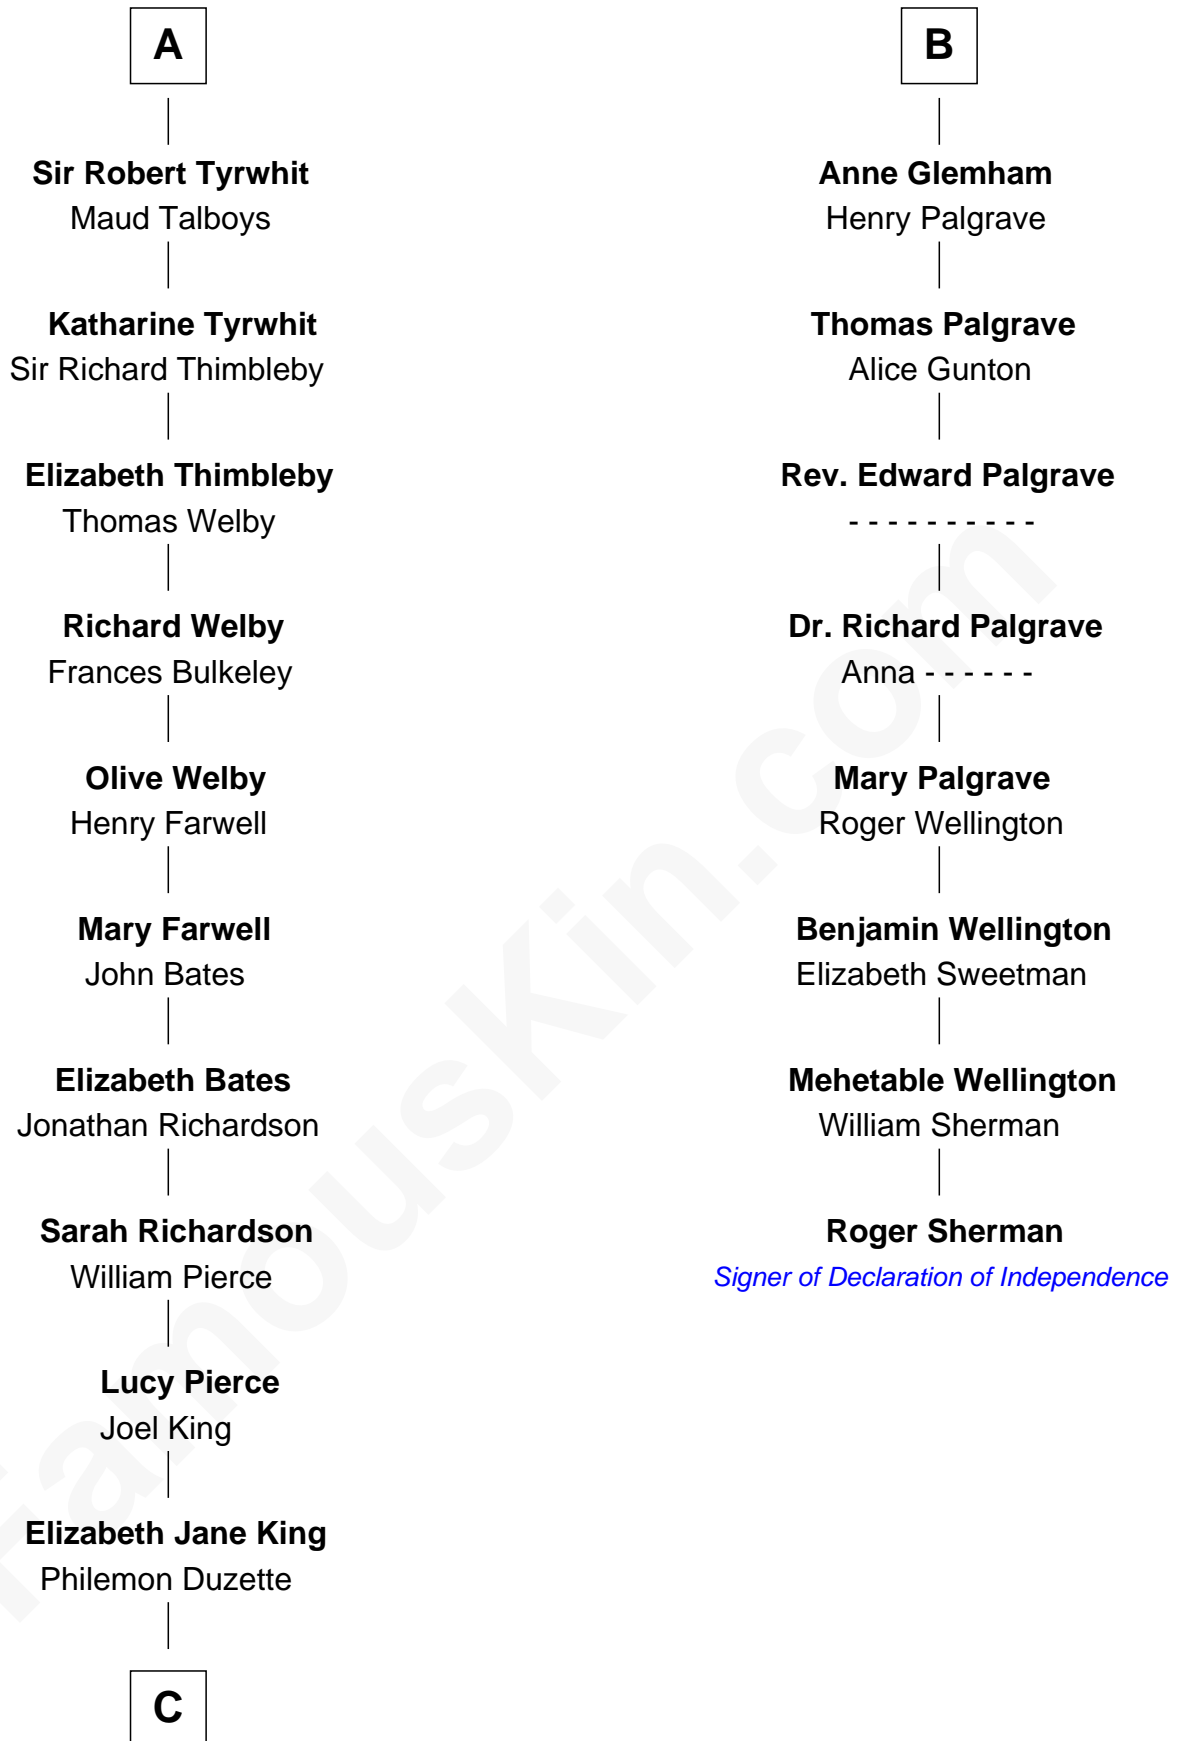

FamousKin.com

Relationship Chart of

Mitt Romney

70th Governor of Massachusetts

14th cousin 7 times removed of

Roger Sherman

Signer of the Declaration of Independence

C

Clarissa Minerva Duzette

Lewis Robison

Charles Edward Robison

Rosetta Mary Berry

Alma Luella Robison

Harold Arundel LaFount

Lenore Emily LaFount

George Wilcken Romney