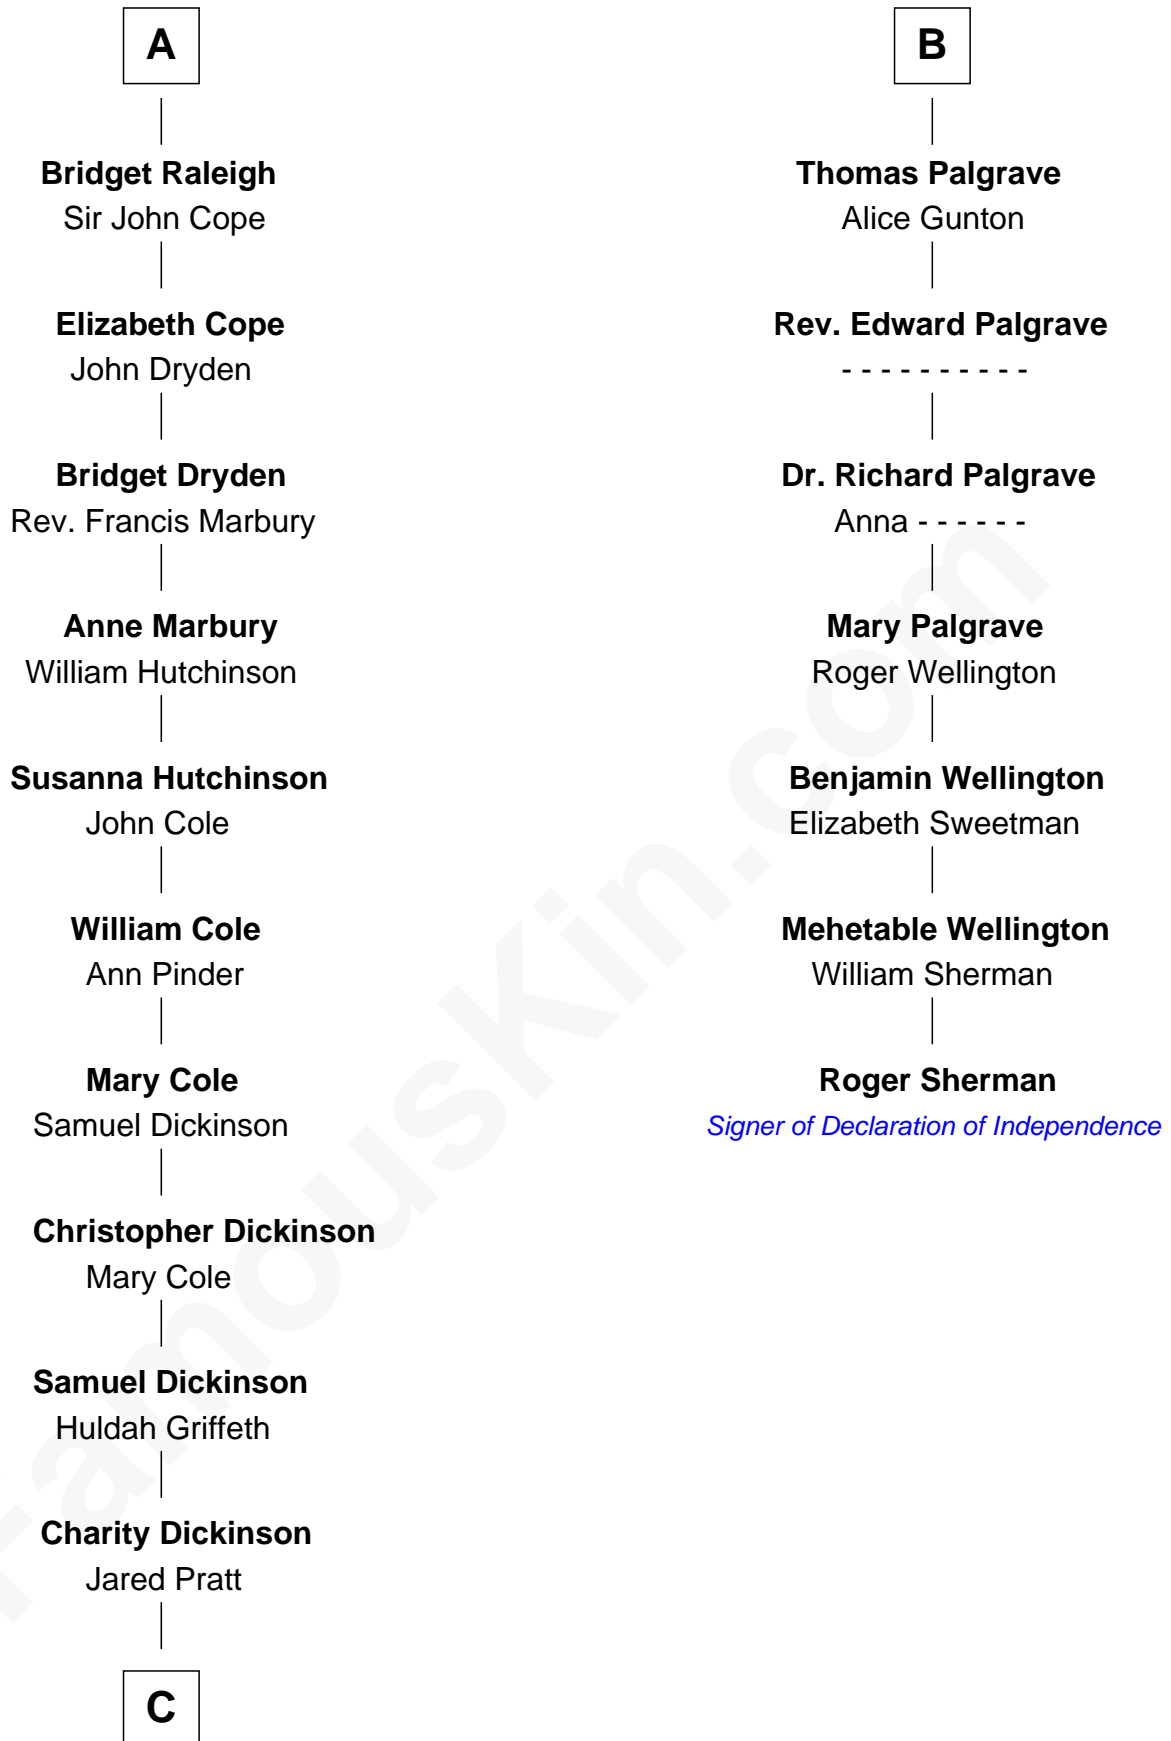

FamousKin.com

Relationship Chart of

Mitt Romney

70th Governor of Massachusetts

13th cousin 8 times removed of

Roger Sherman

Signer of the Declaration of Independence

Edmund Fitzalan

Alice de Warenne

C

—
Parley Parker Pratt

Mary Woods

—
Helaman Pratt

Anna Johanna Dorothy Wilcken

—
Anna Amelia Pratt

Gaskell Samuel Romney

—
George Wilcken Romney

Lenore Emily LaFount

—
Mitt Romney

70th Governor of Massachusetts