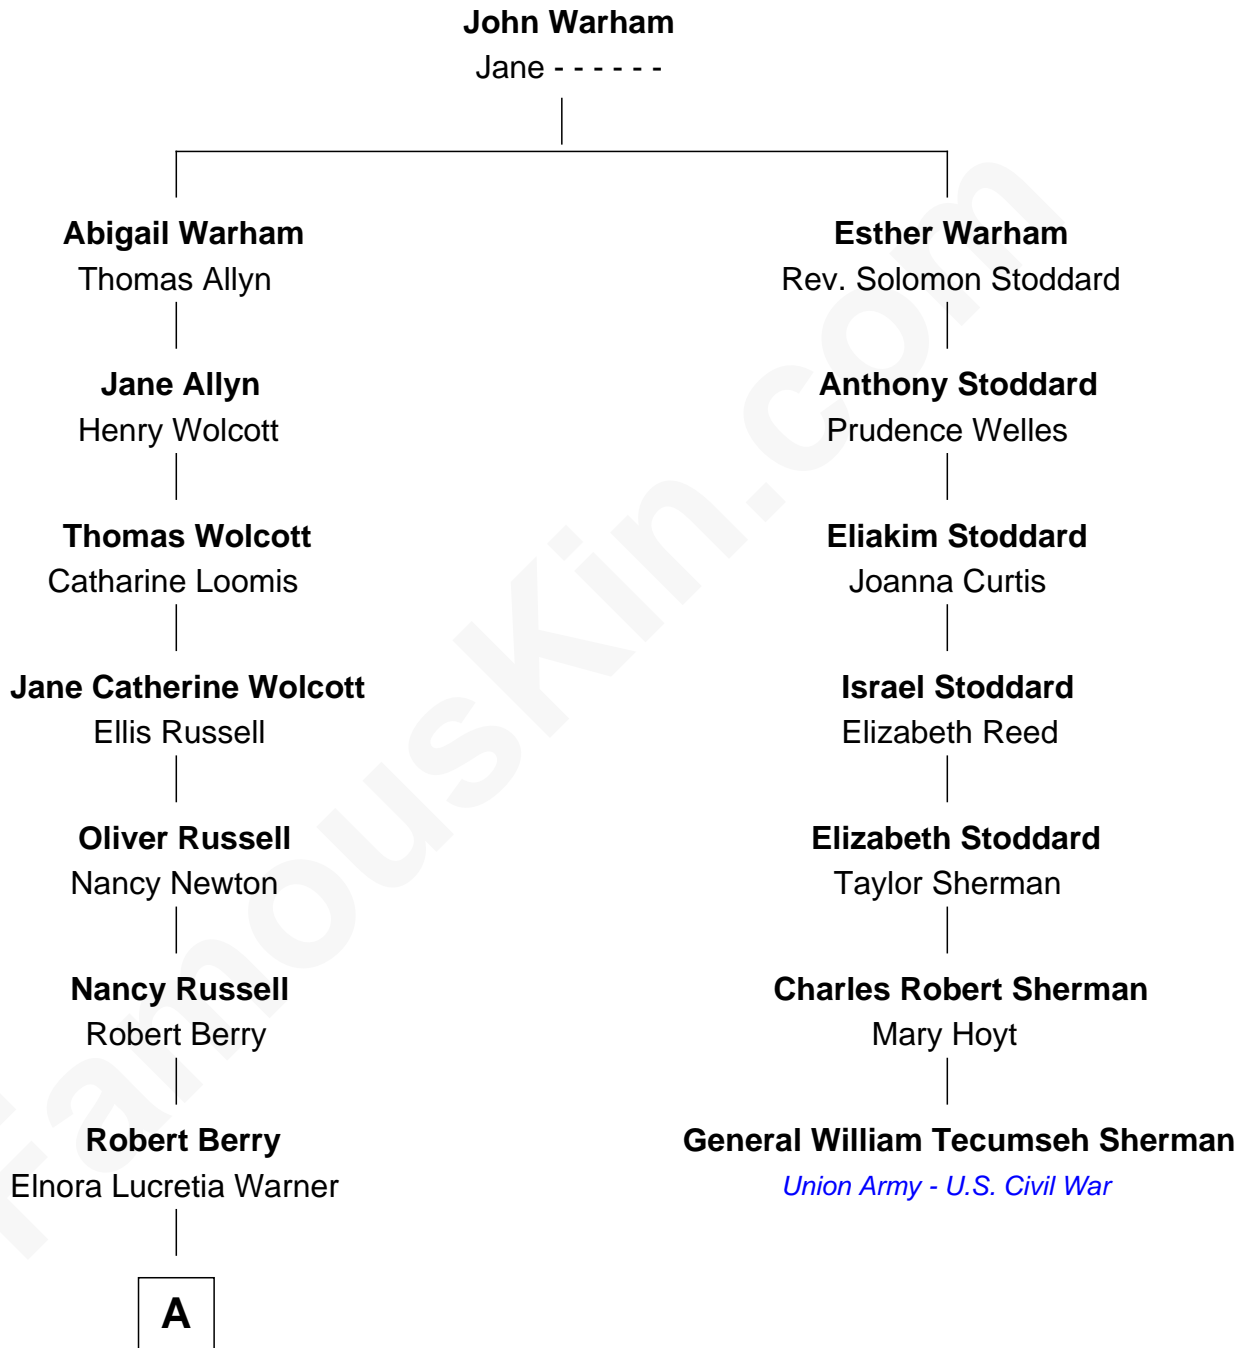

FamousKin.com

Relationship Chart of

Mitt Romney

70th Governor of Massachusetts

6th cousin 4 times removed of

General William Tecumseh Sherman

Union Army - U.S. Civil War

A

—
Rosetta Mary Berry
Charles Edward Robison

—
Alma Luella Robison
Harold Arundel LaFount

—
Lenore Emily LaFount
George Wilcken Romney

—
Mitt Romney
70th Governor of Massachusetts

FamousKin.com