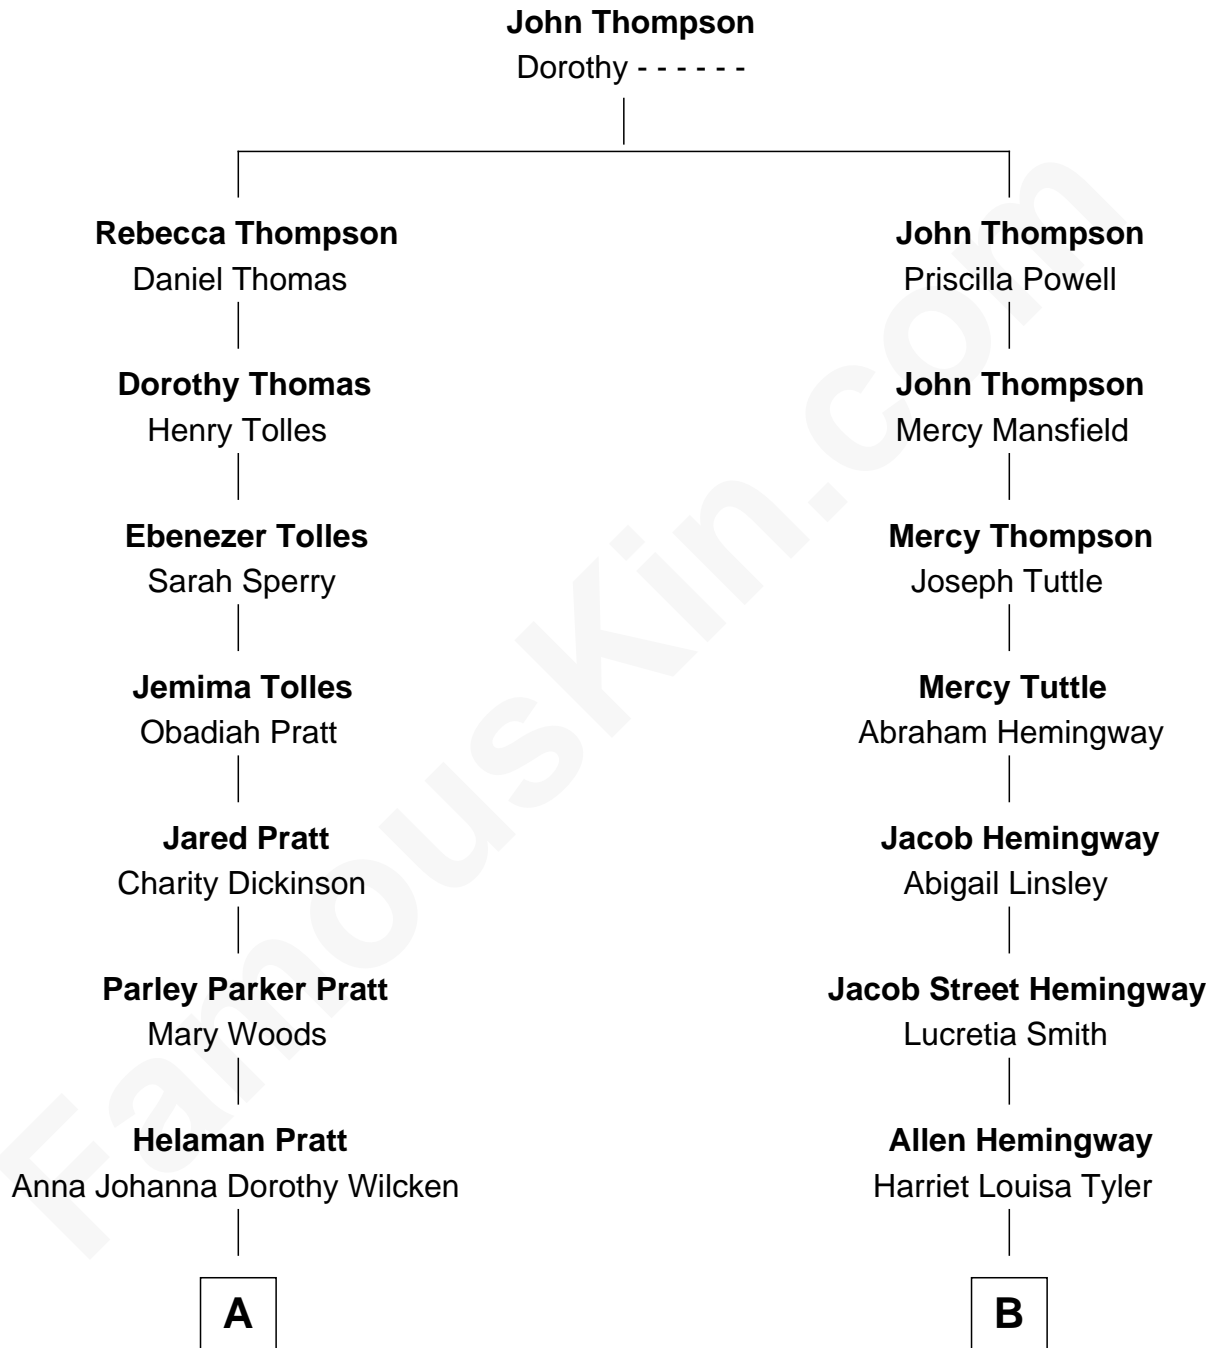

# FamousKin.com Relationship Chart of

**Mitt Romney**

*70th Governor of Massachusetts*

9th cousin of

**Ernest Hemingway**

*Author of The Sun Also Rises*

**A**

**Anna Amelia Pratt**  
Gaskell Samuel Romney

**George Wilcken Romney**  
Lenore Emily LaFount

**Mitt Romney**  
*70th Governor of Massachusetts*

**B**

**Anson Tyler Hemingway**  
Adelaide Edmonds

**Clarence Edmonds Hemingway**  
Grace H. Hall

**Ernest Hemingway**  
*Author of The Sun Also Rises*

FamousKin.com