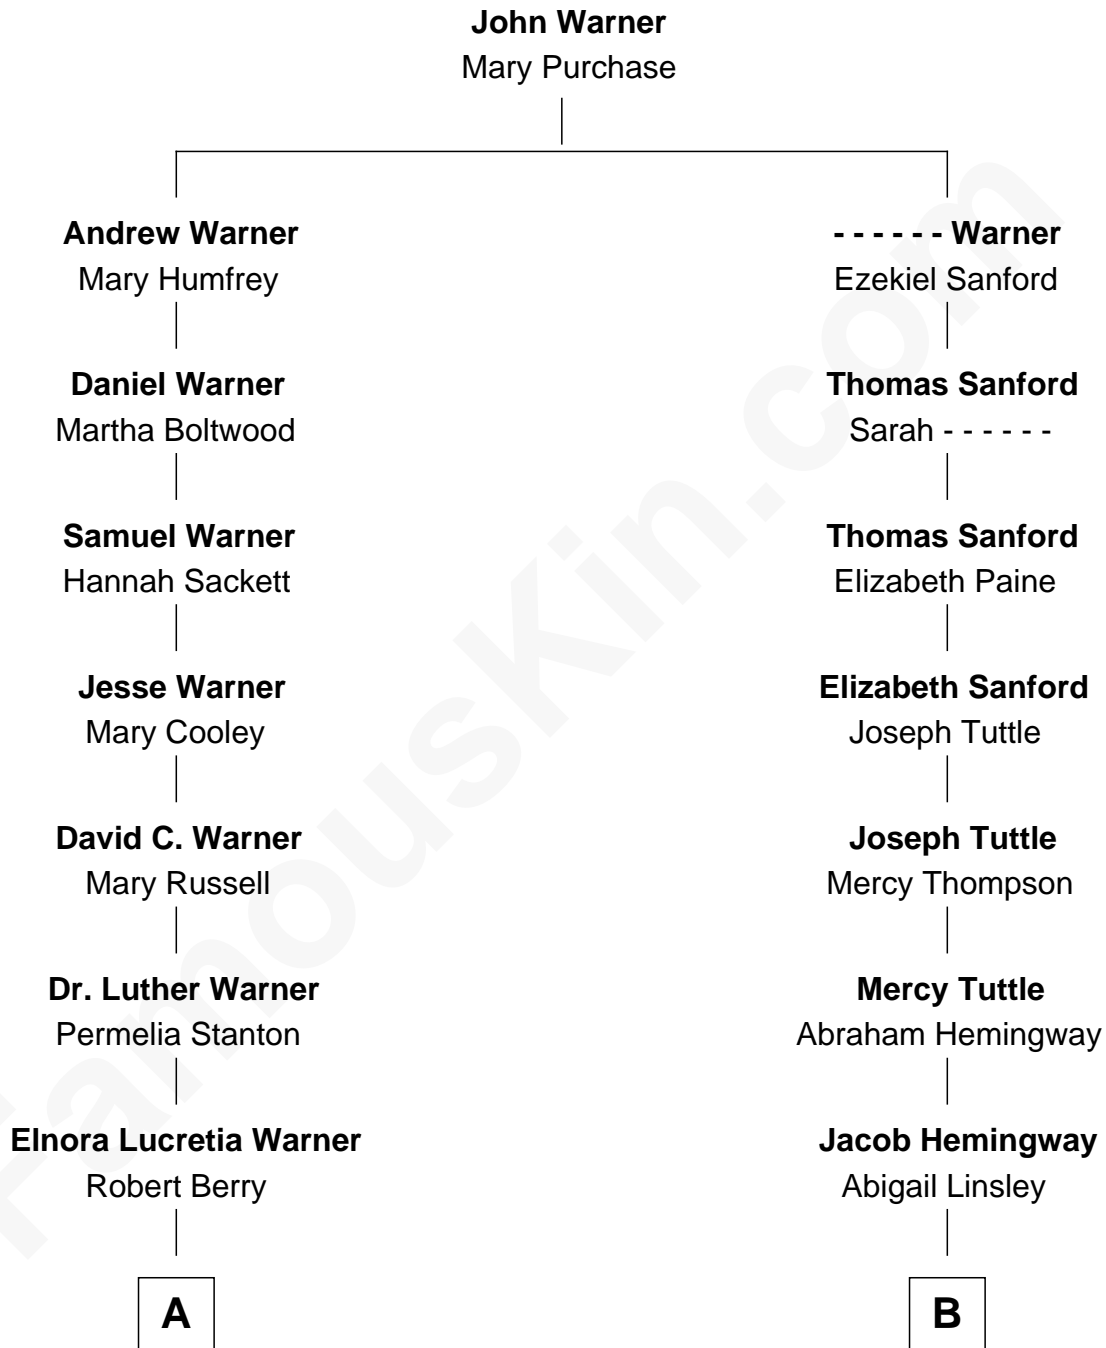

FamousKin.com

Relationship Chart of

Mitt Romney

70th Governor of Massachusetts

10th cousin 1 time removed of

Ernest Hemingway

Author of *The Sun Also Rises*

A

Rosetta Mary Berry
Charles Edward Robison

Alma Luella Robison
Harold Arundel LaFount

Lenore Emily LaFount
George Wilcken Romney

Mitt Romney
70th Governor of Massachusetts

B

Jacob Street Hemingway
Lucretia Smith