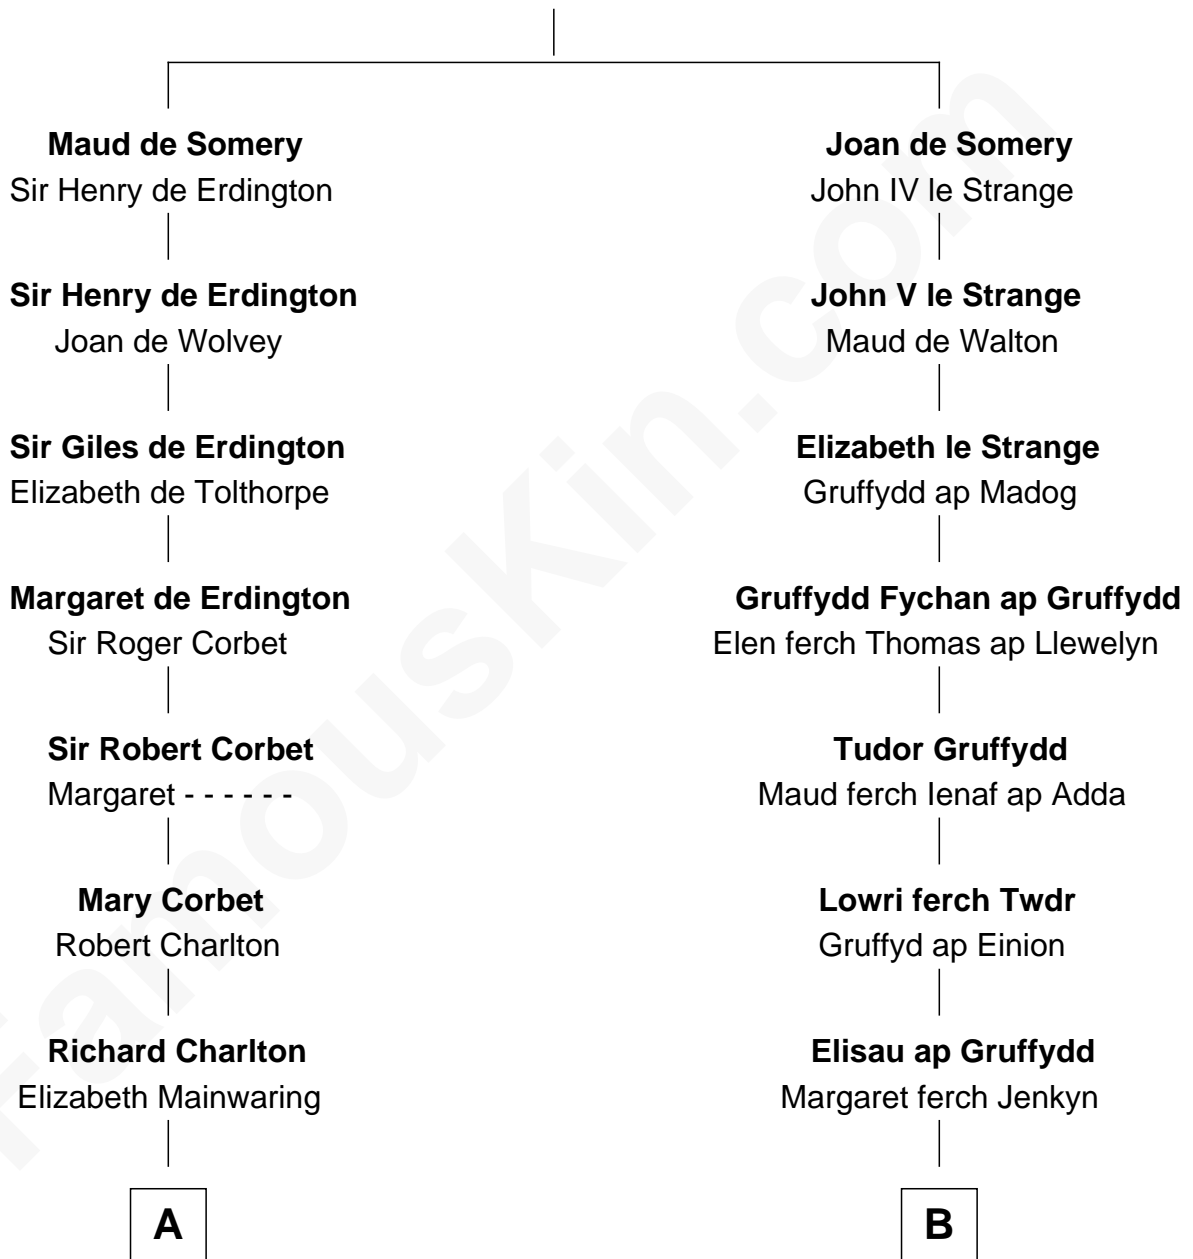

Sir Roger de Somery

Nichole d'Aubenev