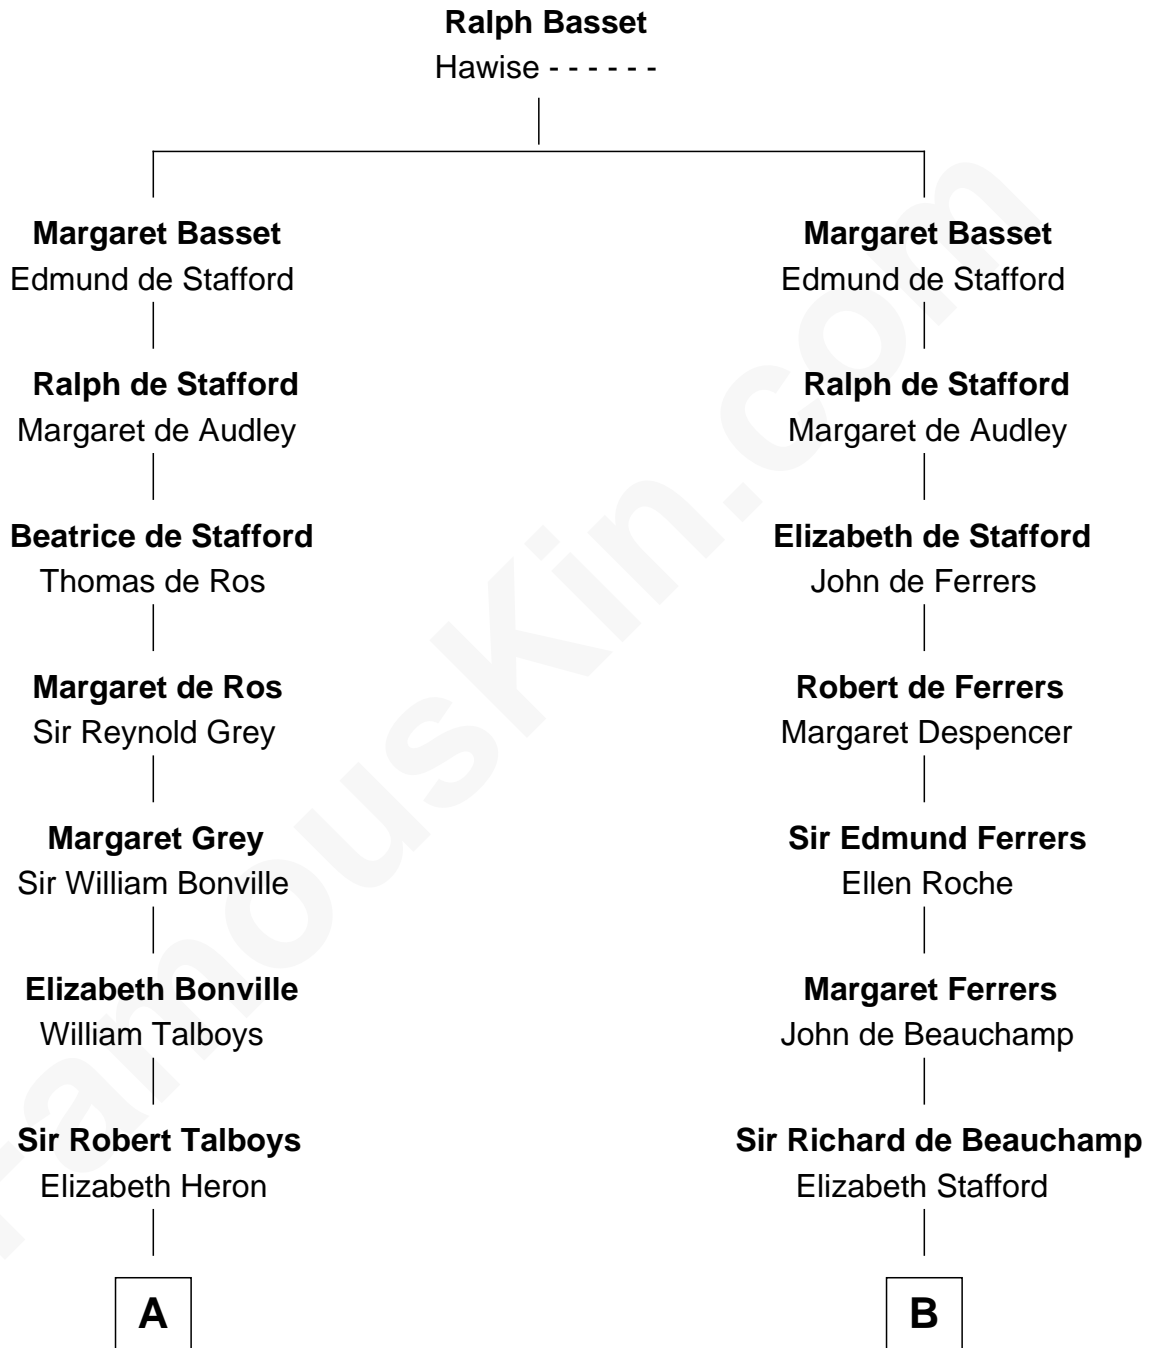

FamousKin.com

Relationship Chart of

Mitt Romney

70th Governor of Massachusetts

20th cousin 1 time removed of

General Douglas MacArthur

U.S. Army - World War II

C

Clarissa Minerva Duzette

Lewis Robison

Charles Edward Robison

Rosetta Mary Berry

Alma Luella Robison

Harold Arundel LaFount

Lenore Emily LaFount

George Wilcken Romney

Mitt Romney

70th Governor of Massachusetts

D

Benjamin Barney Belcher

Olive - - - - -

Aurelia Belcher

Arthur MacArthur

Gen. Arthur MacArthur