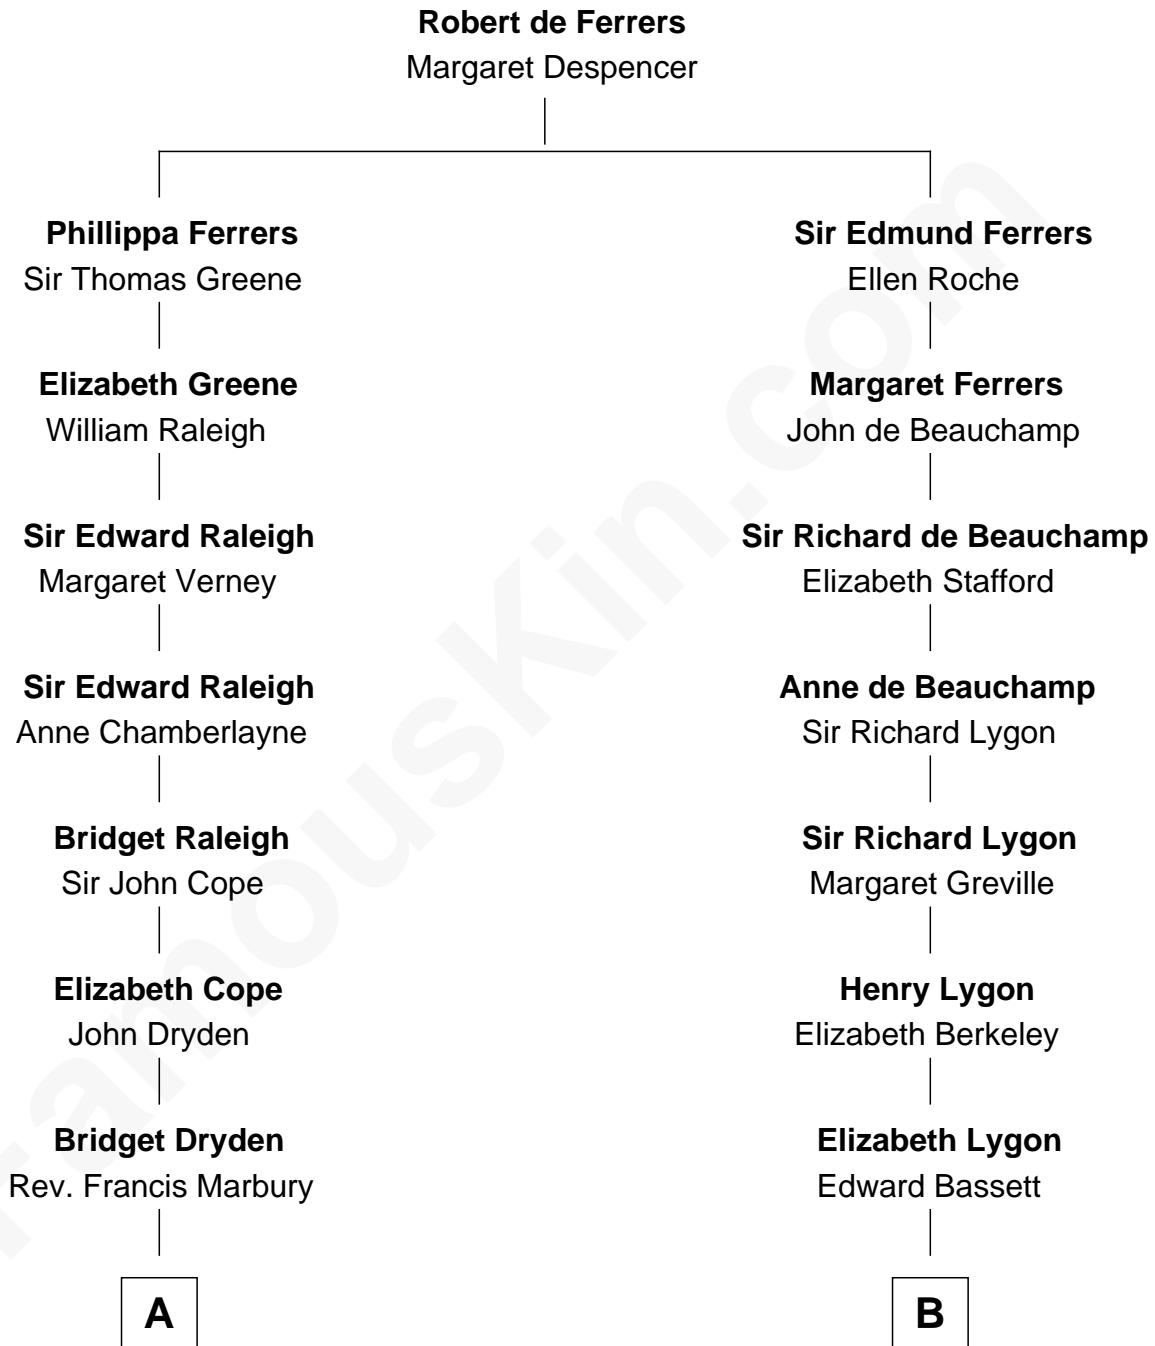

## Relationship Chart of

### Mitt Romney

70th Governor of Massachusetts

16th cousin 2 times removed of

### General Douglas MacArthur

U.S. Army - World War II

C

George Wilcken Romney

Lenore Emily LaFount

Mitt Romney

*70th Governor of Massachusetts*

FamousKin.com