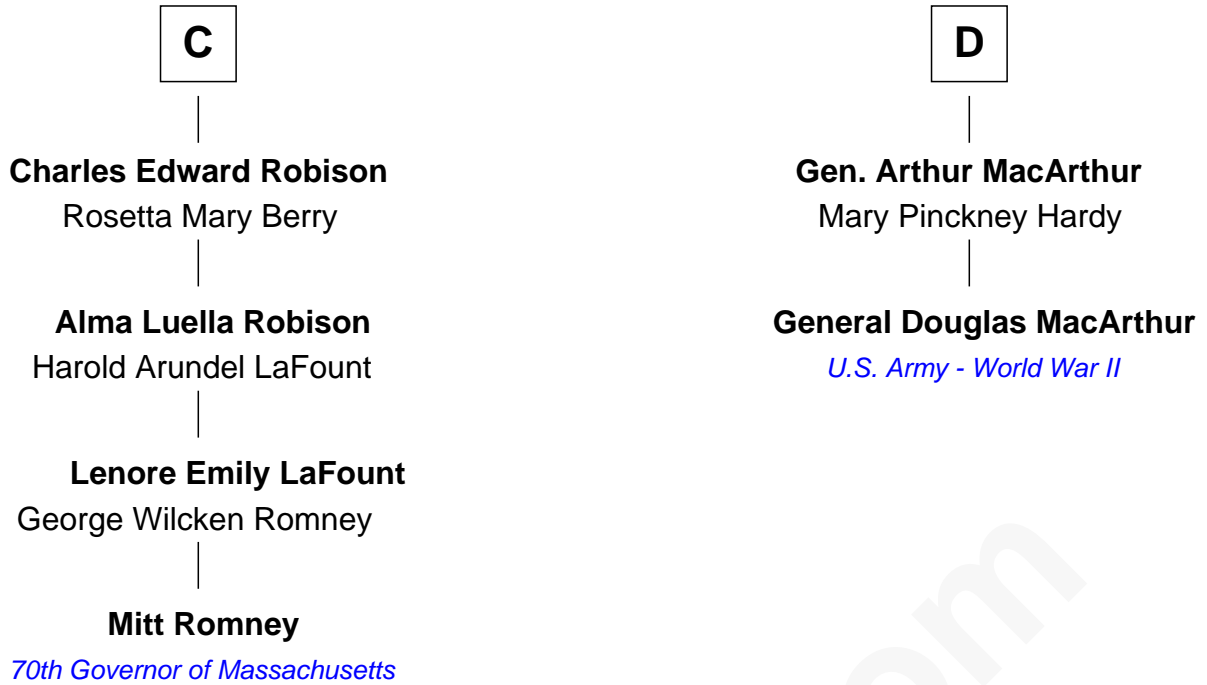

FamousKin.com

Relationship Chart of

Mitt Romney

70th Governor of Massachusetts

18th cousin 2 times removed of

General Douglas MacArthur

U.S. Army - World War II

Bartholomew de Badlesmere

Margaret de Clare

Margaret de Badlesmere

Sir John de Tibetot

Sir Robert de Tibetot

Margaret Deincourt

Elizabeth de Tibetot

Sir Philip le Despencer

Margery Despencer

Elizabeth de Badlesmere

Sir William de Bohun

Elizabeth de Bohun

Sir Richard Fitzalan

Elizabeth Fitzalan

Sir Thomas Mowbray

Isabel Mowbray

Sir James Berkeley

Maurice Berkeley

Isabel Mead

Anne Berkeley

Sir William Dennis

Isabel Dennis

Sir John Berkeley

B

FamousKin.com