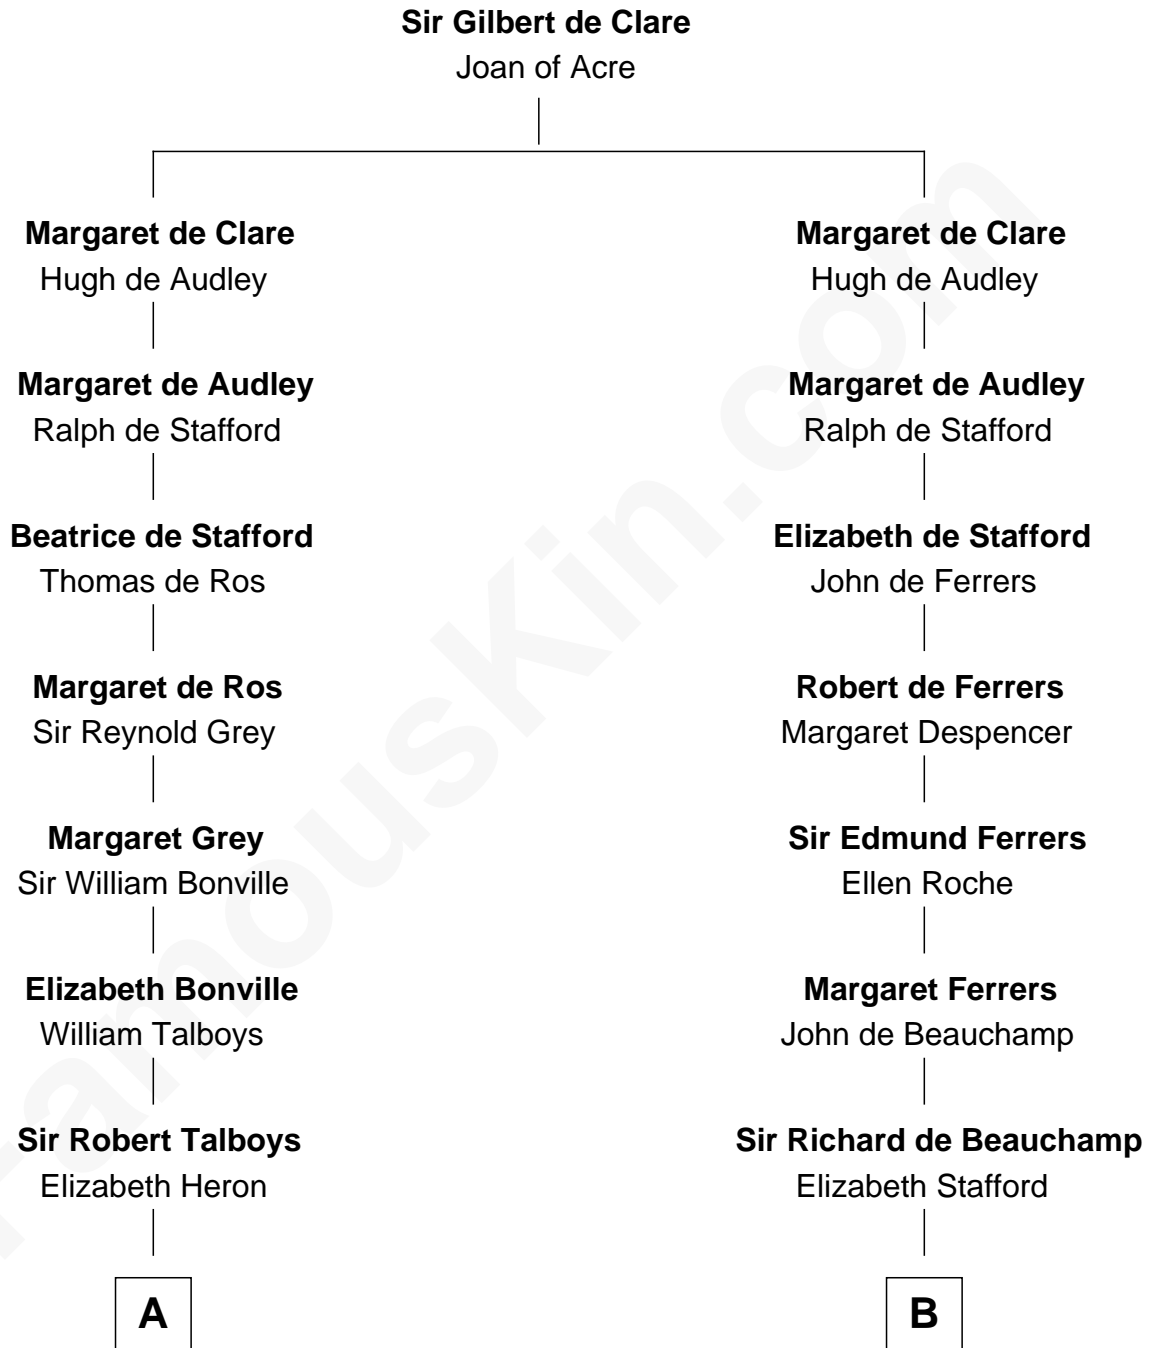

FamousKin.com

Relationship Chart of

Mitt Romney

70th Governor of Massachusetts

20th cousin 1 time removed of

General Douglas MacArthur

U.S. Army - World War II

C

Clarissa Minerva Duzette

Lewis Robison

Charles Edward Robison

Rosetta Mary Berry

Alma Luella Robison

Harold Arundel LaFount

Lenore Emily LaFount

George Wilcken Romney

Mitt Romney

70th Governor of Massachusetts

D

Benjamin Barney Belcher

Olive - - - - -

Aurelia Belcher

Arthur MacArthur

Gen. Arthur MacArthur