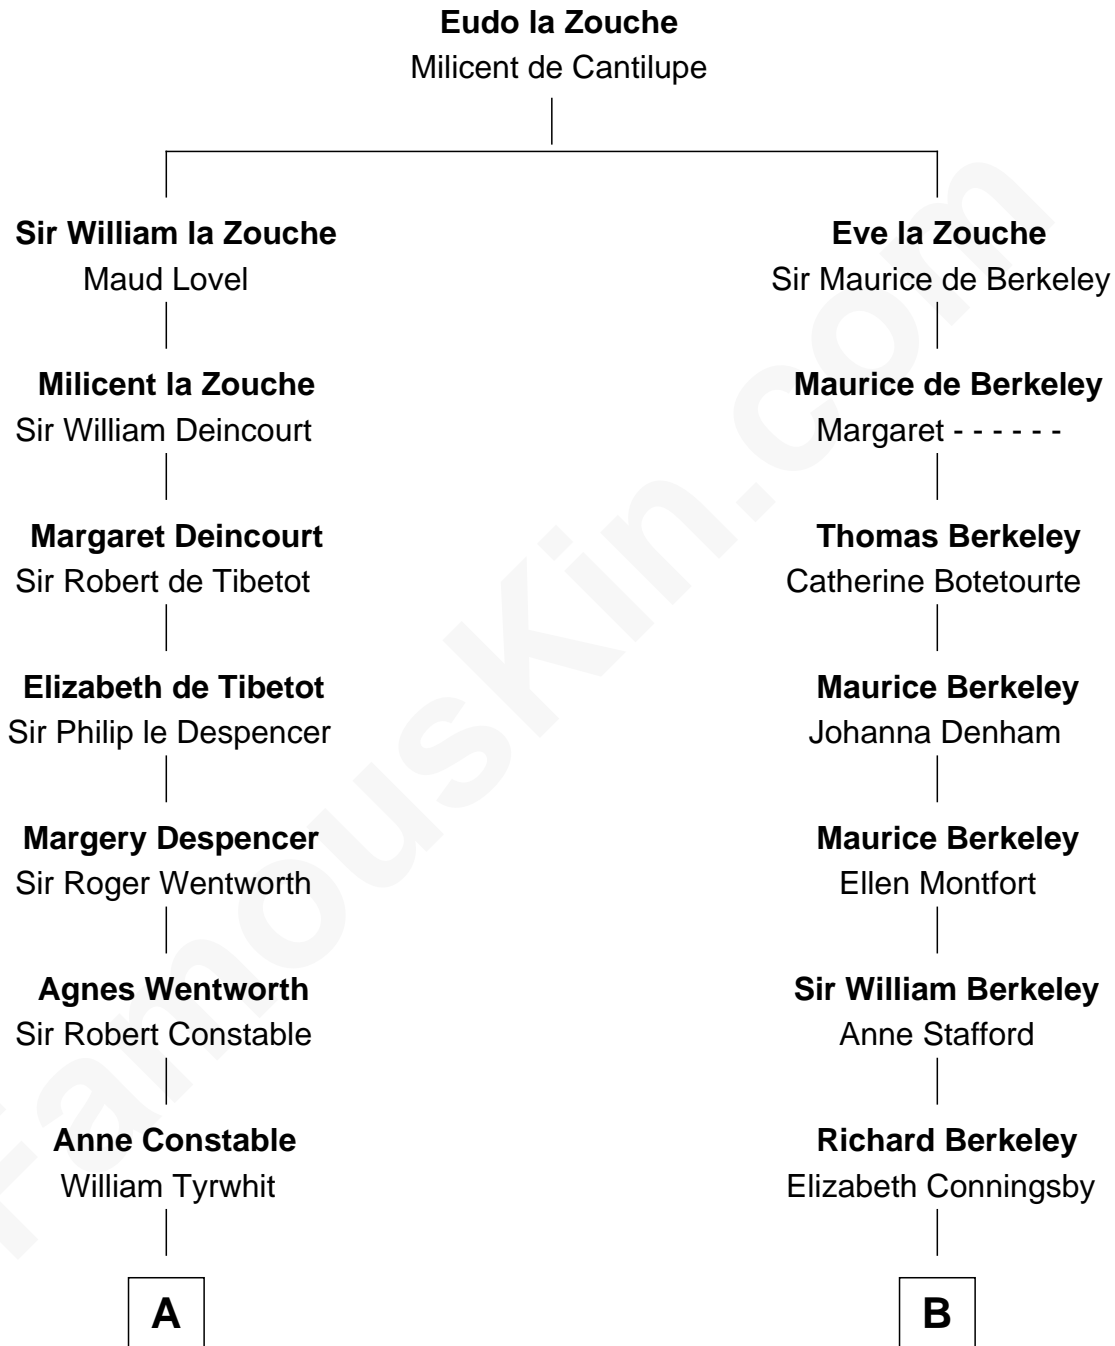

FamousKin.com

Relationship Chart of

Mitt Romney

70th Governor of Massachusetts

19th cousin 2 times removed of

General Douglas MacArthur

U.S. Army - World War II

C

Clarissa Minerva Duzette

Lewis Robison

Charles Edward Robison

Rosetta Mary Berry

Alma Luella Robison

Harold Arundel LaFount

Lenore Emily LaFount

George Wilcken Romney

Mitt Romney

70th Governor of Massachusetts

D

Aurelia Belcher

Arthur MacArthur

Gen. Arthur MacArthur

Mary Pinckney Hardy

General Douglas MacArthur