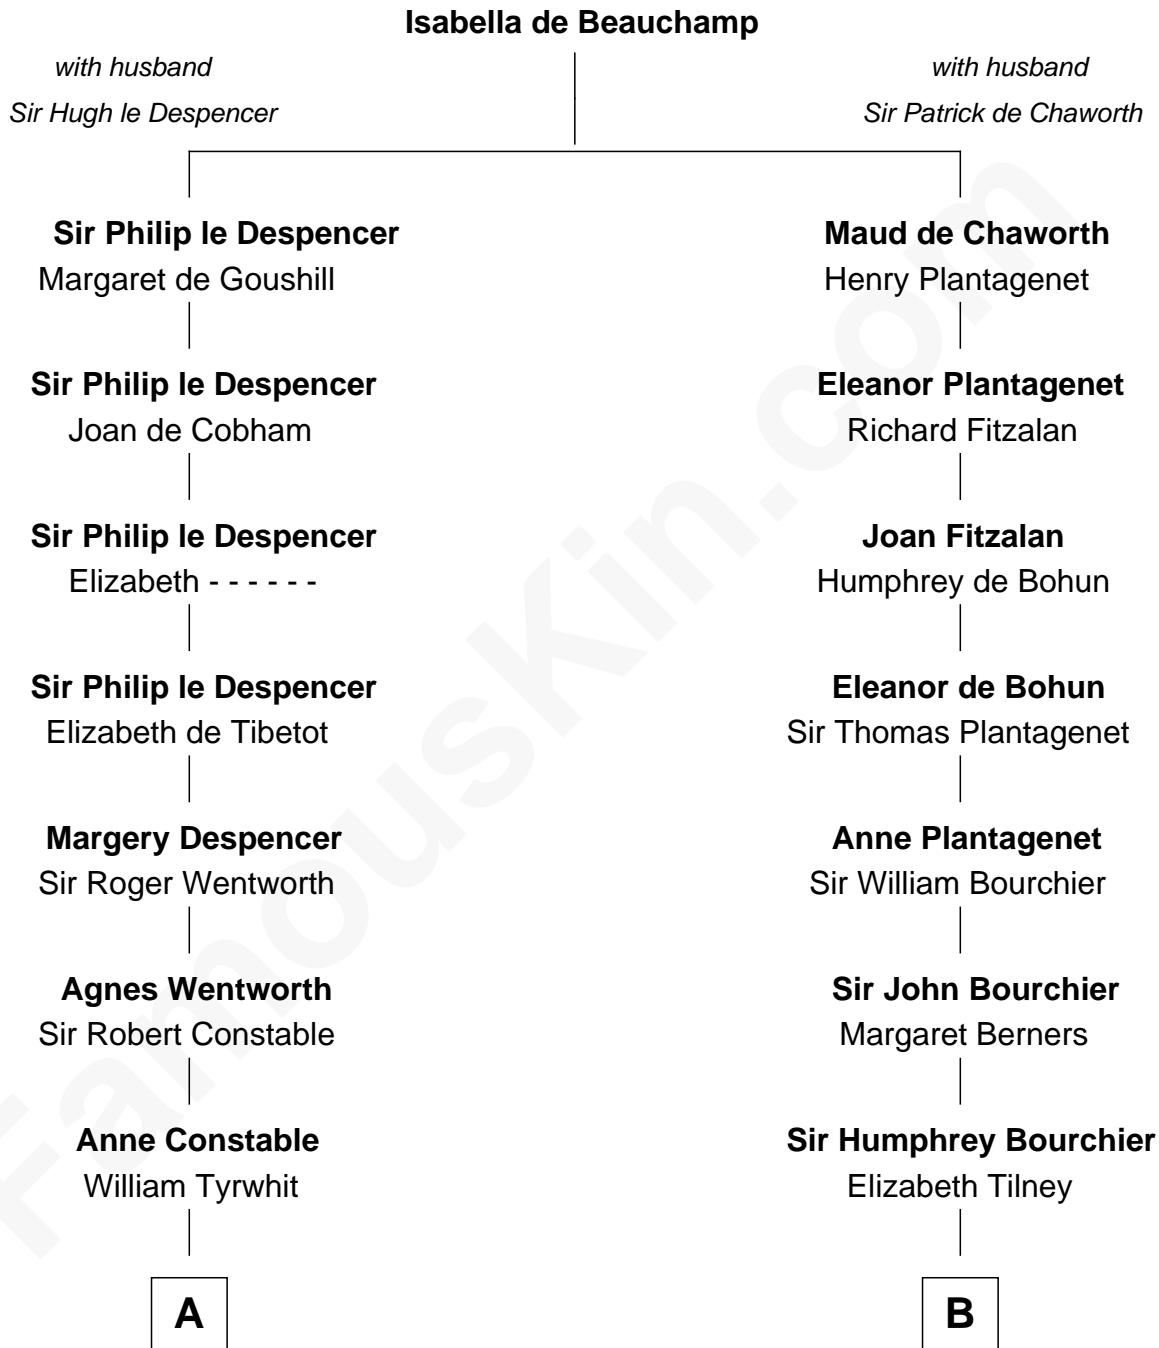

FamousKin.com Relationship Chart of

Mitt Romney

70th Governor of Massachusetts

21st cousin of

Frank Lloyd Wright

American Architect

C

Clarissa Minerva Duzette

Lewis Robison

Charles Edward Robison

Rosetta Mary Berry

Alma Luella Robison

Harold Arundel LaFount

Lenore Emily LaFount

George Wilcken Romney

Mitt Romney