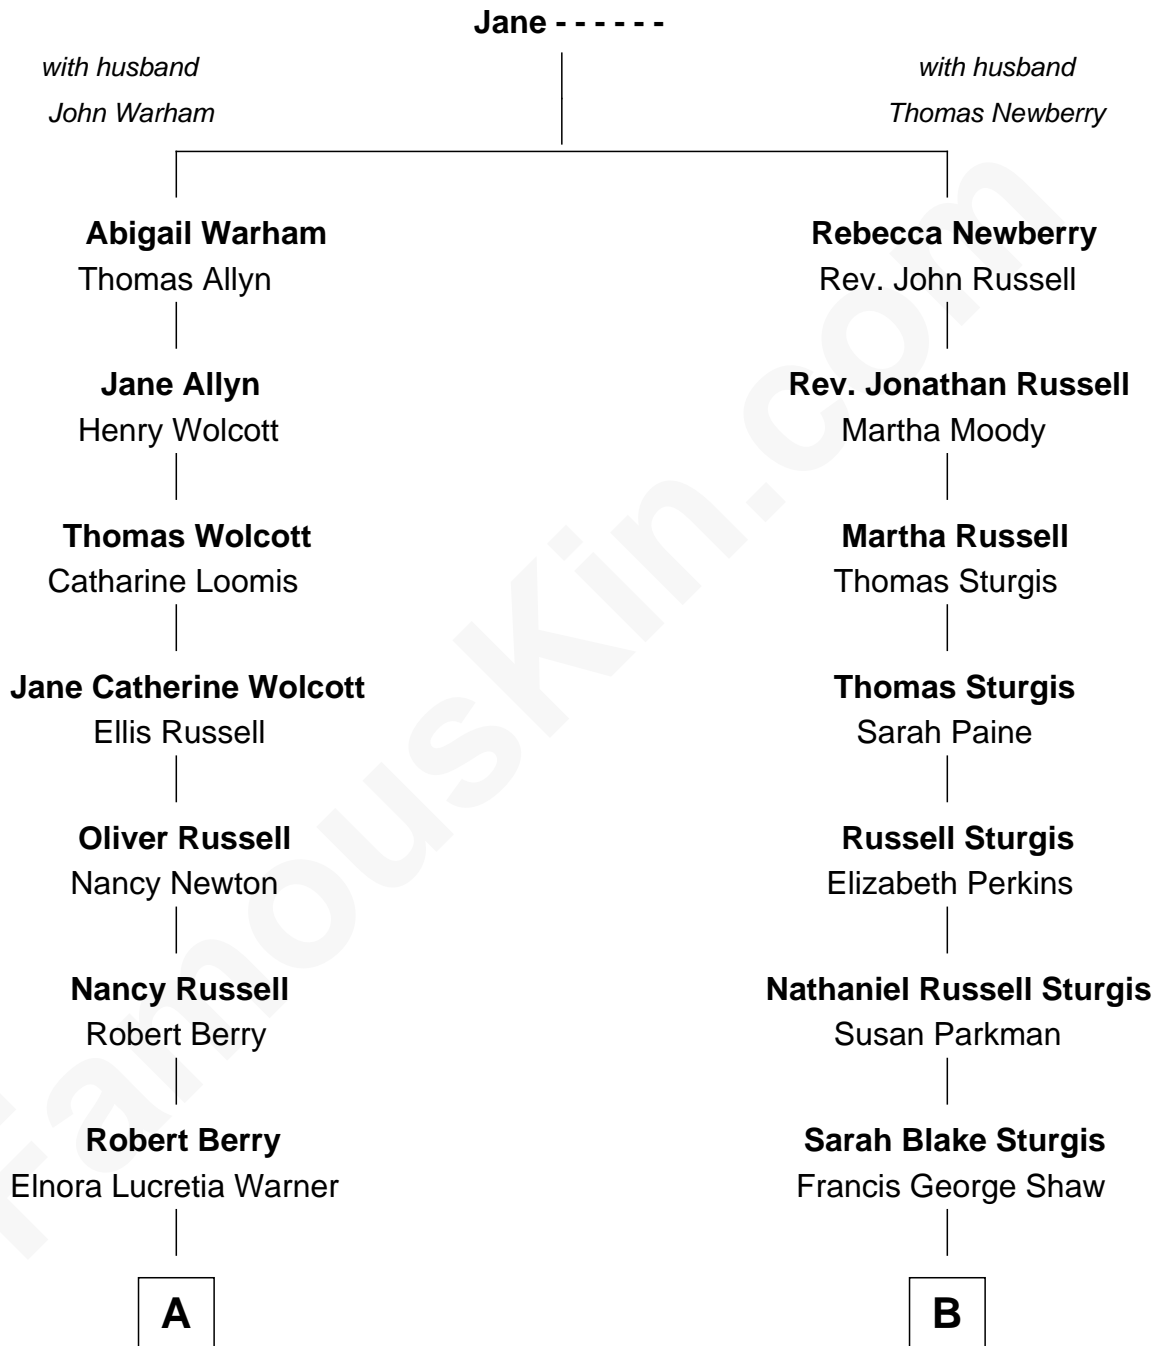

FamousKin.com

Relationship Chart of

Mitt Romney

70th Governor of Massachusetts

10th cousin 1 time removed of

Kyra Sedgwick

TV and Movie Actress

A

Rosetta Mary Berry
Charles Edward Robison

Alma Luella Robison
Harold Arundel LaFount

Lenore Emily LaFount
George Wilcken Romney

Mitt Romney
70th Governor of Massachusetts

B

Susanna Shaw
Robert Bowne Minturn