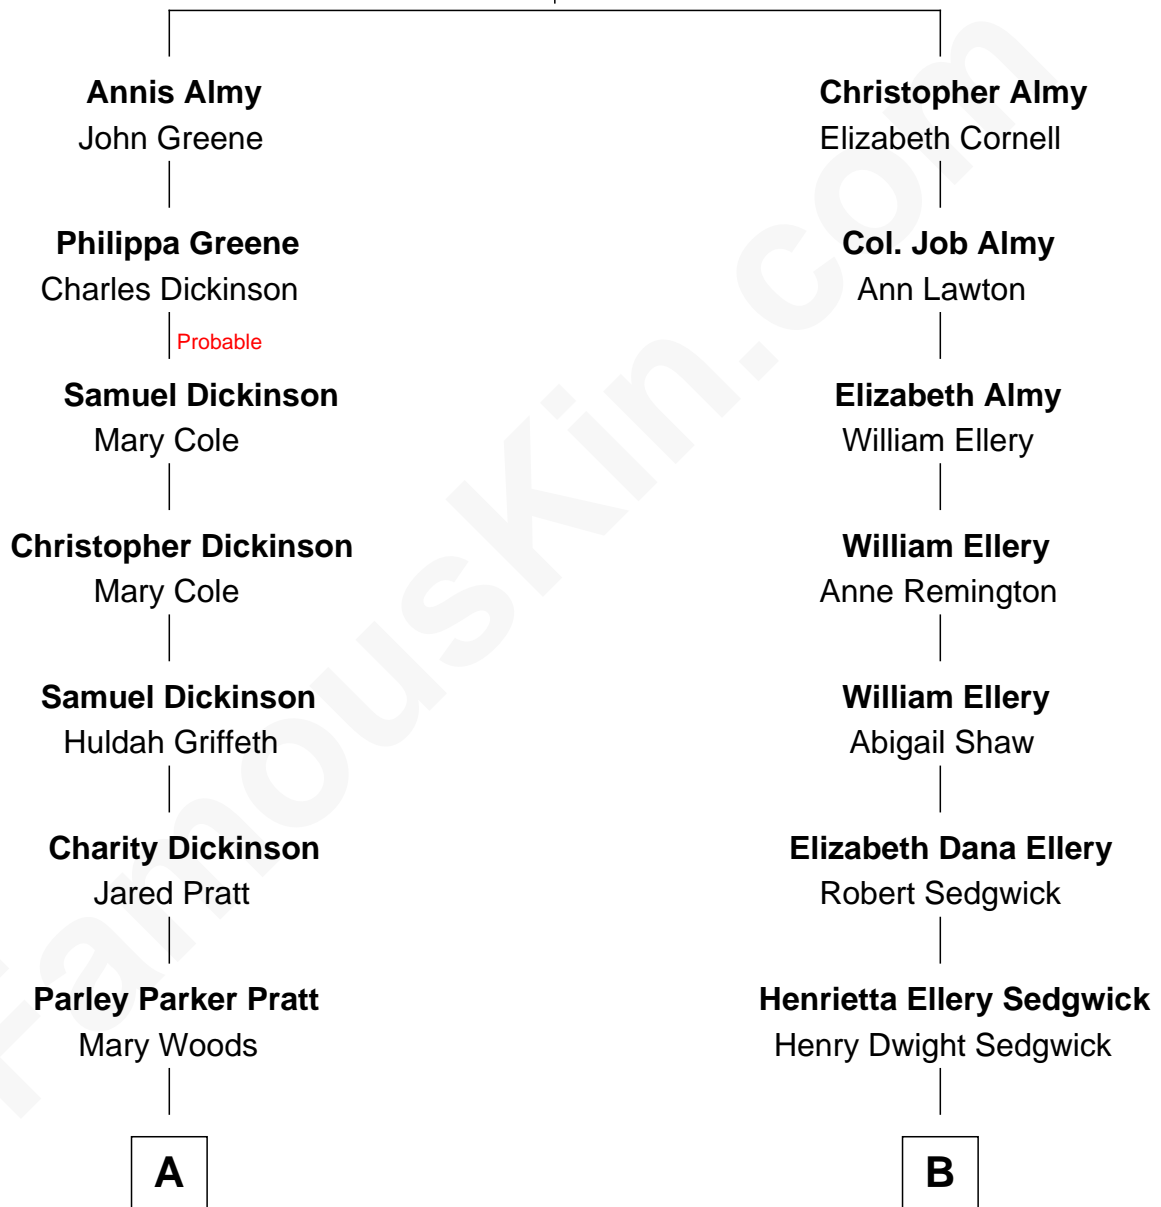

FamousKin.com Relationship Chart of

Mitt Romney

70th Governor of Massachusetts

10th cousin of

Kyra Sedgwick

TV and Movie Actress

William Almy
Audrey Barlow

A

Helaman Pratt
Anna Johanna Dorothy Wilcken

Anna Amelia Pratt
Gaskell Samuel Romney

George Wilcken Romney
Lenore Emily LaFount

Mitt Romney
70th Governor of Massachusetts

B

Henry Dwight Sedgwick
Sarah May Minturn