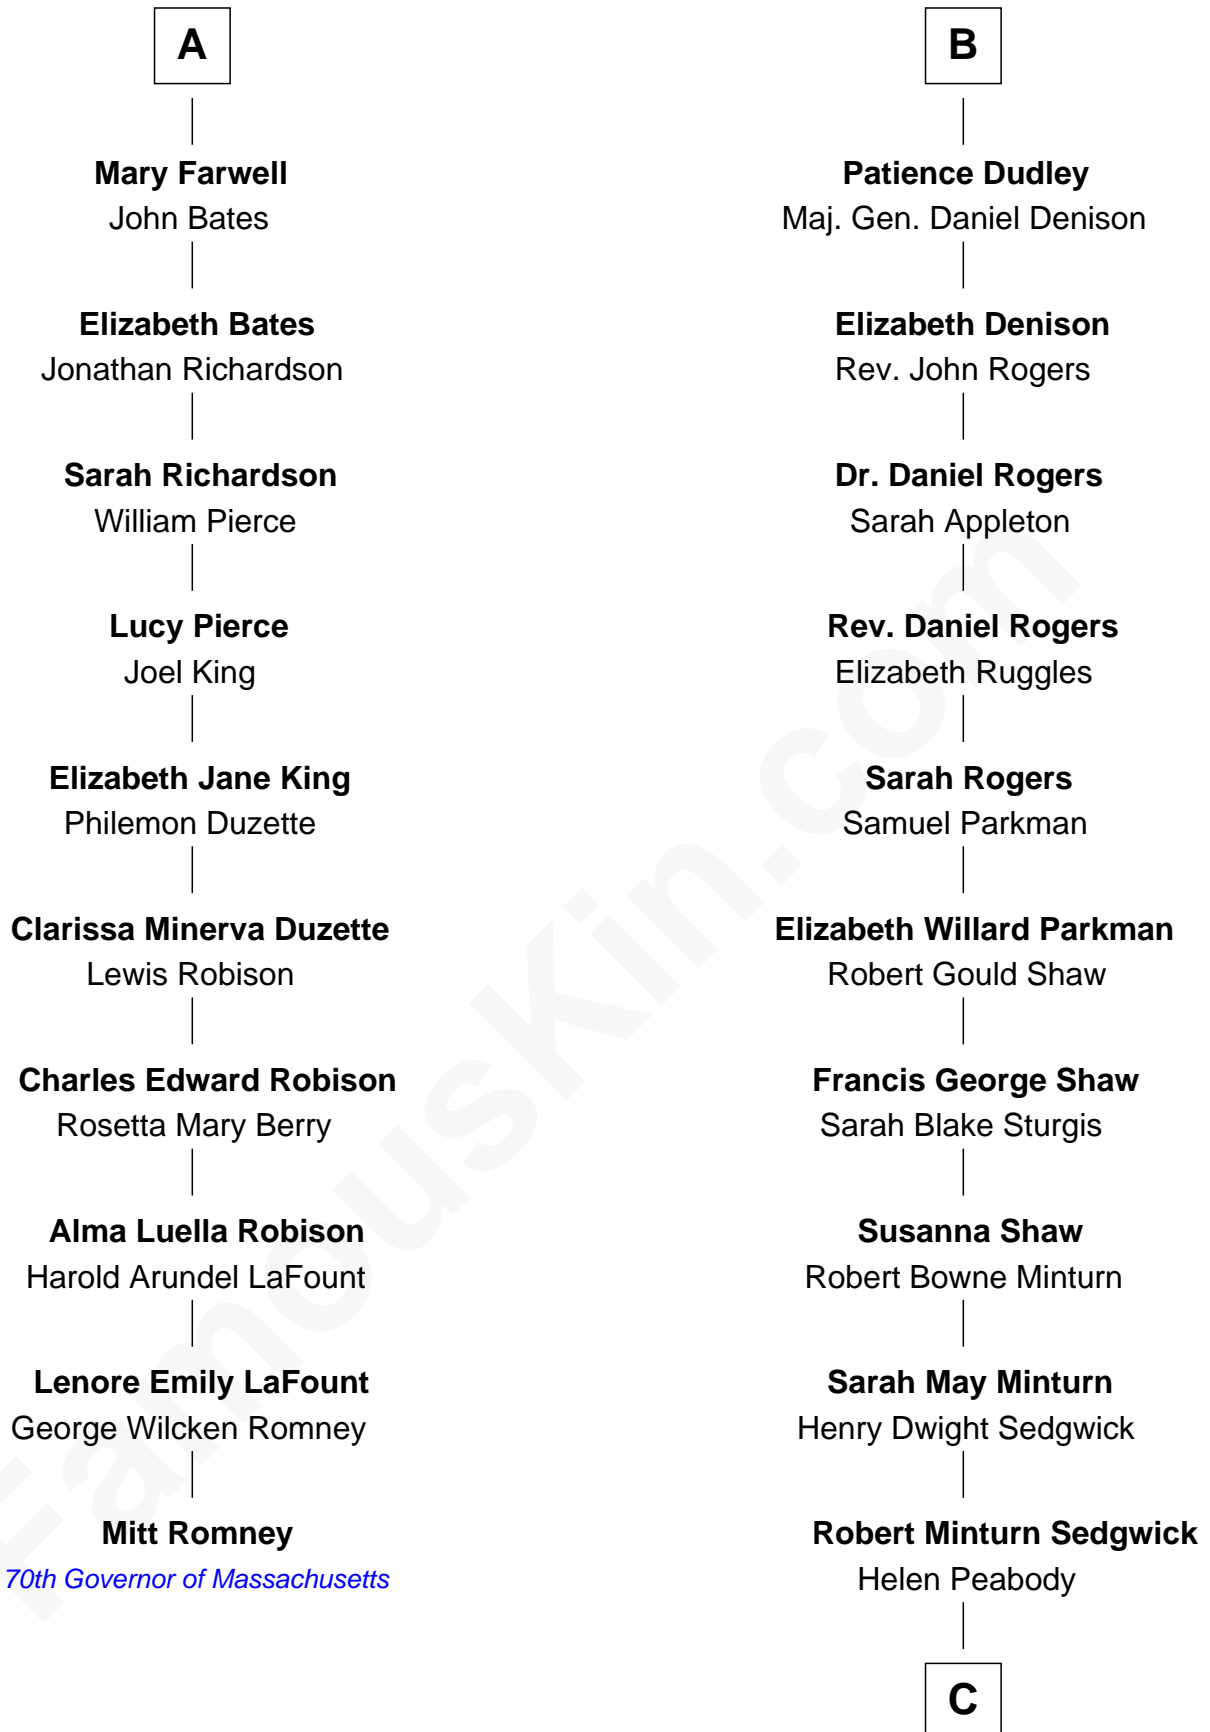

FamousKin.com

Relationship Chart of

Mitt Romney

70th Governor of Massachusetts

16th cousin 2 times removed of

Kyra Sedgwick

TV and Movie Actress

Sir William Bonville

Margaret Grey

C

Henry Dwight Sedgwick

Patricia Ann Rosenwald

Kyra Sedgwick

TV and Movie Actress

FamousKin.com