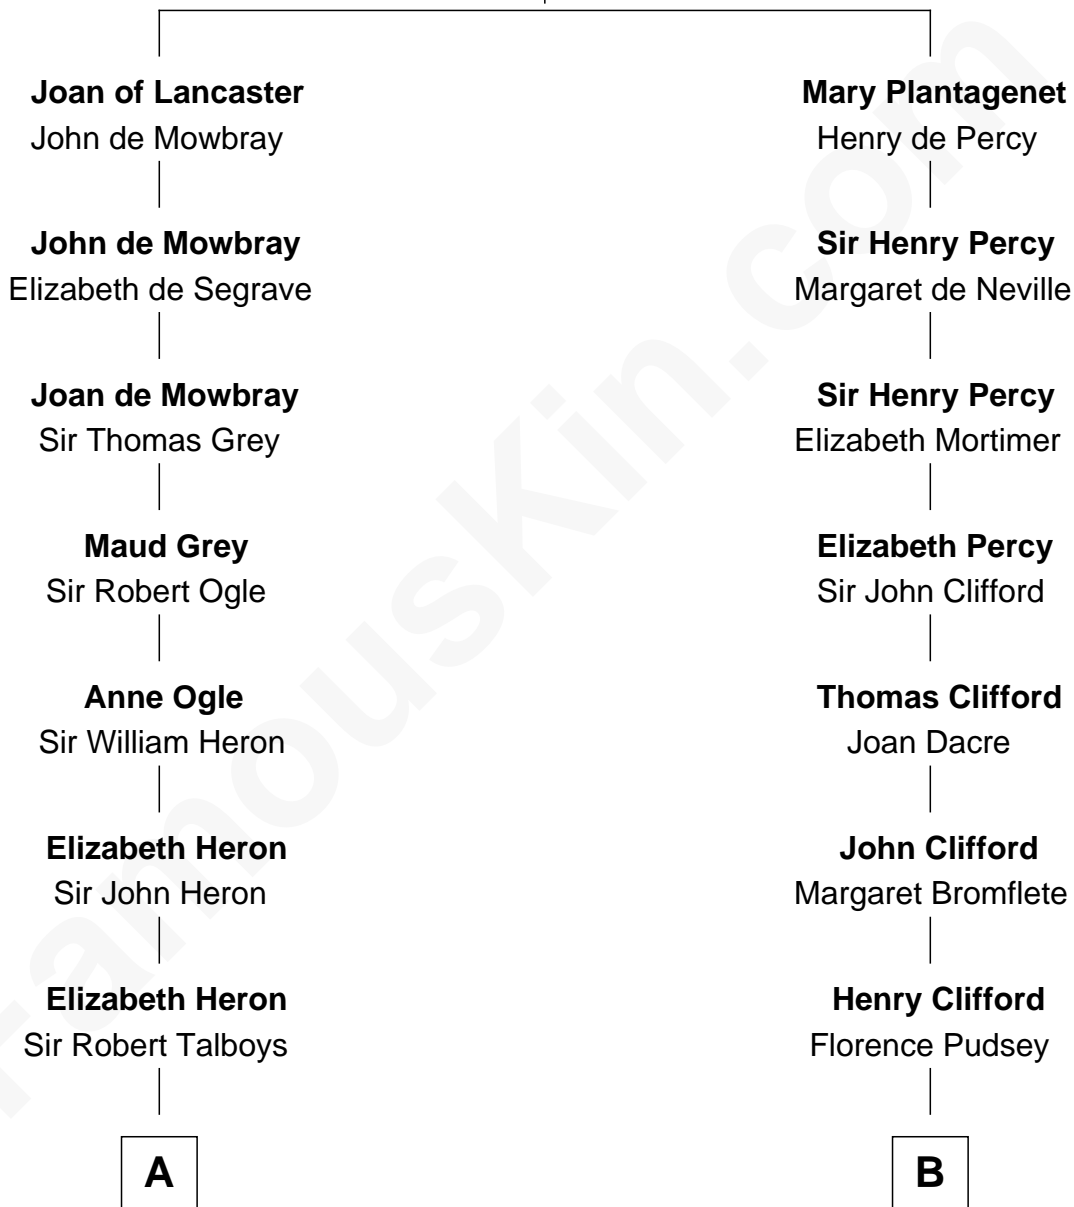

FamousKin.com

Relationship Chart of

Mitt Romney

70th Governor of Massachusetts

16th cousin 5 times removed of

Fletcher Christian

Leader of the mutiny on the Bounty

Henry Plantagenet
Maud de Chaworth

George Wilcken Romney

Mitt Romney

70th Governor of Massachusetts

FamousKin.com