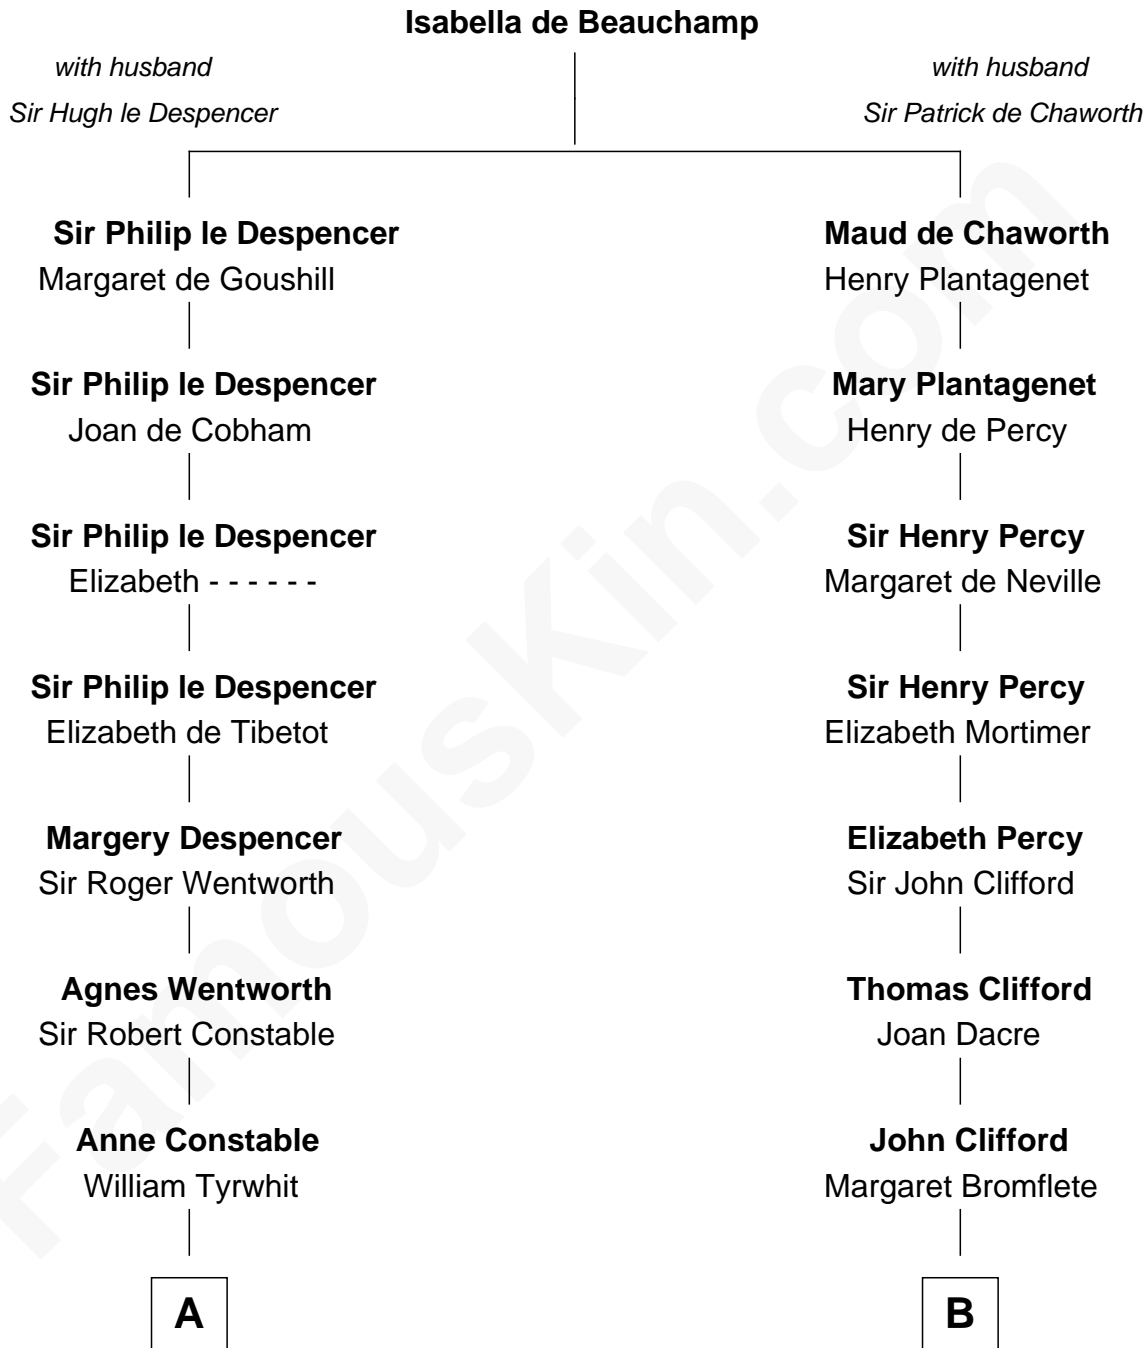

FamousKin.com

Relationship Chart of

Mitt Romney

70th Governor of Massachusetts

17th cousin 4 times removed of

Fletcher Christian

Leader of the mutiny on the Bounty

THE "BOUNTY" AT OAHU

George Wilcken Romney

Mitt Romney

70th Governor of Massachusetts

FamousKin.com