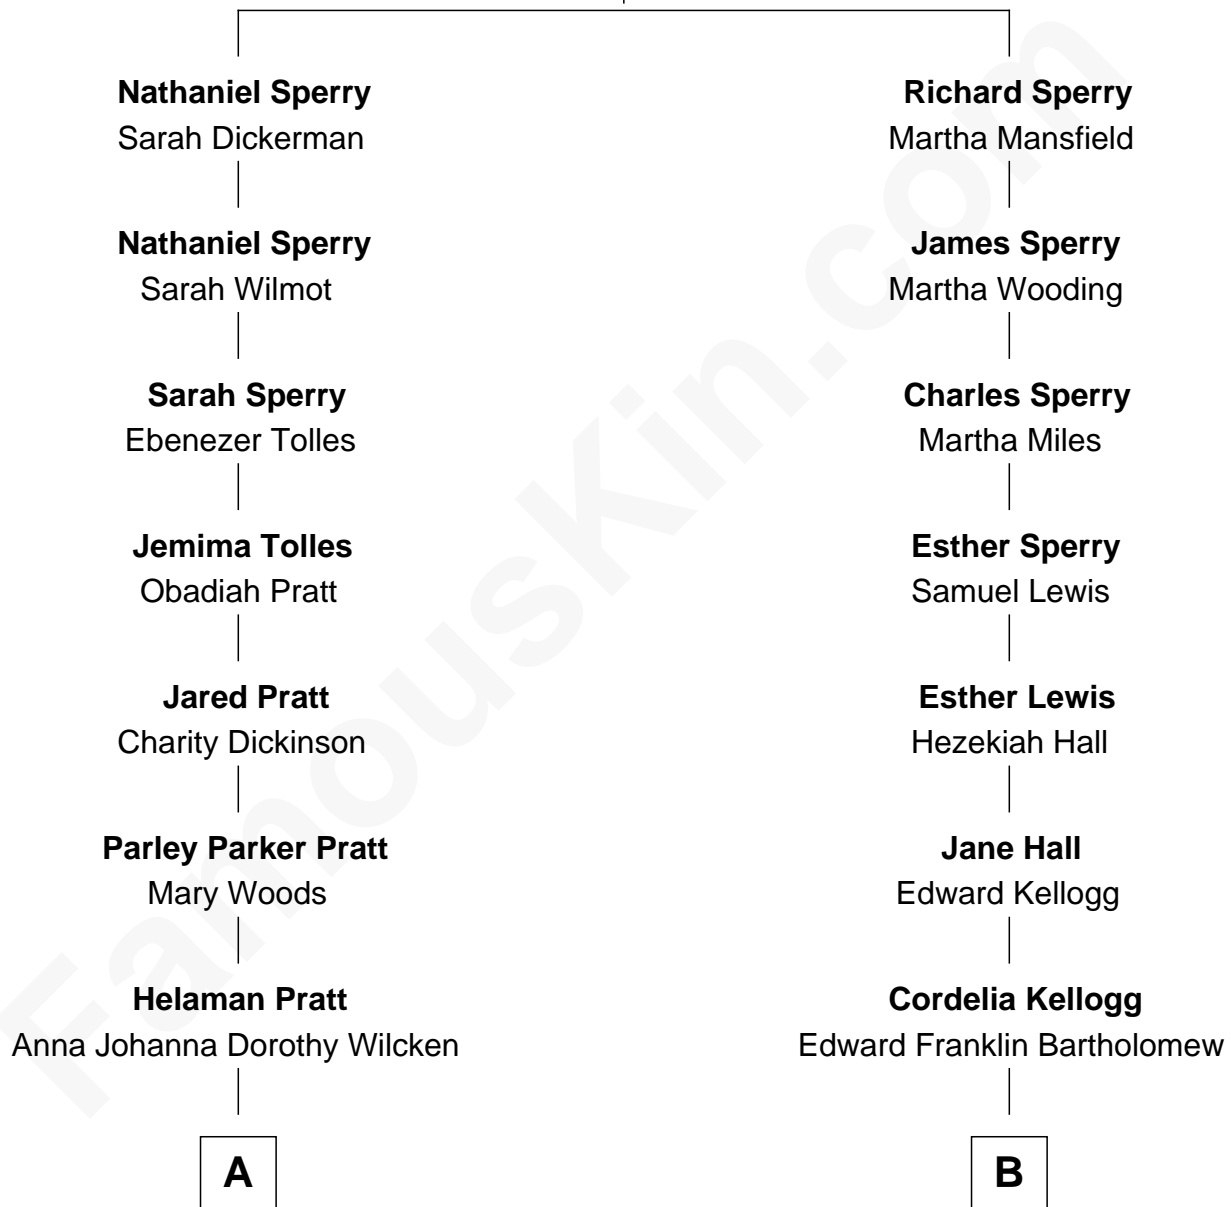

# FamousKin.com Relationship Chart of

**Mitt Romney**

70th Governor of Massachusetts

9th cousin 1 time removed of

**Clint Eastwood**

TV & Film Actor and Director

**Richard Sperry**

Dennis - - - - -

**A**

**Anna Amelia Pratt**  
Gaskell Samuel Romney

**George Wilcken Romney**  
Lenore Emily LaFount

**Mitt Romney**  
*70th Governor of Massachusetts*

**B**

**Sophia Aurelia Bartholomew**  
Charles Claude Runner

**Waldo Errol Runner**  
Virginia May McClanahan

**Margaret Ruth Runner**  
Clinton Eastwood

**Clint Eastwood**  
*TV & Film Actor and Director*

FamousKin.com