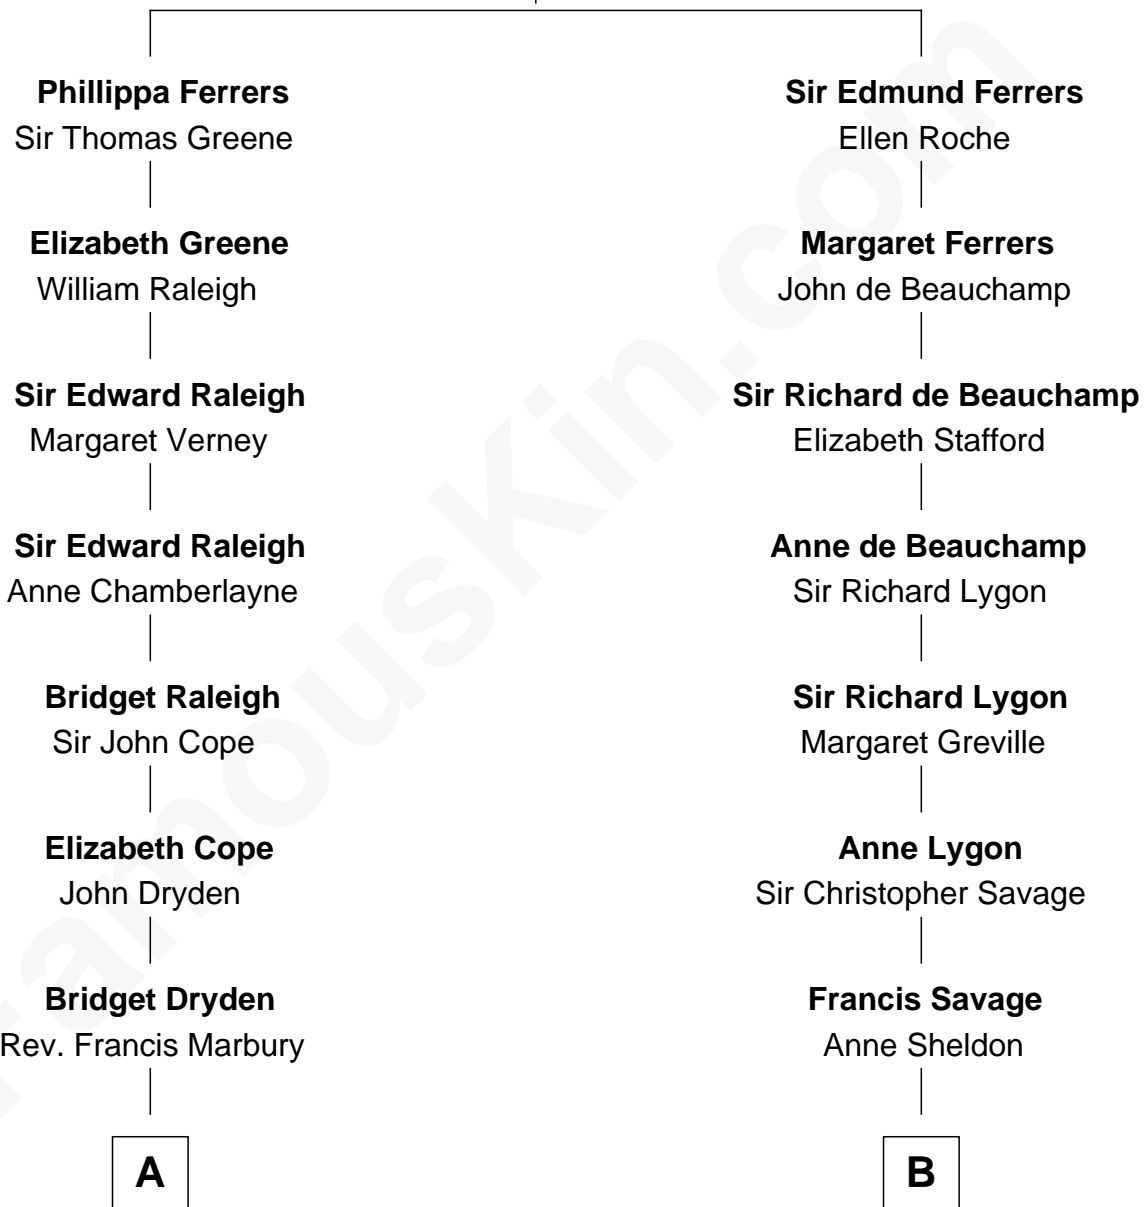

FamousKin.com

Relationship Chart of

Mitt Romney

70th Governor of Massachusetts

18th cousin 2 times removed of

Parker Stevenson

TV and Movie Actor

Robert de Ferrers
Margaret Despencer

FamousKin.com