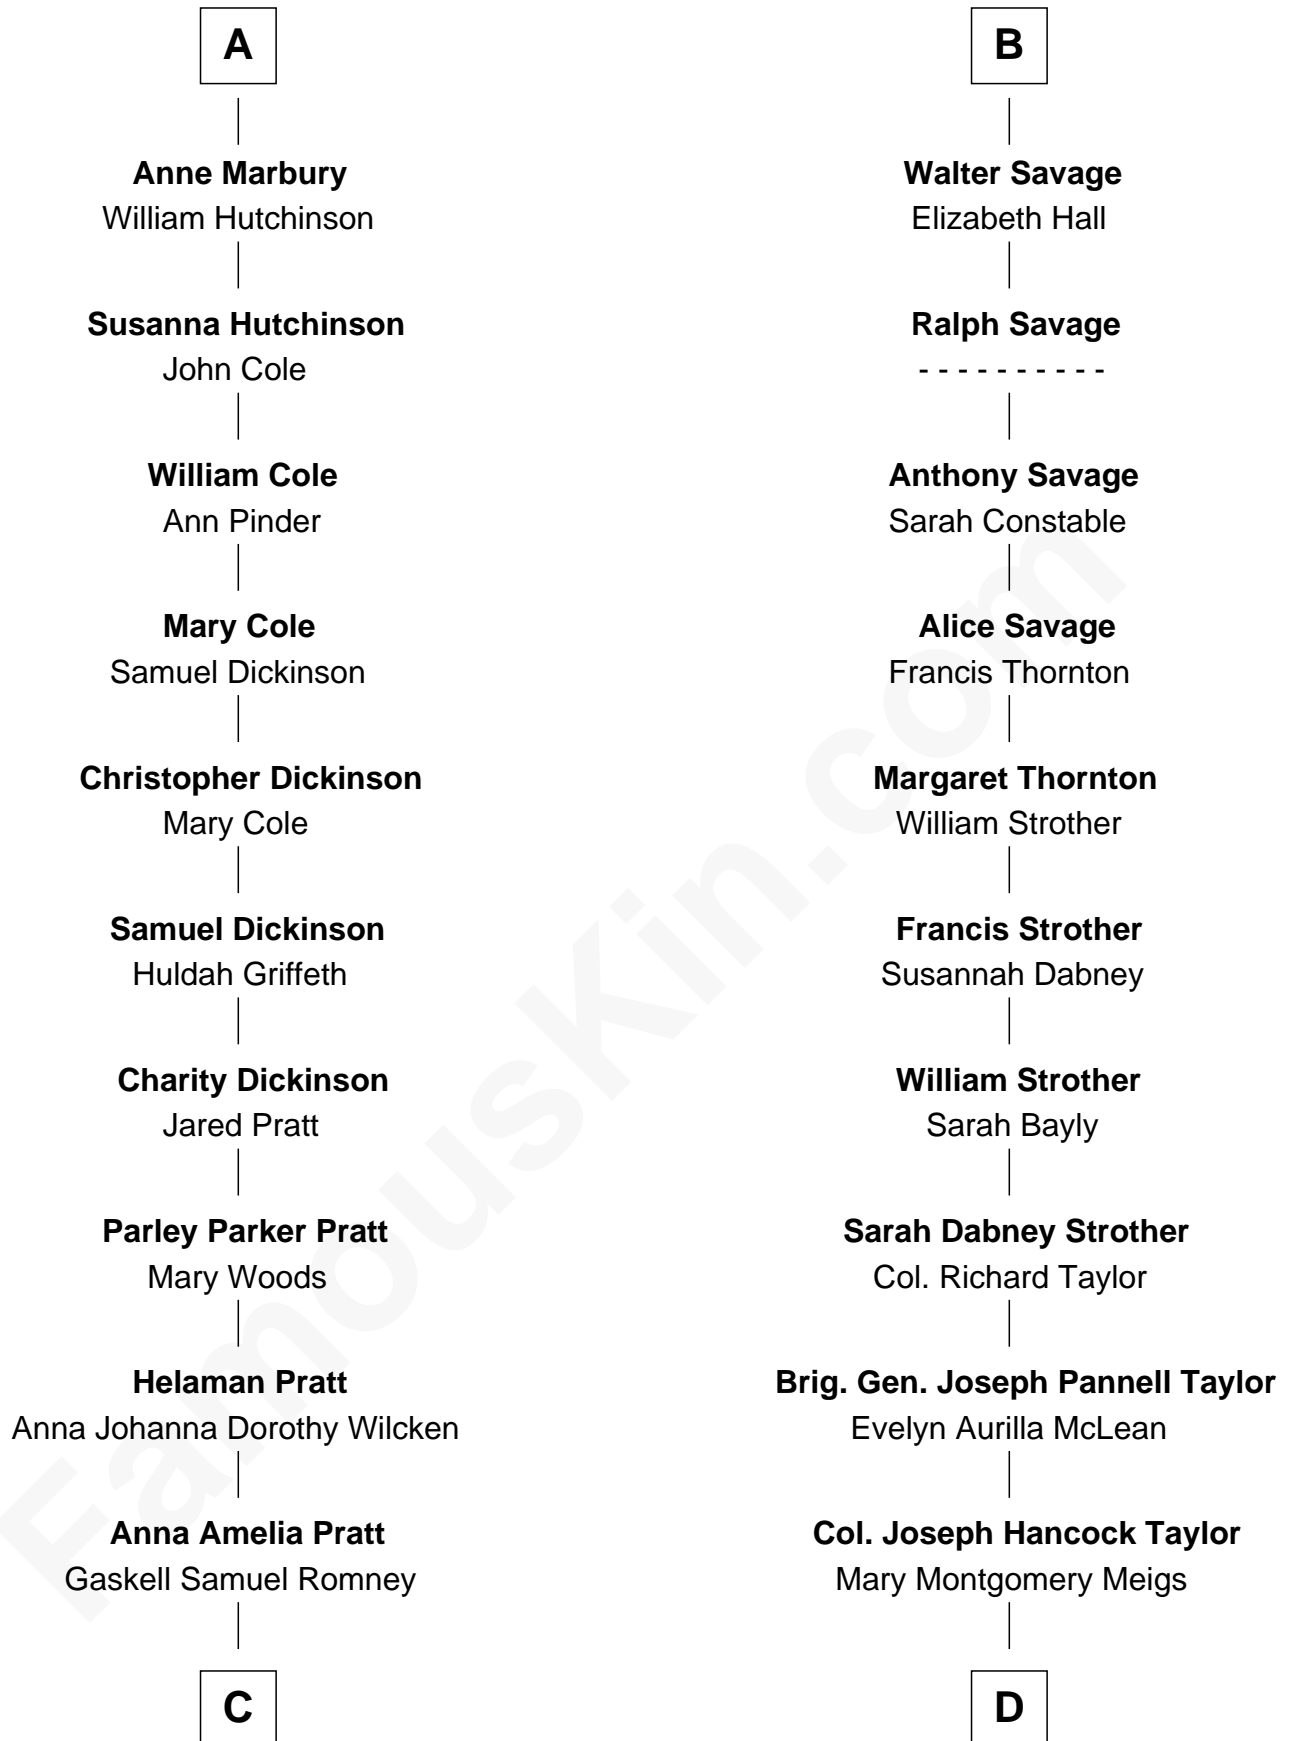

FamousKin.com

Relationship Chart of

Mitt Romney

70th Governor of Massachusetts

18th cousin 2 times removed of

Parker Stevenson

TV and Movie Actor

Robert de Ferrers
Margaret Despencer

FamousKin.com