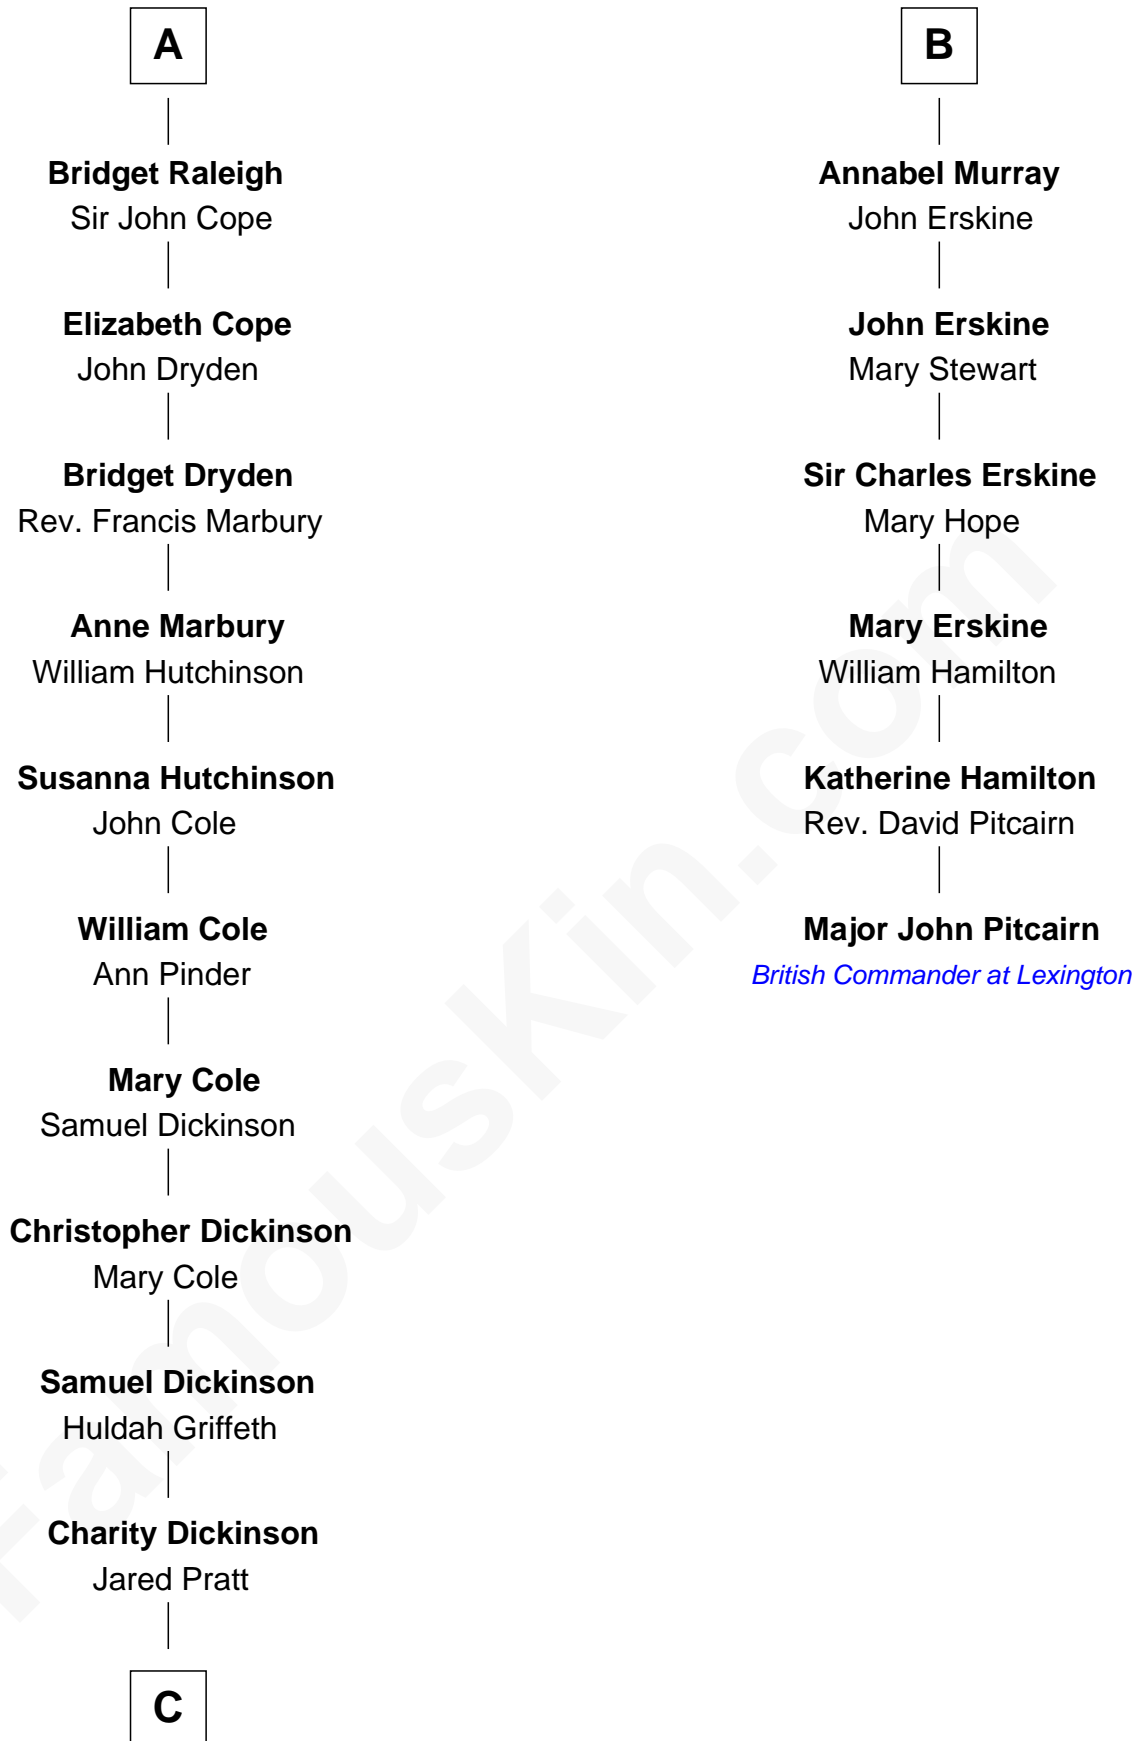

FamousKin.com

Relationship Chart of

Mitt Romney

70th Governor of Massachusetts

12th cousin 9 times removed of

Major John Pitcairn

British Commander at Battle of Lexington

Edmund Fitzalan

Alice de Warenne

C

—
Parley Parker Pratt

Mary Woods

—
Helaman Pratt

Anna Johanna Dorothy Wilcken

—
Anna Amelia Pratt

Gaskell Samuel Romney

—
George Wilcken Romney

Lenore Emily LaFount

—
Mitt Romney

70th Governor of Massachusetts

FamousKin.com