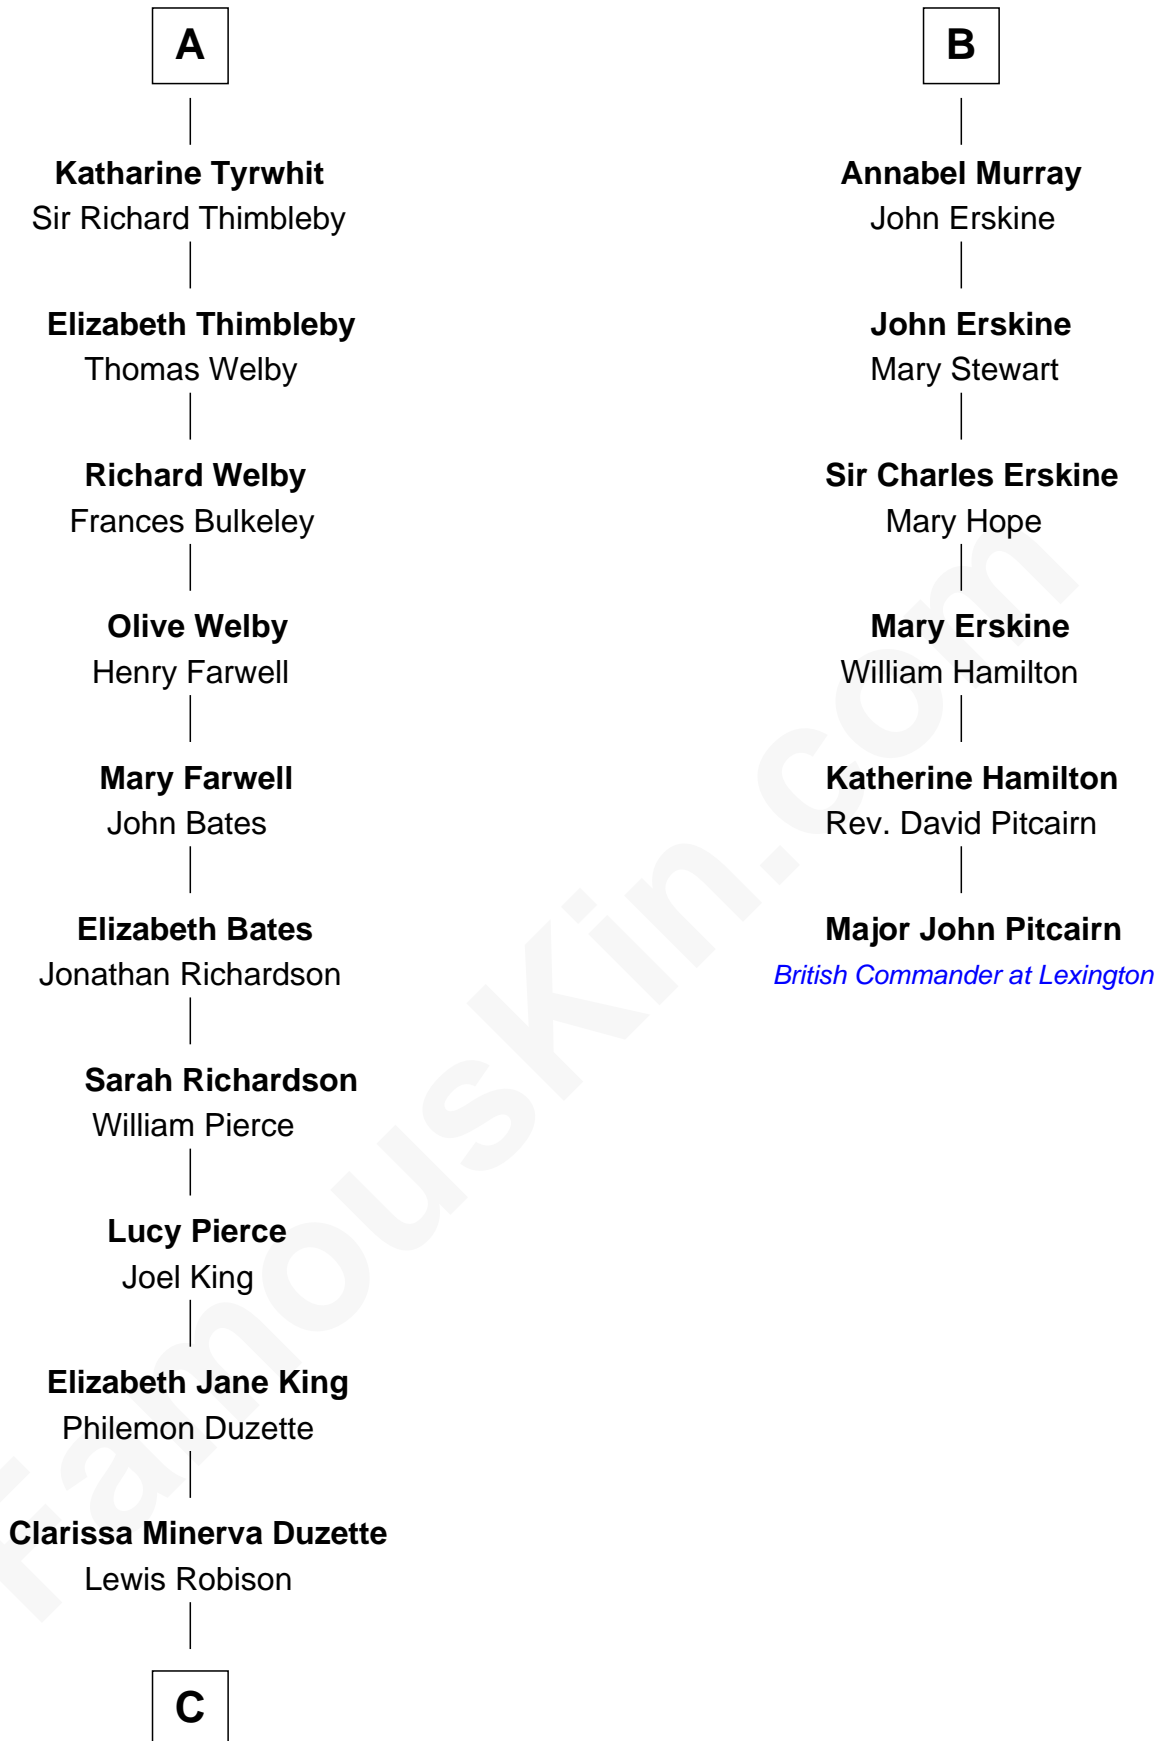

FamousKin.com

Relationship Chart of

Mitt Romney

70th Governor of Massachusetts

12th cousin 8 times removed of

Major John Pitcairn

British Commander at Battle of Lexington

Sir Robert de Holland

Maude la Zouche

Elizabeth de Holland

Sir Henry FitzRoger

John FitzRoger

Alice - - - - -

Elizabeth FitzRoger

Sir John Bonville

Sir William Bonville

John Stewart

Eleanor Sinclair

Margaret Stewart

Sir William Murray

Sir William Murray

Katherine Campbell

B

C

—
Charles Edward Robison

Rosetta Mary Berry

—
Alma Luella Robison

Harold Arundel LaFount

—
Lenore Emily LaFount

George Wilcken Romney

—
Mitt Romney

70th Governor of Massachusetts