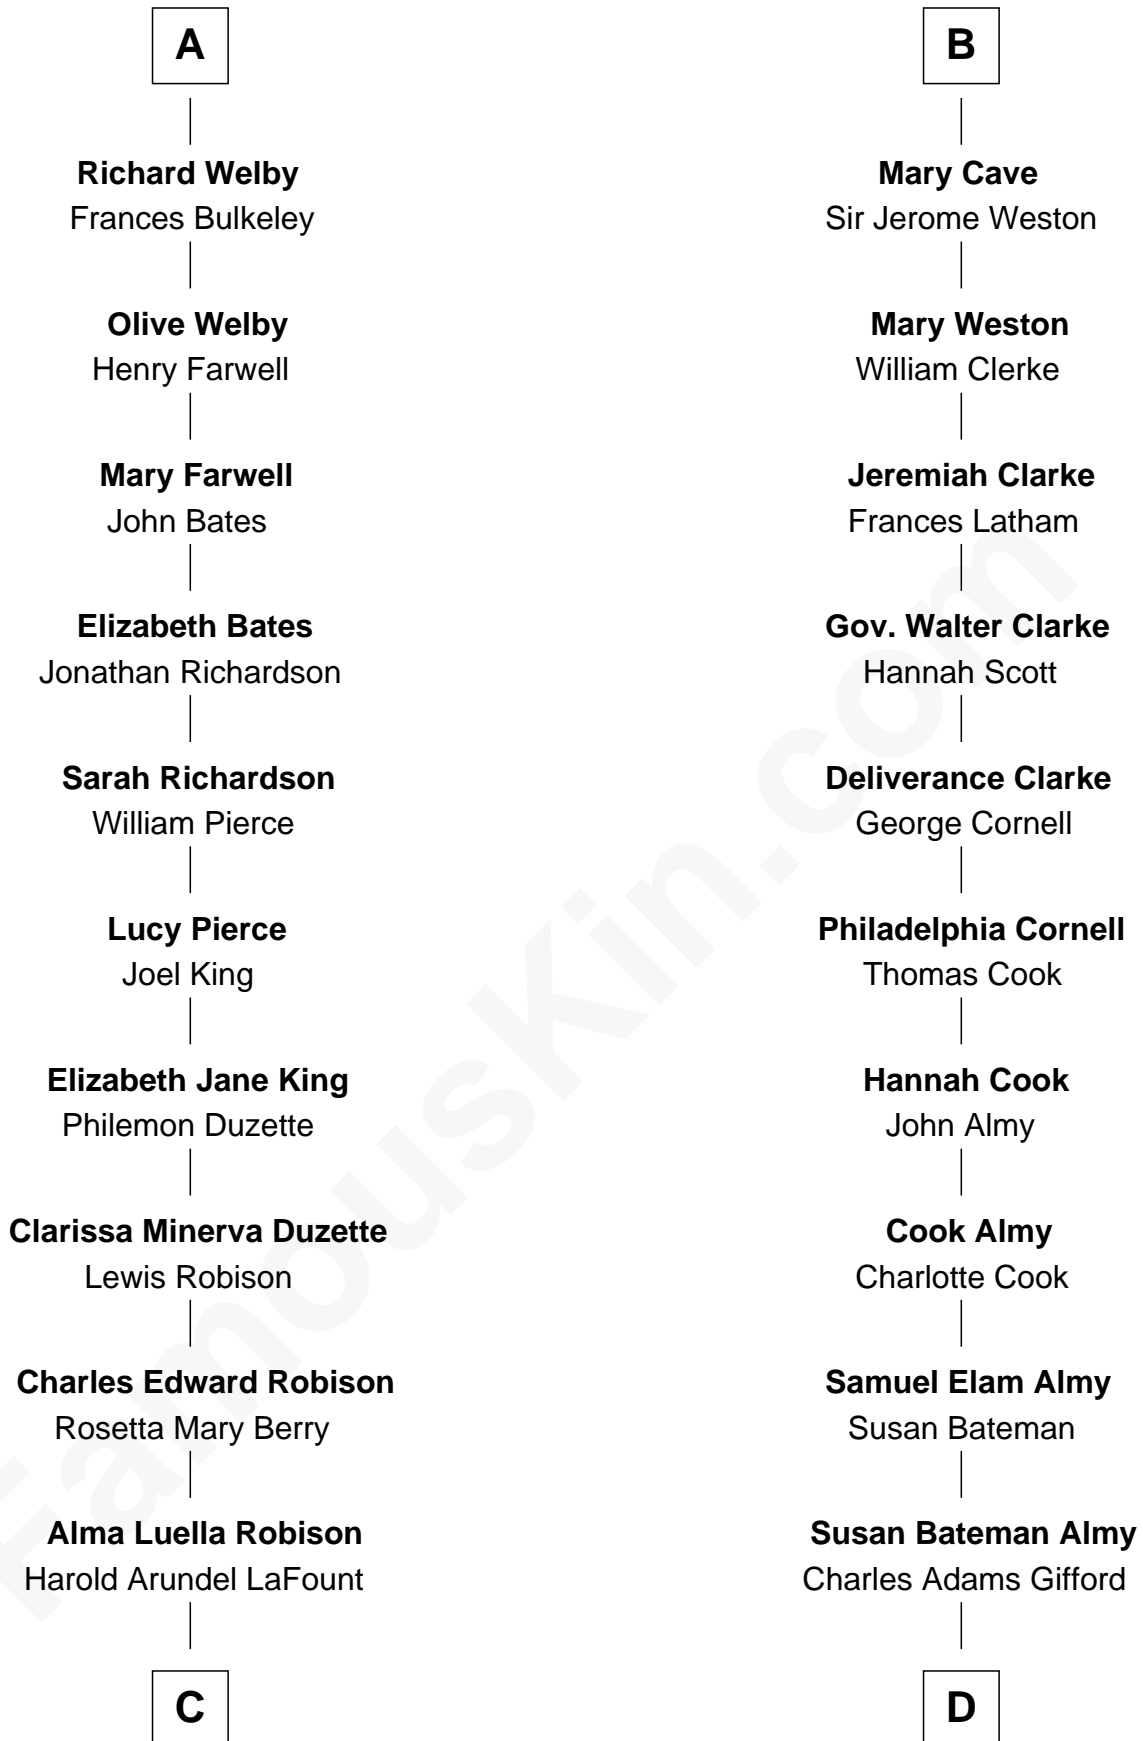

## Relationship Chart of

### Mitt Romney

70th Governor of Massachusetts

18th cousin 1 time removed of

### Marilyn Monroe

Actress, Model, and Singer

**C**

**Lenore Emily LaFount**  
George Wilcken Romney

**Mitt Romney**  
*70th Governor of Massachusetts*

**D**

**Frederick Almy Gifford**  
Elizabeth Easton Tennant

**Charles Stanley Gifford**  
Gladys Pearl Monroe

**Marilyn Monroe**  
*Actress, Model, and Singer*

FamousKin.com