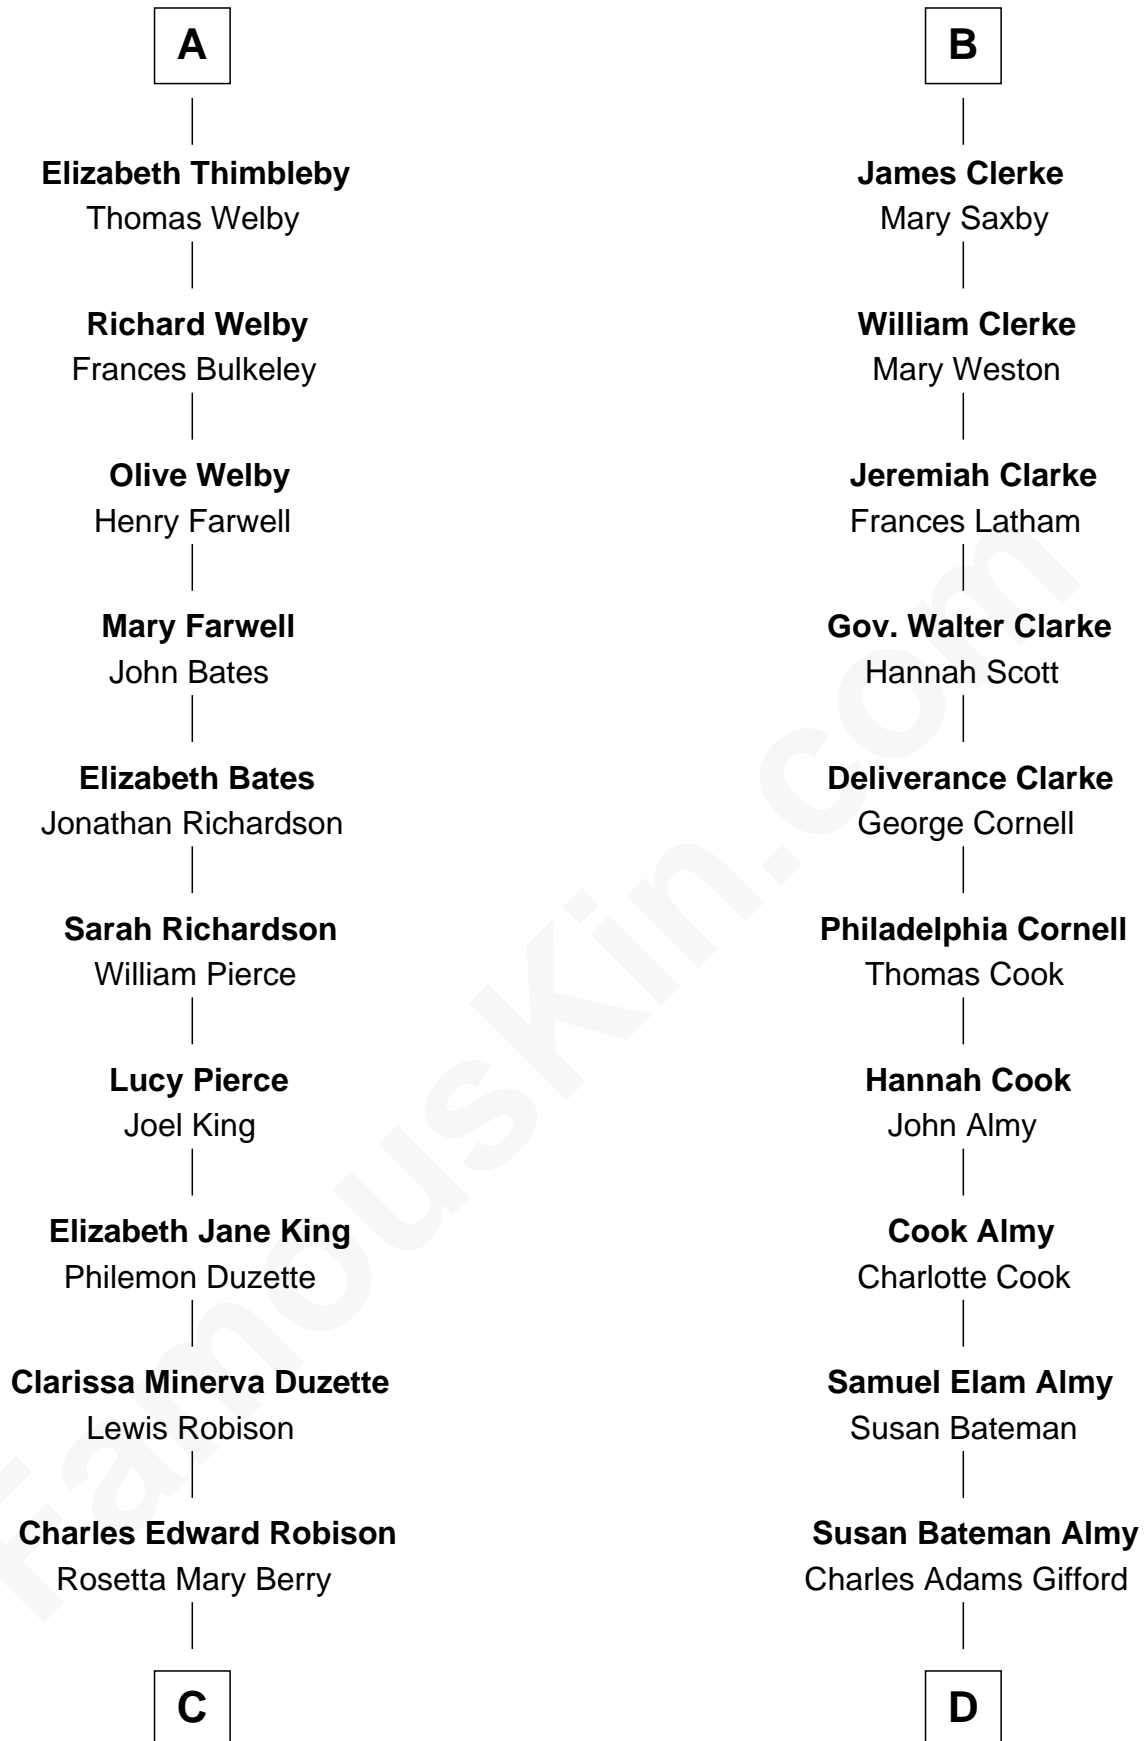

FamousKin.com Relationship Chart of

Mitt Romney

70th Governor of Massachusetts

19th cousin of

Marilyn Monroe

Actress, Model, and Singer

Sir William de Ros
Margery de Badlesmere

Thomas de Ros
Beatrice de Stafford

Margaret de Ros
Sir Reynold Grey

Margaret Grey
Sir William Bonville

Elizabeth Bonville
William Talboys

Sir Robert Talboys
Elizabeth Heron

Maud Talboys
Sir Robert Tyrwhit

Katharine Tyrwhit
Sir Richard Thimbleby

A

Maud de Roos
John de Welles

Margery de Welles
Stephen le Scrope

Maude le Scrope
Sir Baldwin Freville

Elizabeth Freville
Sir Thomas Ferrers

Sir Henry Ferrers
Margaret Heckstall

Elizabeth Ferrers
James Clerke

George Clerke
Elizabeth Wilsford

B

C

Alma Luella Robison
Harold Arundel LaFount

Lenore Emily LaFount
George Wilcken Romney

Mitt Romney
70th Governor of Massachusetts

D

Frederick Almy Gifford
Elizabeth Easton Tennant