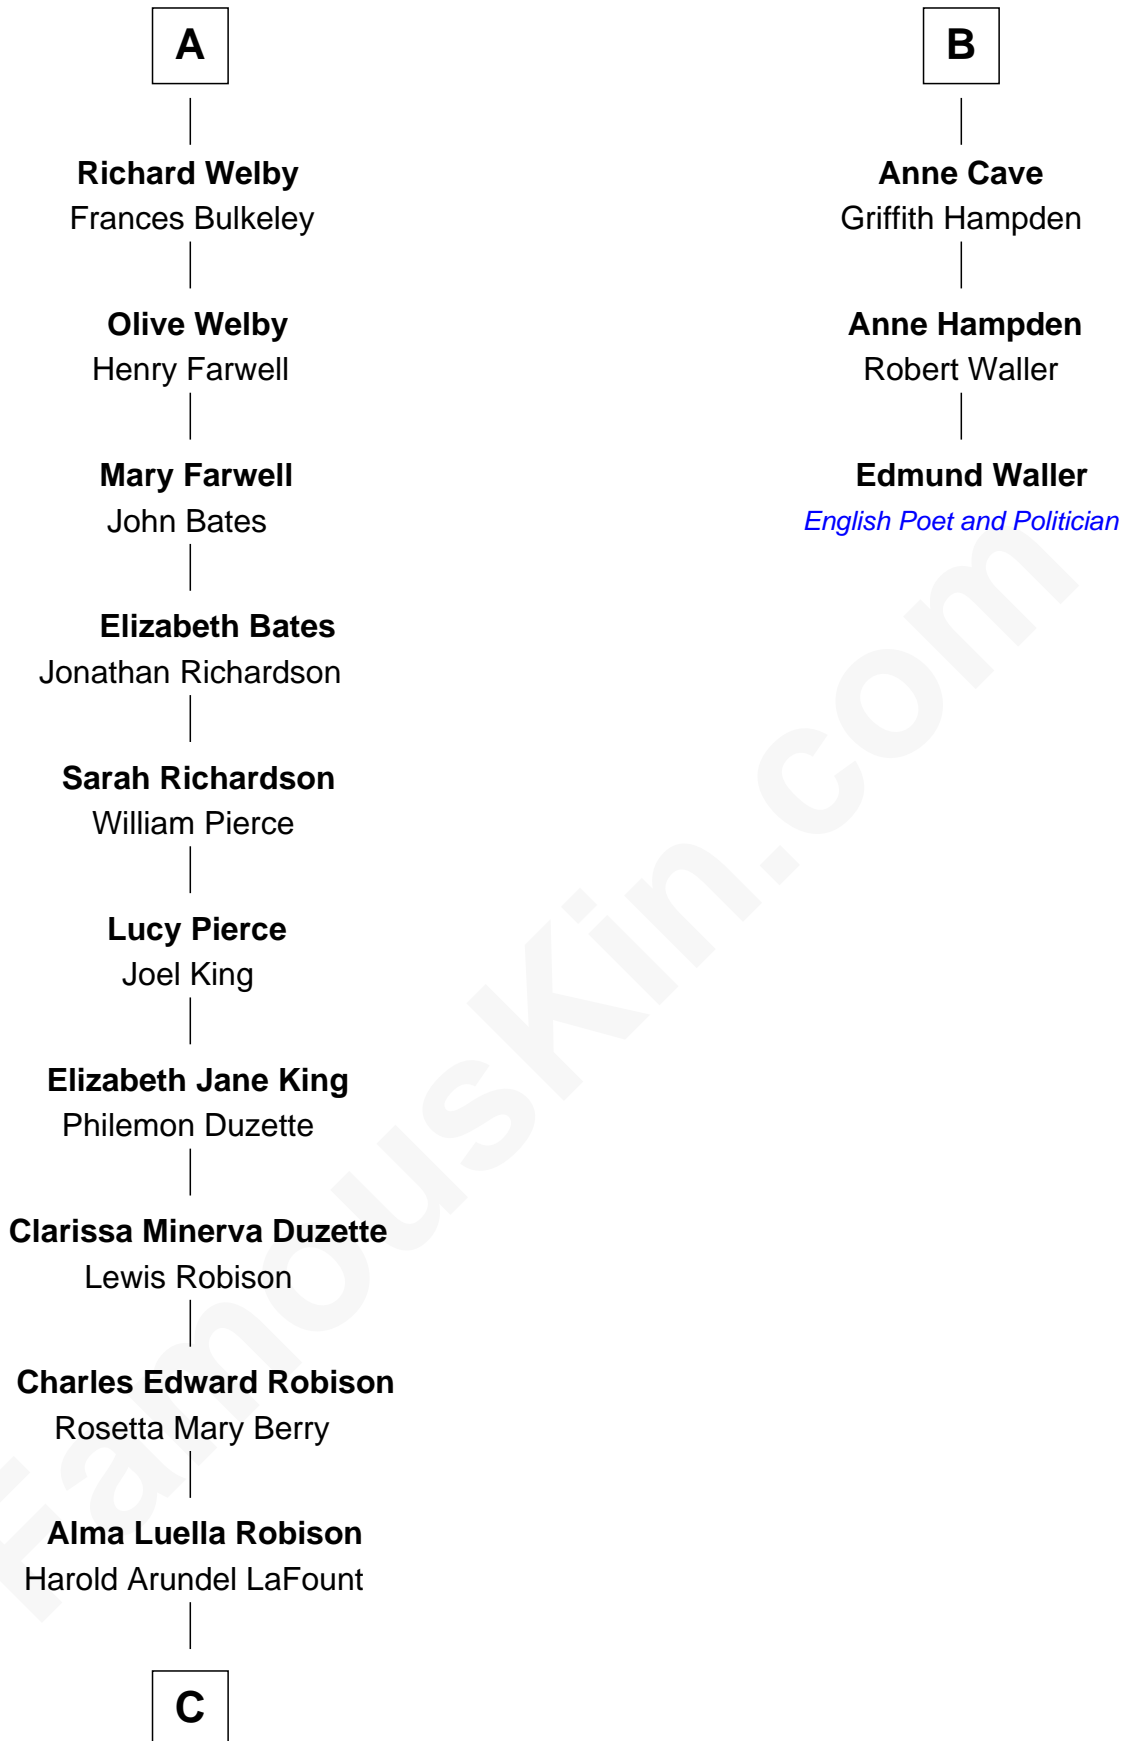

FamousKin.com Relationship Chart of

Mitt Romney

70th Governor of Massachusetts

9th cousin 9 times removed of

Edmund Waller

English Poet and Politician

Sir Reynold de Grey

Eleanor le Strange

Sir Reynold Grey

Margaret de Ros

Margaret Grey

Sir William Bonville

Elizabeth Bonville

William Talboys

Sir Robert Talboys

Elizabeth Heron

Maud Talboys

Sir Robert Tyrwhit

Katharine Tyrwhit

Sir Richard Thimbleby

Elizabeth Thimbleby

Thomas Welby

A

Ida Grey

Thomas Lovett

Thomas Lovett

Anne Danvers

Elizabeth Lovett

Anthony Cave

B

C

Lenore Emily LaFount
George Wilcken Romney