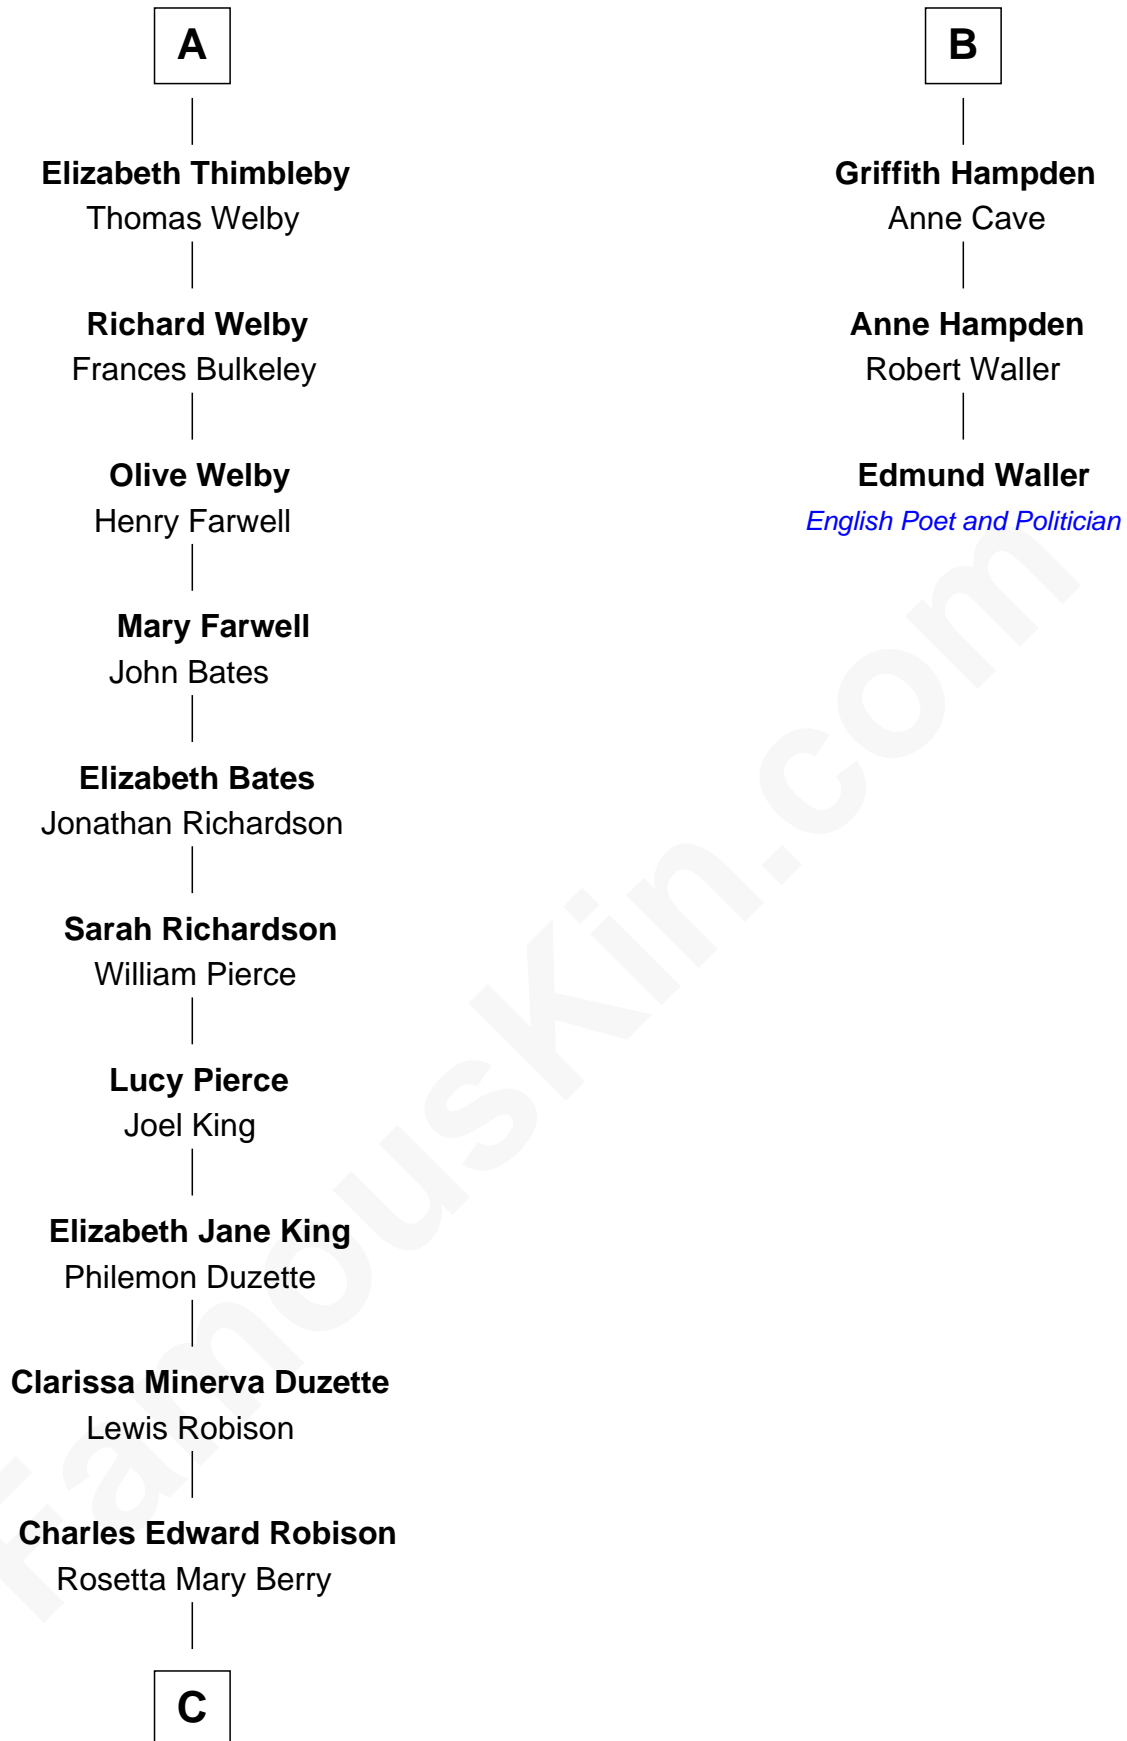

FamousKin.com

Relationship Chart of

Mitt Romney

70th Governor of Massachusetts

9th cousin 10 times removed of

Edmund Waller

English Poet and Politician

C

—
Alma Luella Robison
Harold Arundel LaFount

—
Lenore Emily LaFount
George Wilcken Romney

—
Mitt Romney
70th Governor of Massachusetts

FamousKin.com