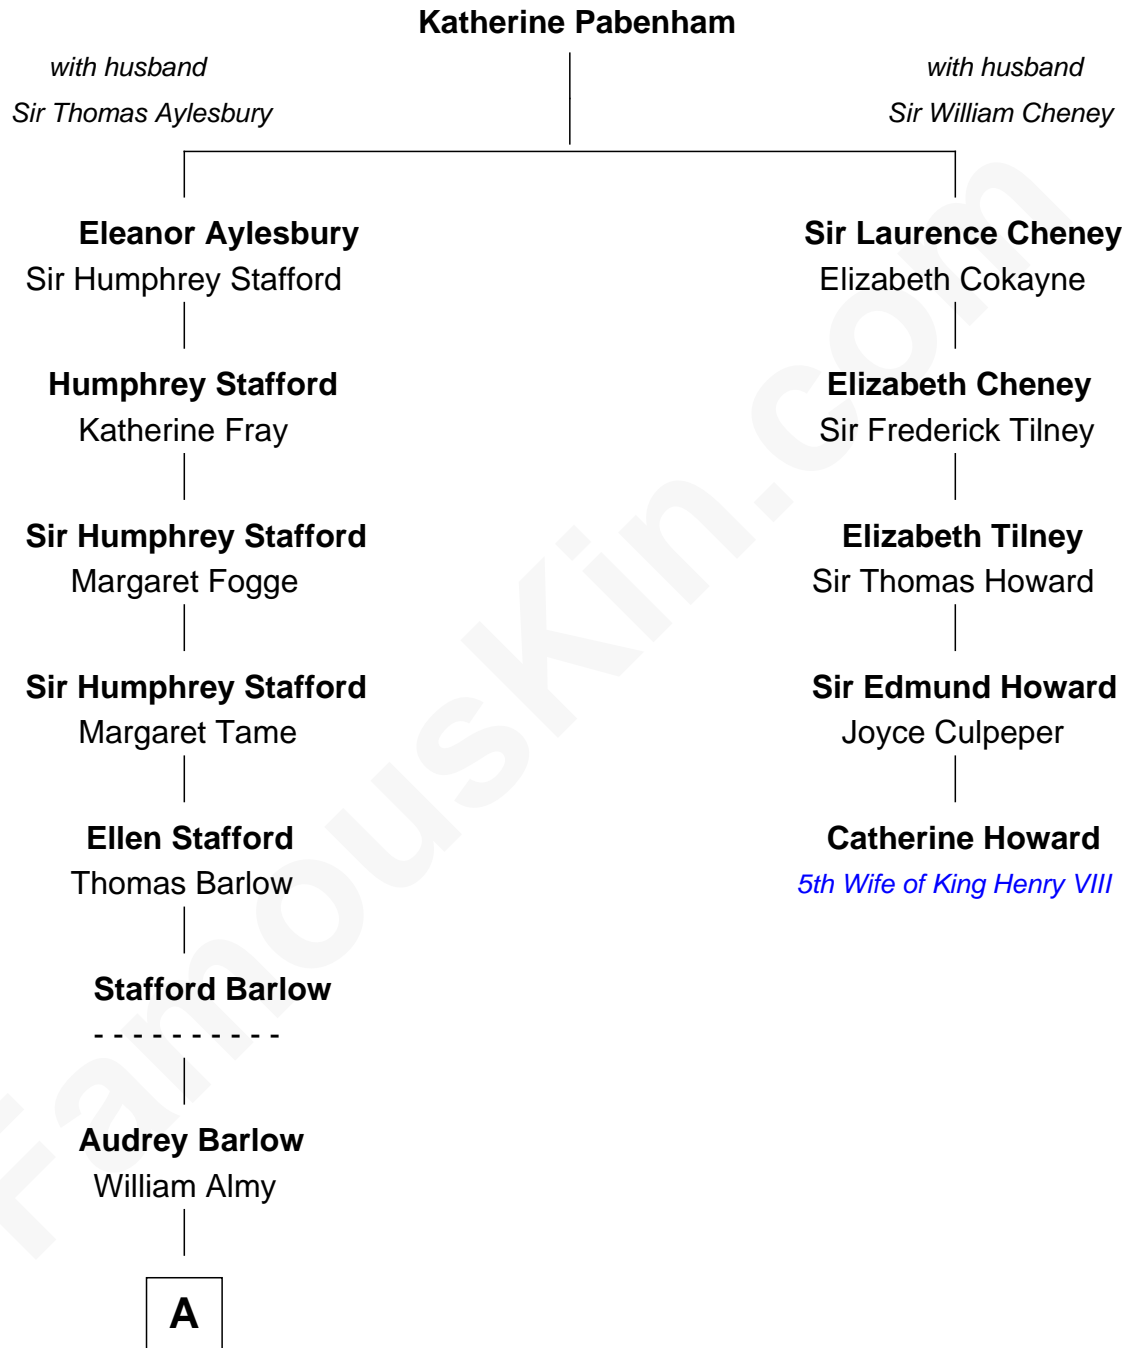

FamousKin.com

Relationship Chart of

Mitt Romney

70th Governor of Massachusetts

4th cousin 13 times removed of

Catherine Howard

5th Wife of King Henry VIII

A

—
Annis Almy
John Greene

—
Philippa Greene
Charles Dickinson

— Probable

Samuel Dickinson
Mary Cole

—
Christopher Dickinson
Mary Cole

—
Samuel Dickinson
Huldah Griffeth

—
Charity Dickinson
Jared Pratt

—
Parley Parker Pratt
Mary Woods

—
Helaman Pratt
Anna Johanna Dorothy Wilcken

—
Anna Amelia Pratt
Gaskell Samuel Romney

—
George Wilcken Romney
Lenore Emily LaFount

—
Mitt Romney

70th Governor of Massachusetts

Mitt Romney photo by [Gage Skidmore](#) (CC BY-SA 3.0)