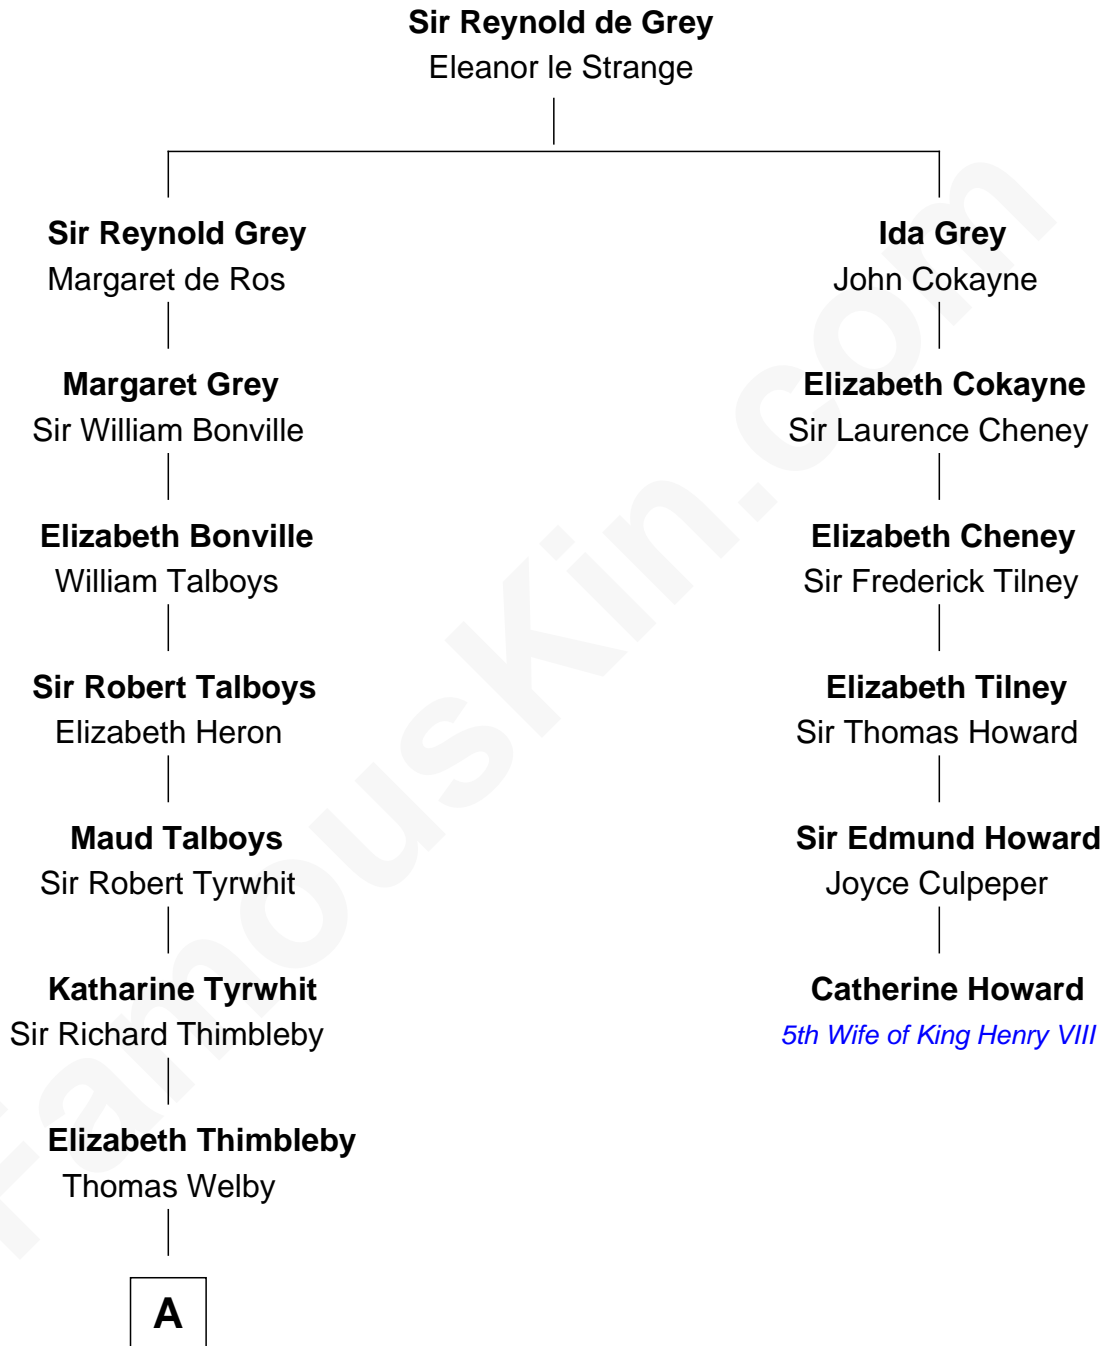

FamousKin.com

Relationship Chart of

Mitt Romney

70th Governor of Massachusetts

5th cousin 13 times removed of

Catherine Howard

5th Wife of King Henry VIII

A

Richard Welby
Frances Bulkeley

Olive Welby
Henry Farwell

Mary Farwell
John Bates

Elizabeth Bates
Jonathan Richardson

Sarah Richardson
William Pierce

Lucy Pierce
Joel King

Elizabeth Jane King
Philemon Duzette