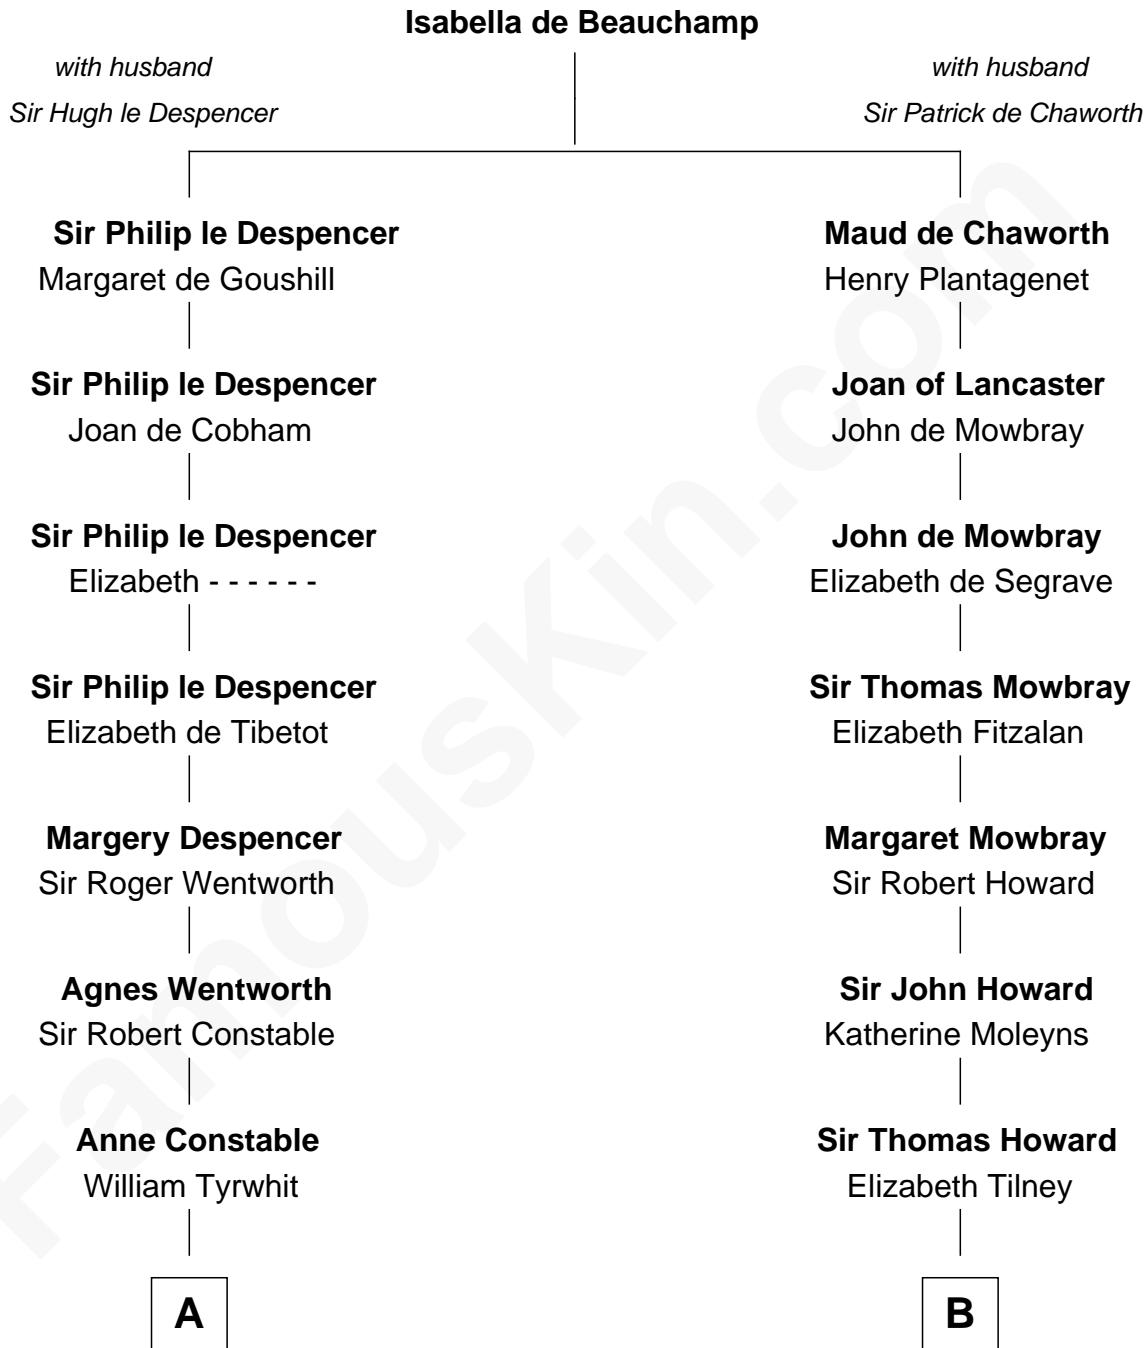

FamousKin.com

Relationship Chart of

Mitt Romney

70th Governor of Massachusetts

8th cousin 13 times removed of

Catherine Howard

5th Wife of King Henry VIII

C

Clarissa Minerva Duzette

Lewis Robison

Charles Edward Robison

Rosetta Mary Berry

Alma Luella Robison

Harold Arundel LaFount

Lenore Emily LaFount

George Wilcken Romney

Mitt Romney

70th Governor of Massachusetts

FamousKin.com