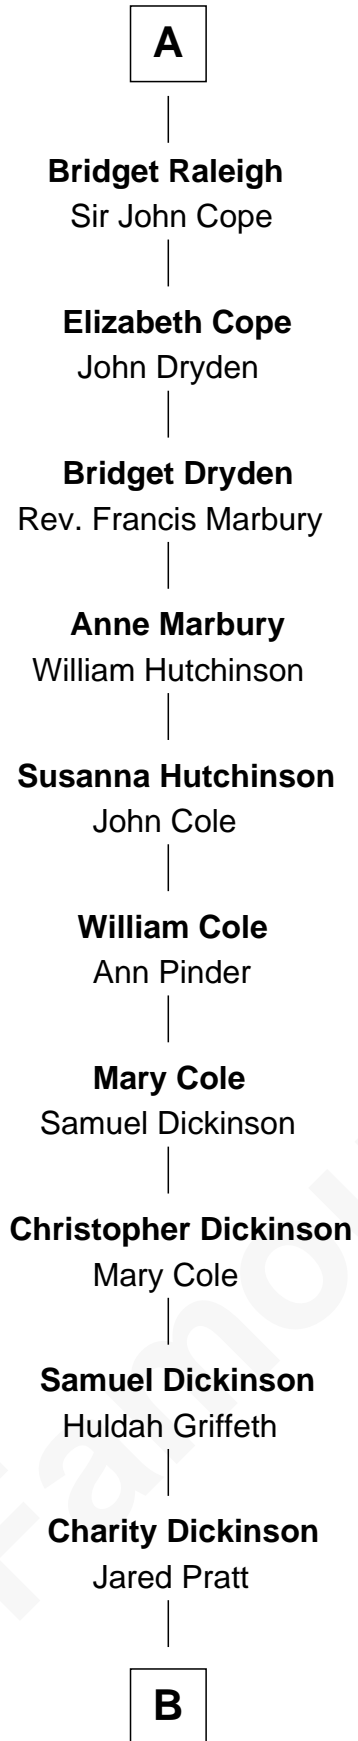

FamousKin.com

Relationship Chart of

Mitt Romney

70th Governor of Massachusetts

7th cousin 14 times removed of

Catherine Howard

5th Wife of King Henry VIII

Edmund Fitzalan

Alice de Warenne

B

—
Parley Parker Pratt

Mary Woods

—
Helaman Pratt

Anna Johanna Dorothy Wilcken

—
Anna Amelia Pratt

Gaskell Samuel Romney

—
George Wilcken Romney

Lenore Emily LaFount

—
Mitt Romney

70th Governor of Massachusetts

FamousKin.com