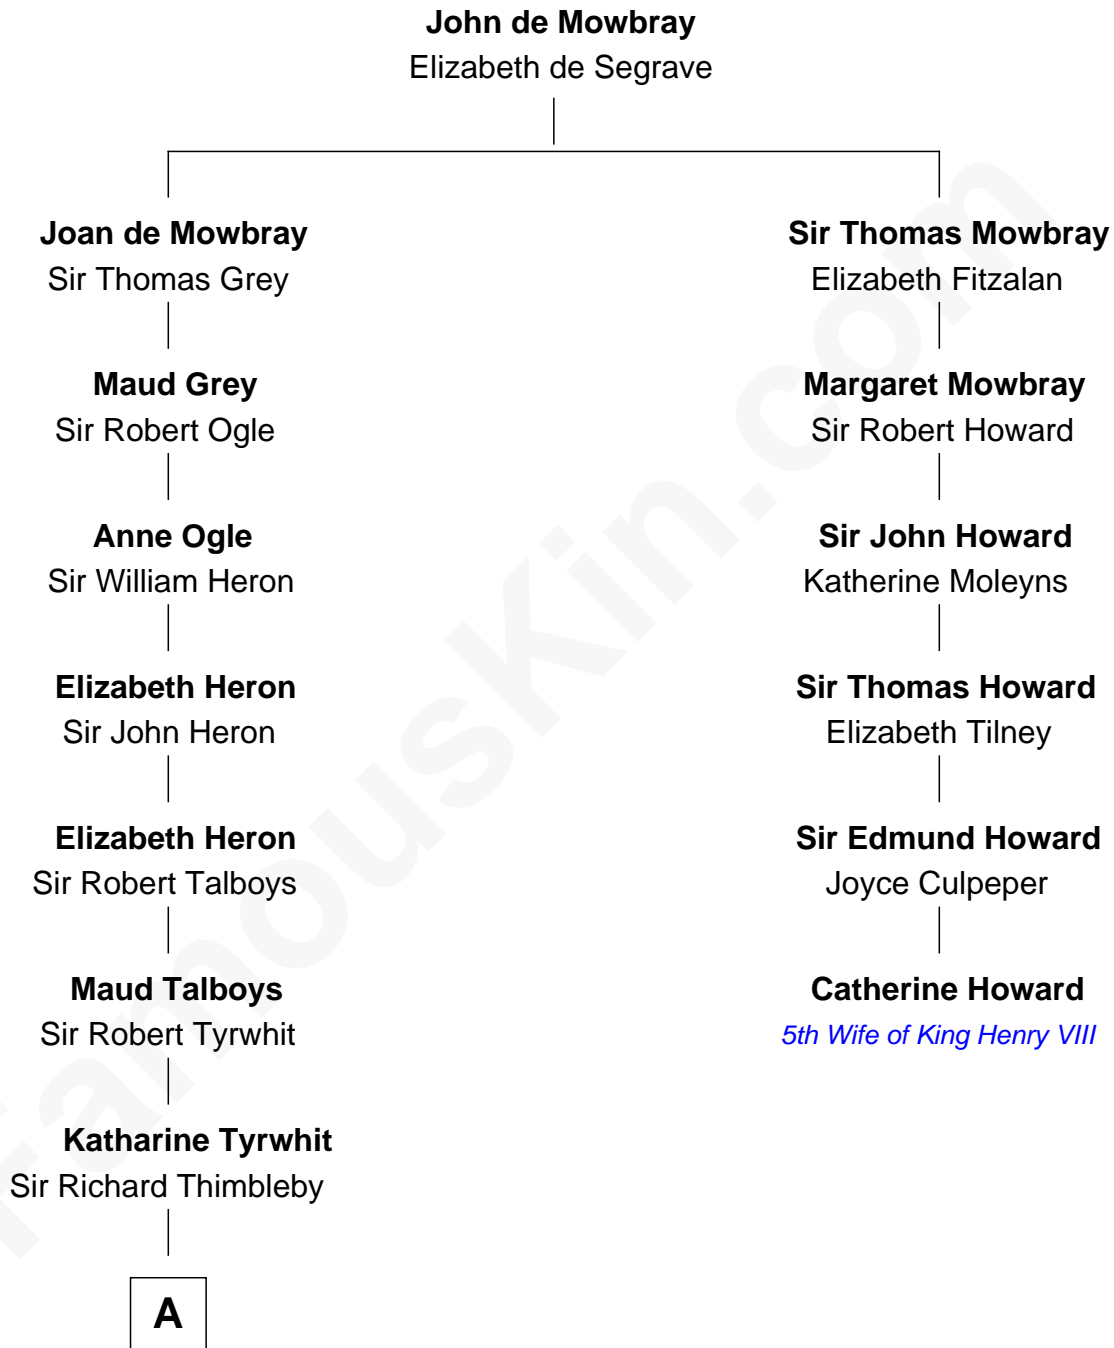

Catherine Howard

5th Wife of King Henry VIII