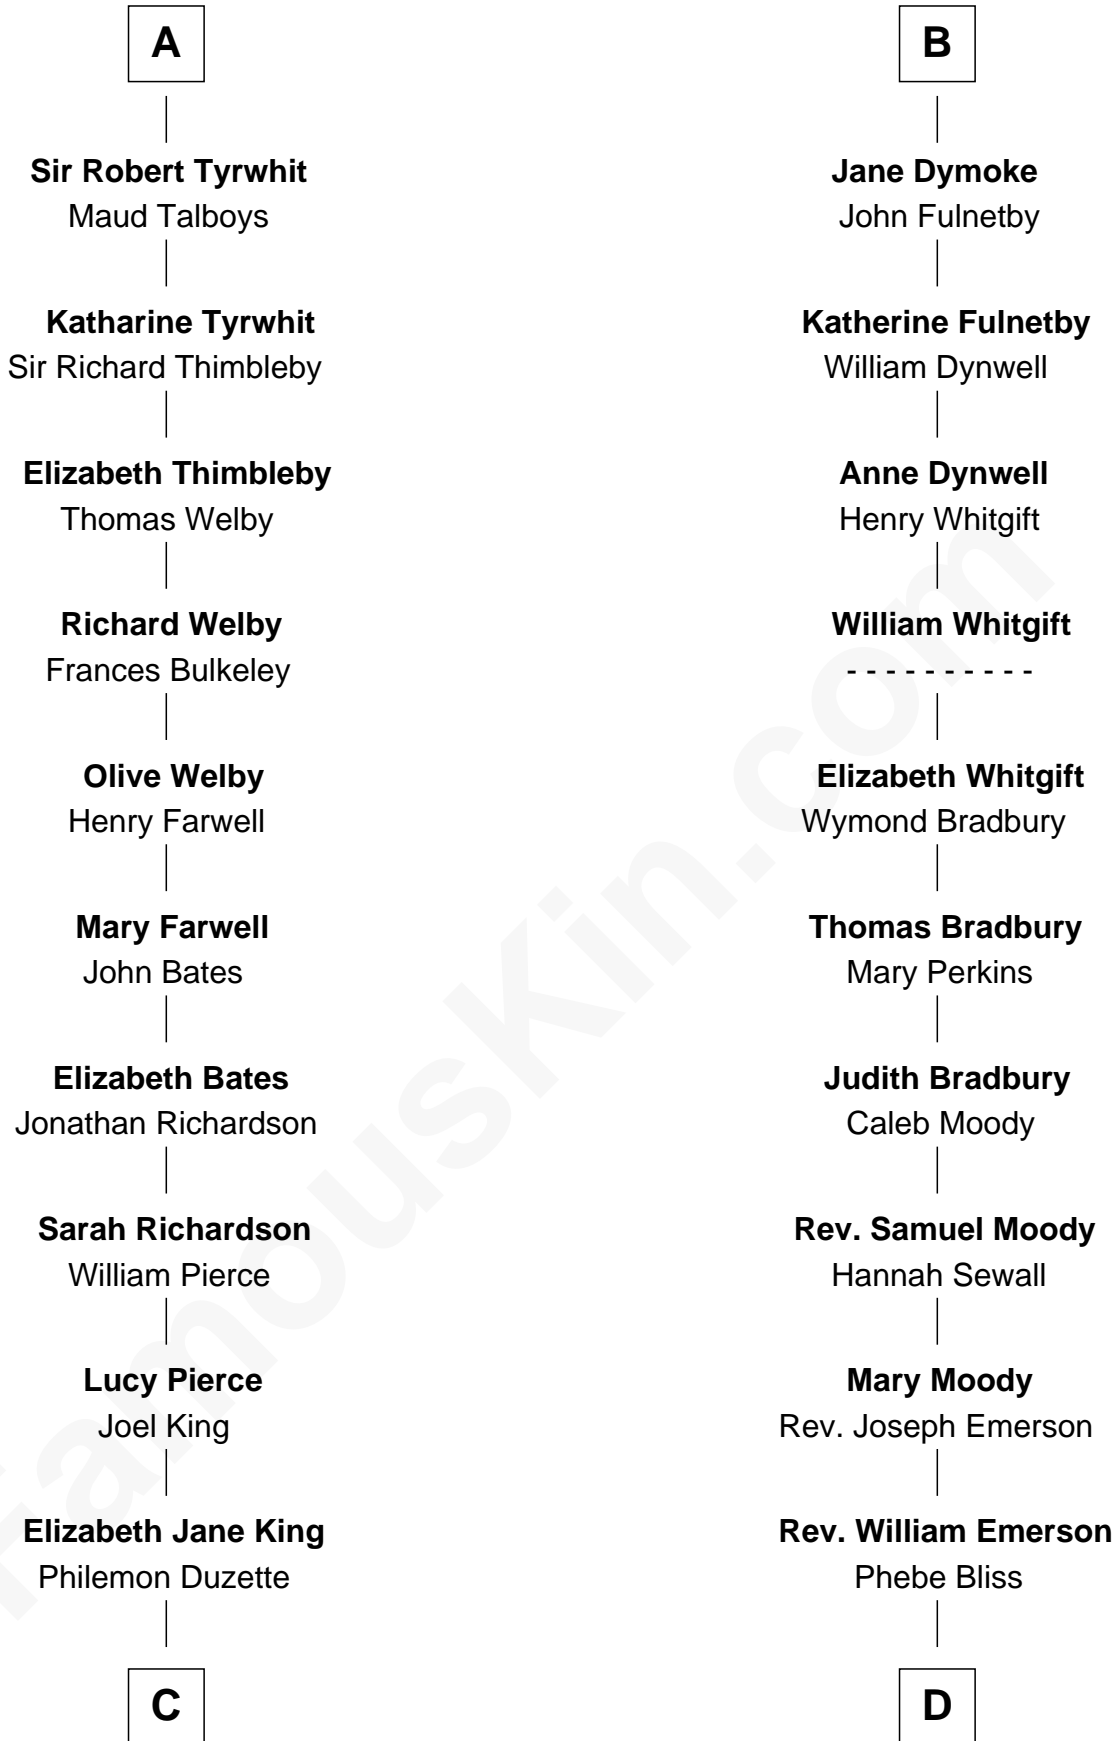

FamousKin.com

Relationship Chart of

Mitt Romney

70th Governor of Massachusetts

18th cousin 3 times removed of

Ralph Waldo Emerson

American Poet

FamousKin.com