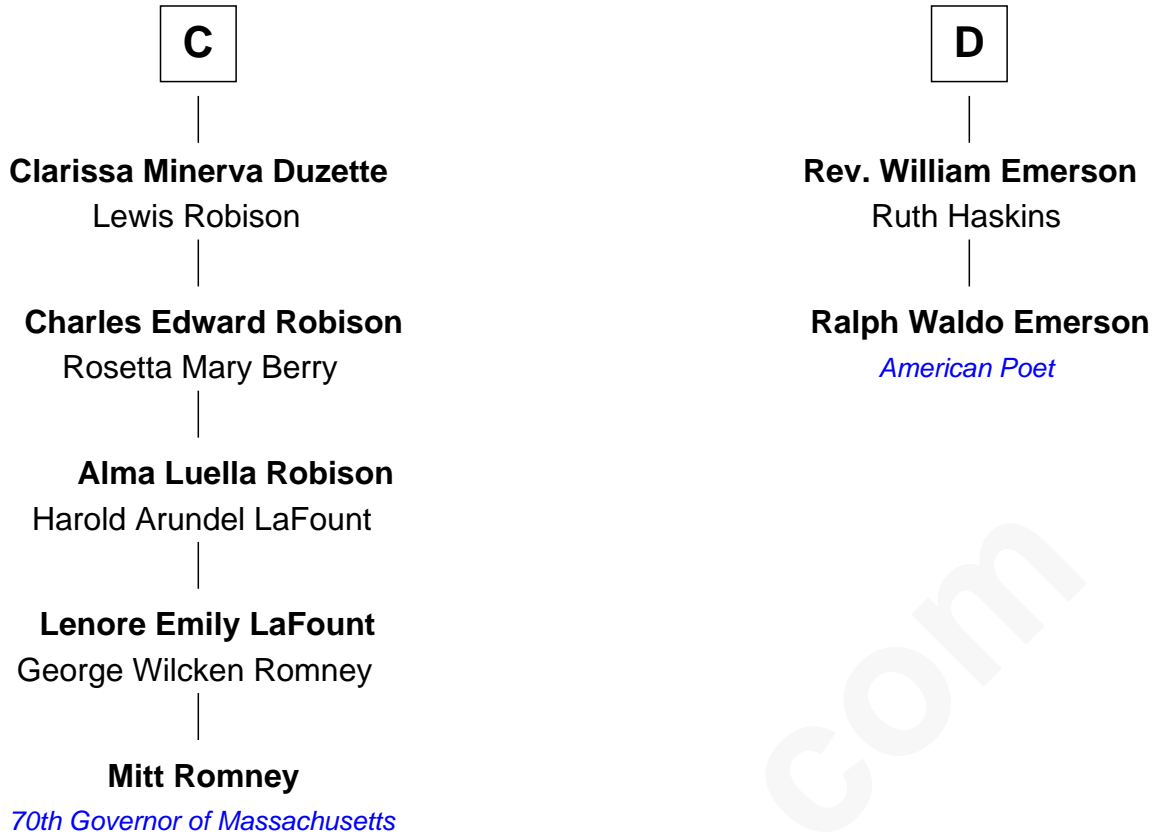

FamousKin.com

Relationship Chart of

Mitt Romney

70th Governor of Massachusetts

18th cousin 3 times removed of

Ralph Waldo Emerson

American Poet

FamousKin.com