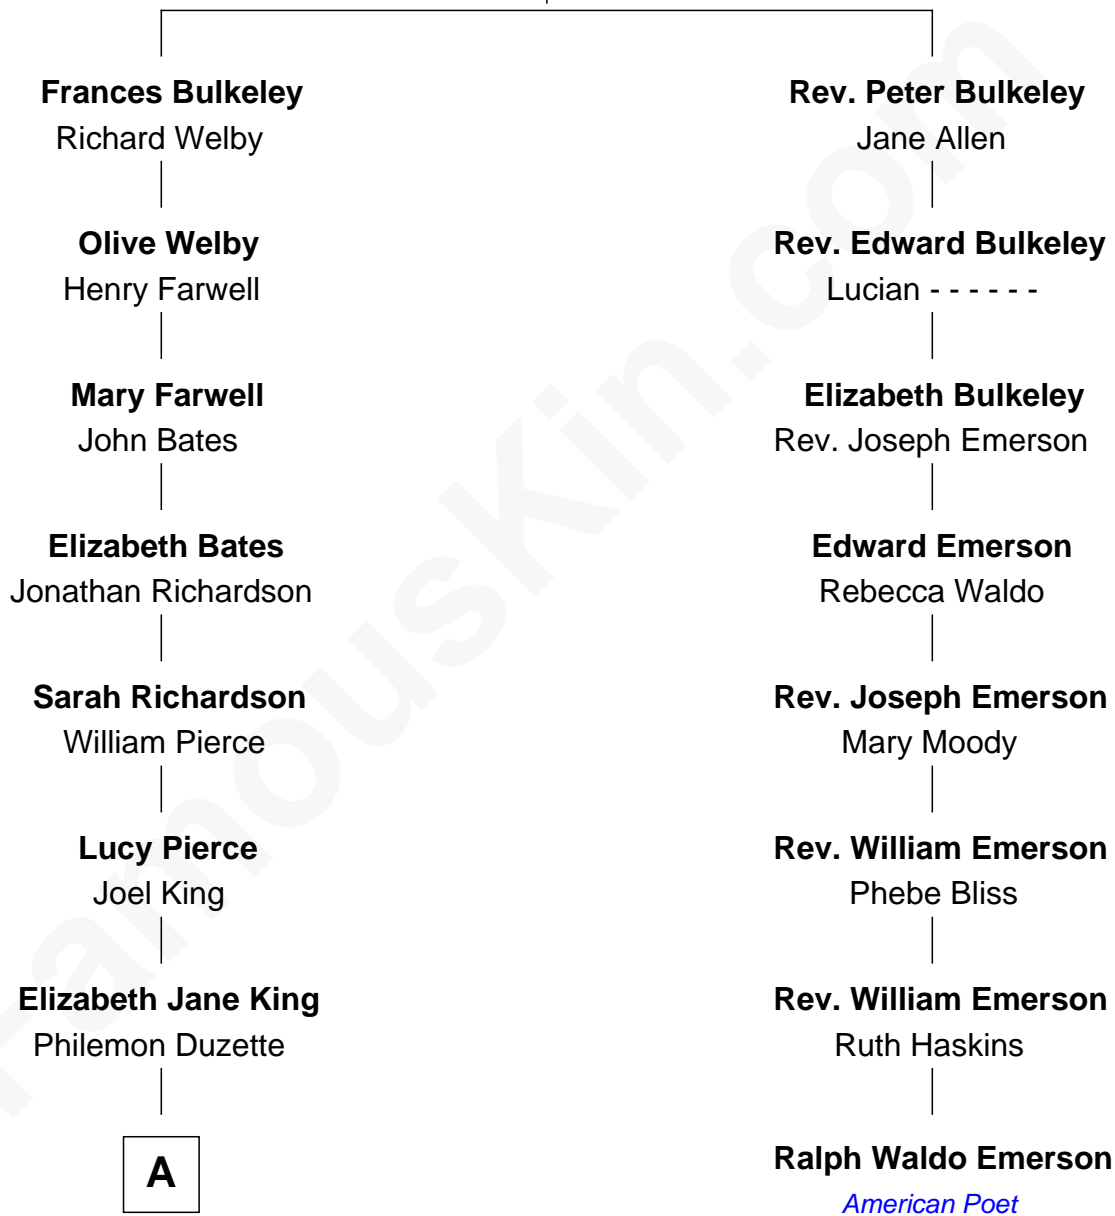

FamousKin.com Relationship Chart of

Mitt Romney

70th Governor of Massachusetts

7th cousin 4 times removed of

Ralph Waldo Emerson

American Poet

Rev. Edward Bulkeley

Olive Irby

A

Clarissa Minerva Duzette

Lewis Robison

Charles Edward Robison

Rosetta Mary Berry

Alma Luella Robison

Harold Arundel LaFount

Lenore Emily LaFount

George Wilcken Romney

Mitt Romney

70th Governor of Massachusetts