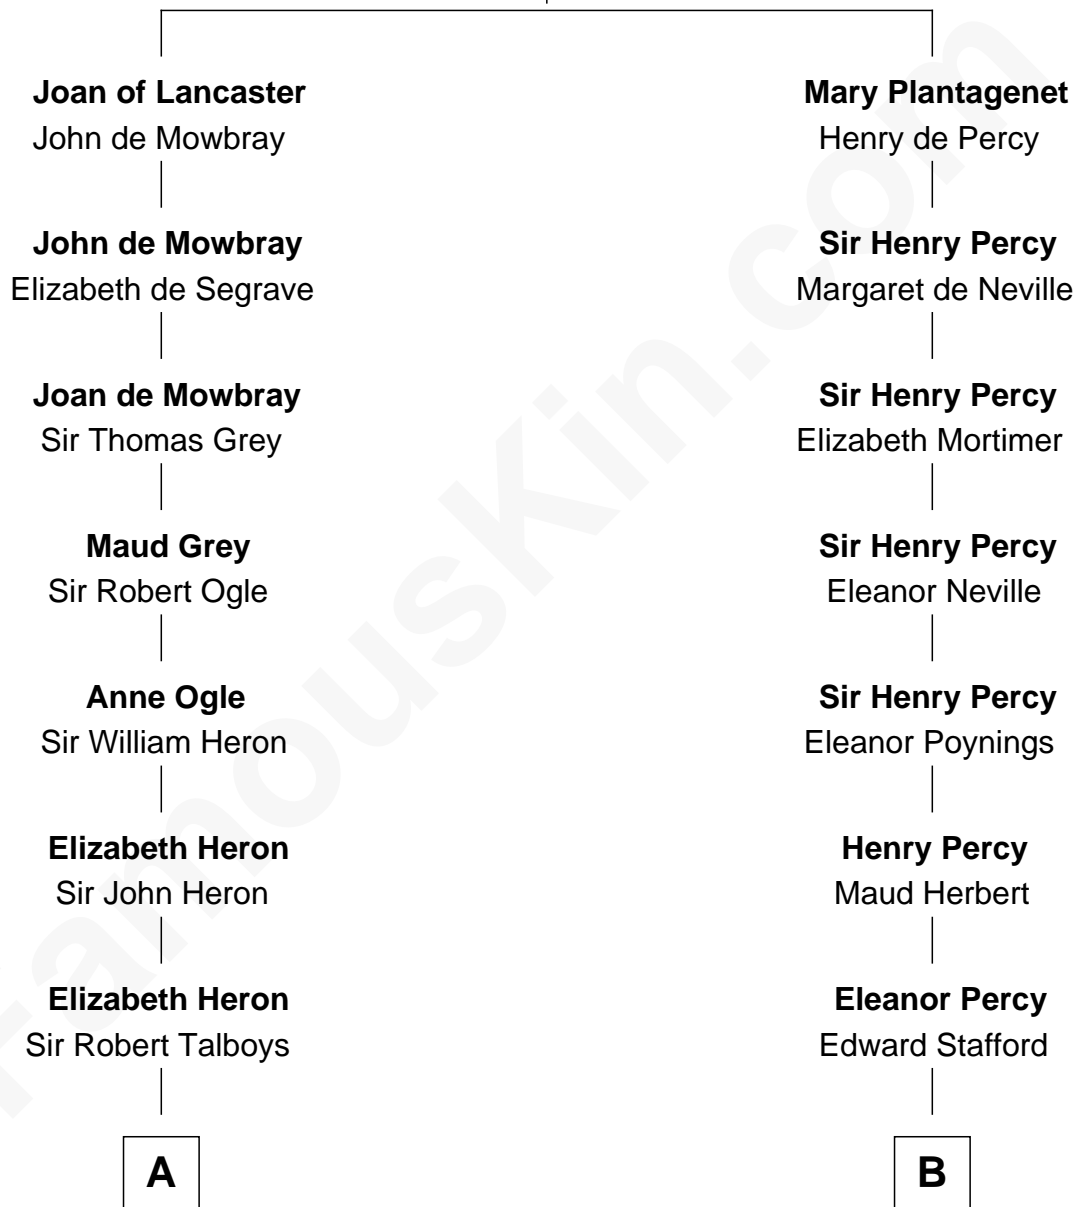

FamousKin.com

Relationship Chart of

Mitt Romney

70th Governor of Massachusetts

20th cousin 1 time removed of

Admiral Richard Byrd
Polar Explorer

Henry Plantagenet
Maud de Chaworth

C

Clarissa Minerva Duzette

Lewis Robison

Charles Edward Robison

Rosetta Mary Berry

Alma Luella Robison

Harold Arundel LaFount

Lenore Emily LaFount

George Wilcken Romney