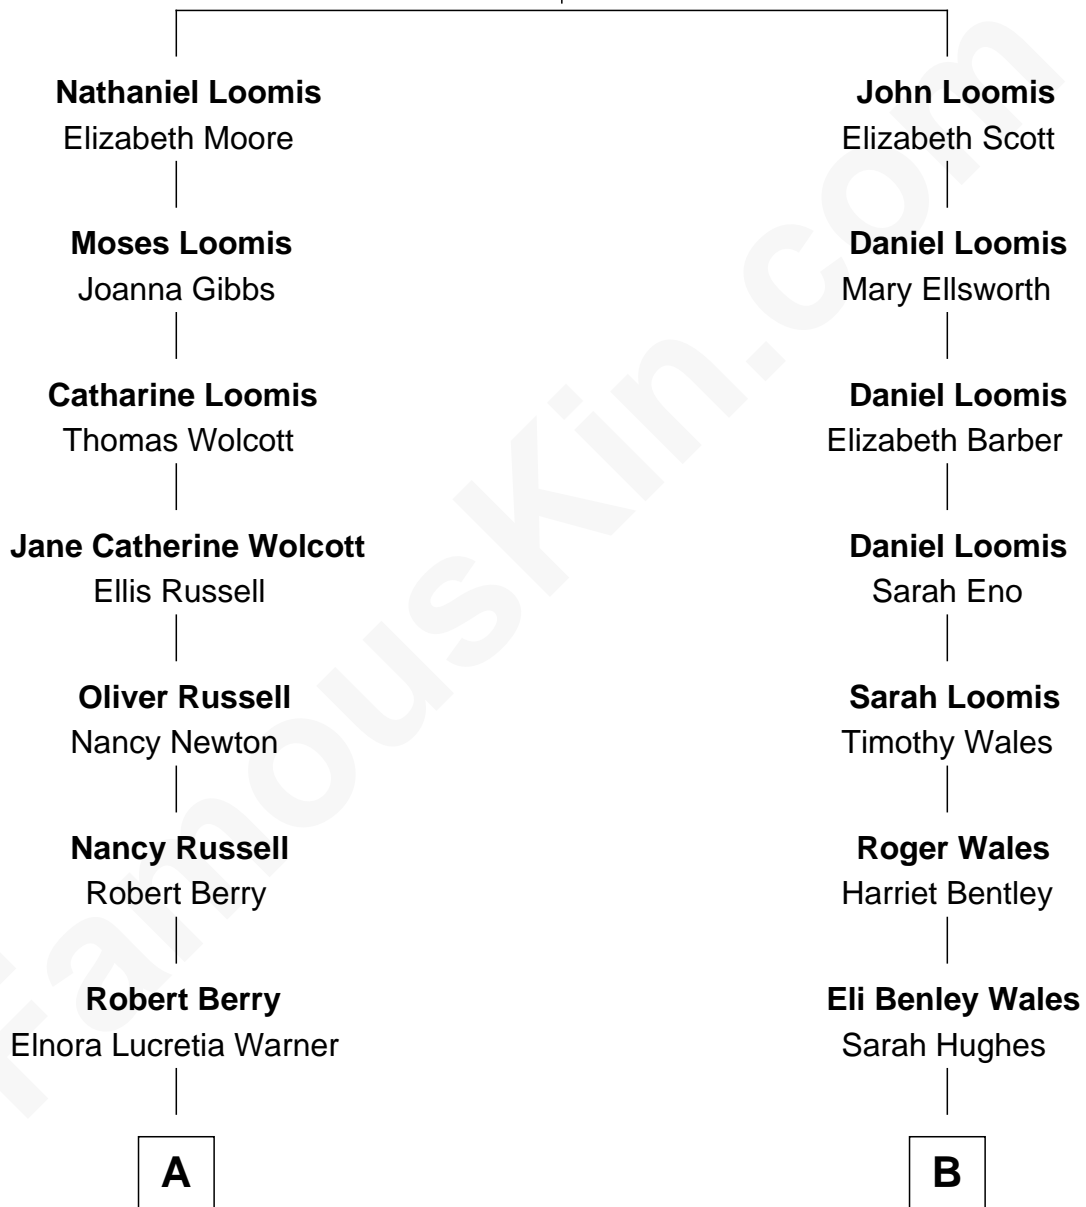

# FamousKin.com Relationship Chart of

**Mitt Romney**

*70th Governor of Massachusetts*

10th cousin 1 time removed of

**Sydney Biddle Barrows**

*Mayflower Madam*

**Joseph Loomis**

Mary White

**A**

**Rosetta Mary Berry**  
Charles Edward Robison

**Alma Luella Robison**  
Harold Arundel LaFount

**Lenore Emily LaFount**  
George Wilcken Romney

**Mitt Romney**  
*70th Governor of Massachusetts*

**B**

**Mary Hughes Wales**  
Walter Almer Barrows

**Walter Almer Barrows**  
Sarah Olive Byers

**Donald Byers Barrows**  
Sydney Biddle

**Donald Byers Barrows**  
Jeannette Ballantine

**Sydney Biddle Barrows**  
*Mayflower Madam*