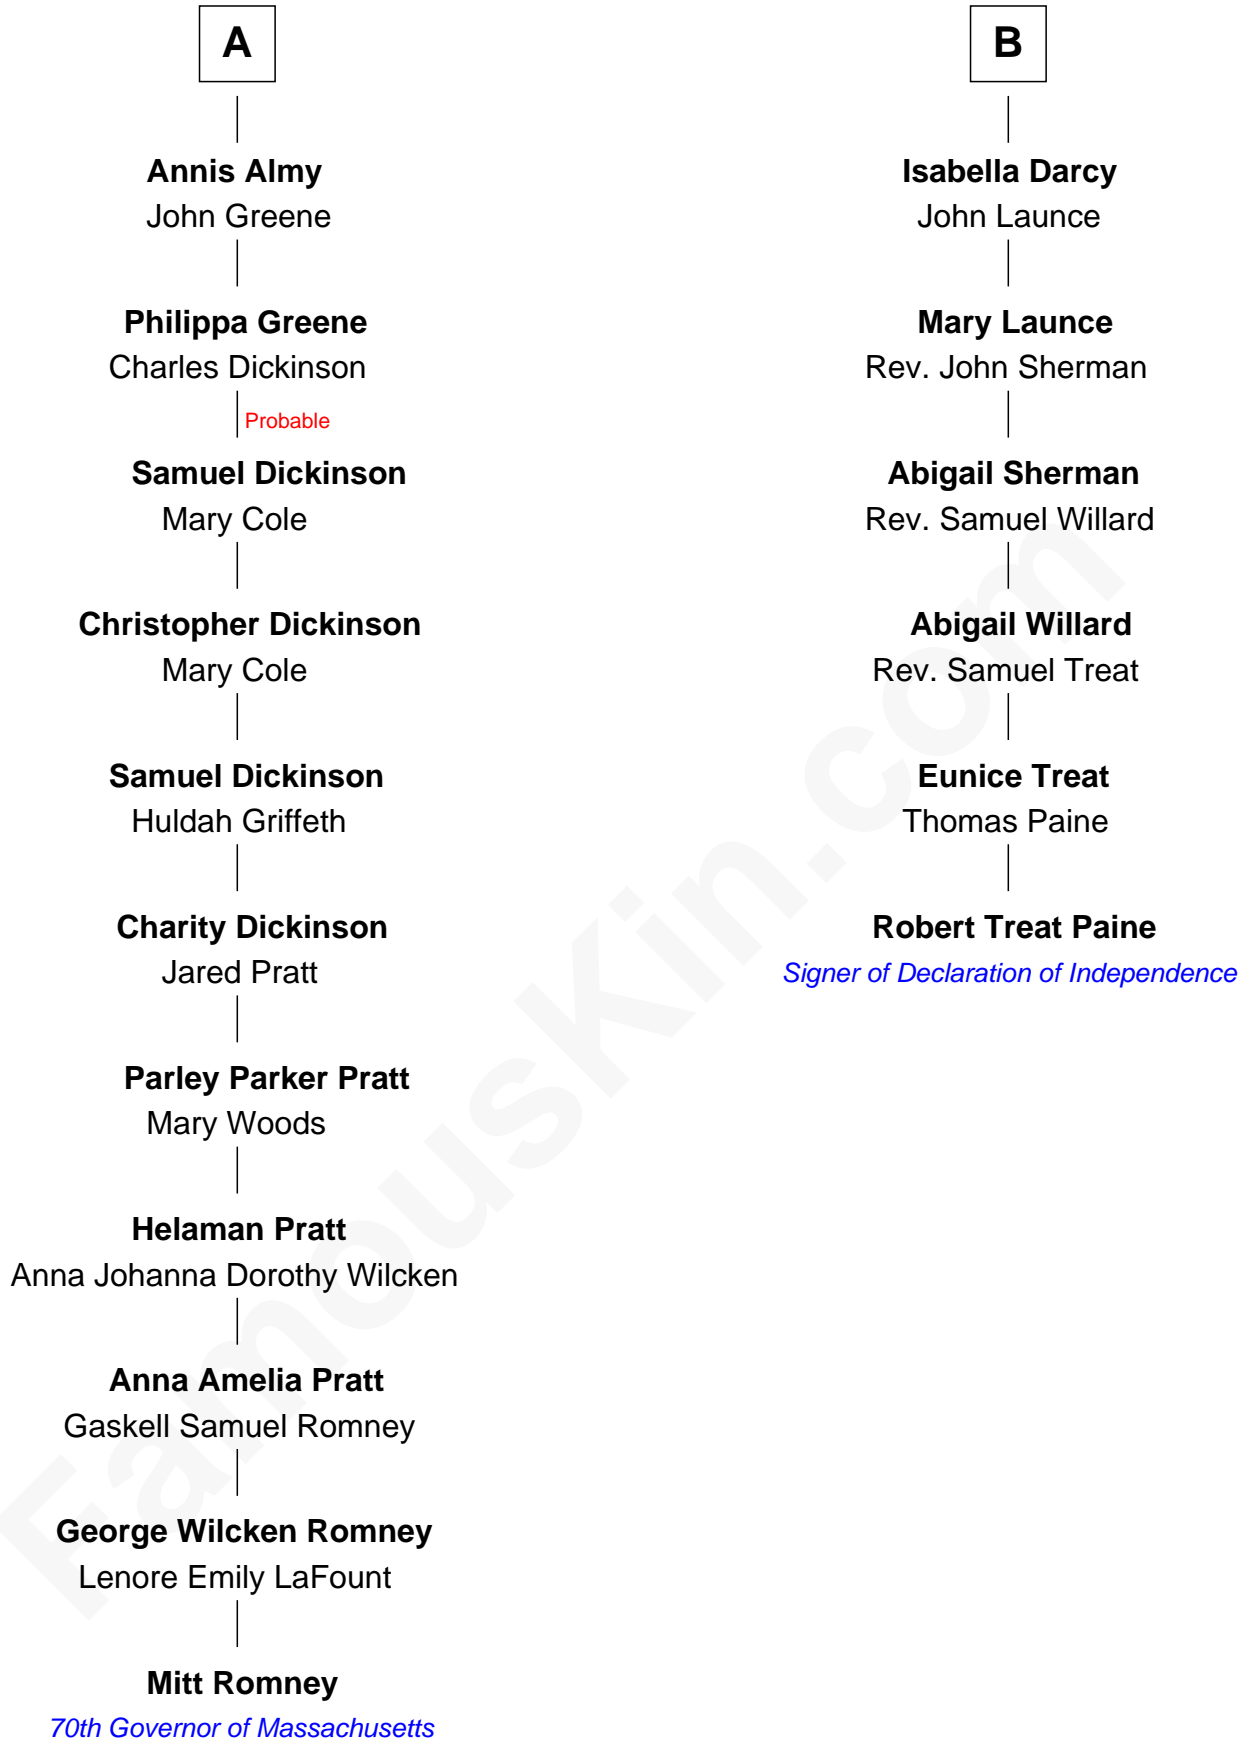

## Relationship Chart of

### Mitt Romney

70th Governor of Massachusetts

12th cousin 5 times removed of

### Robert Treat Paine

Signer of the Declaration of Independence

*70th Governor of Massachusetts*

Mitt Romney photo by [Gage Skidmore](#) (CC BY-SA 3.0)