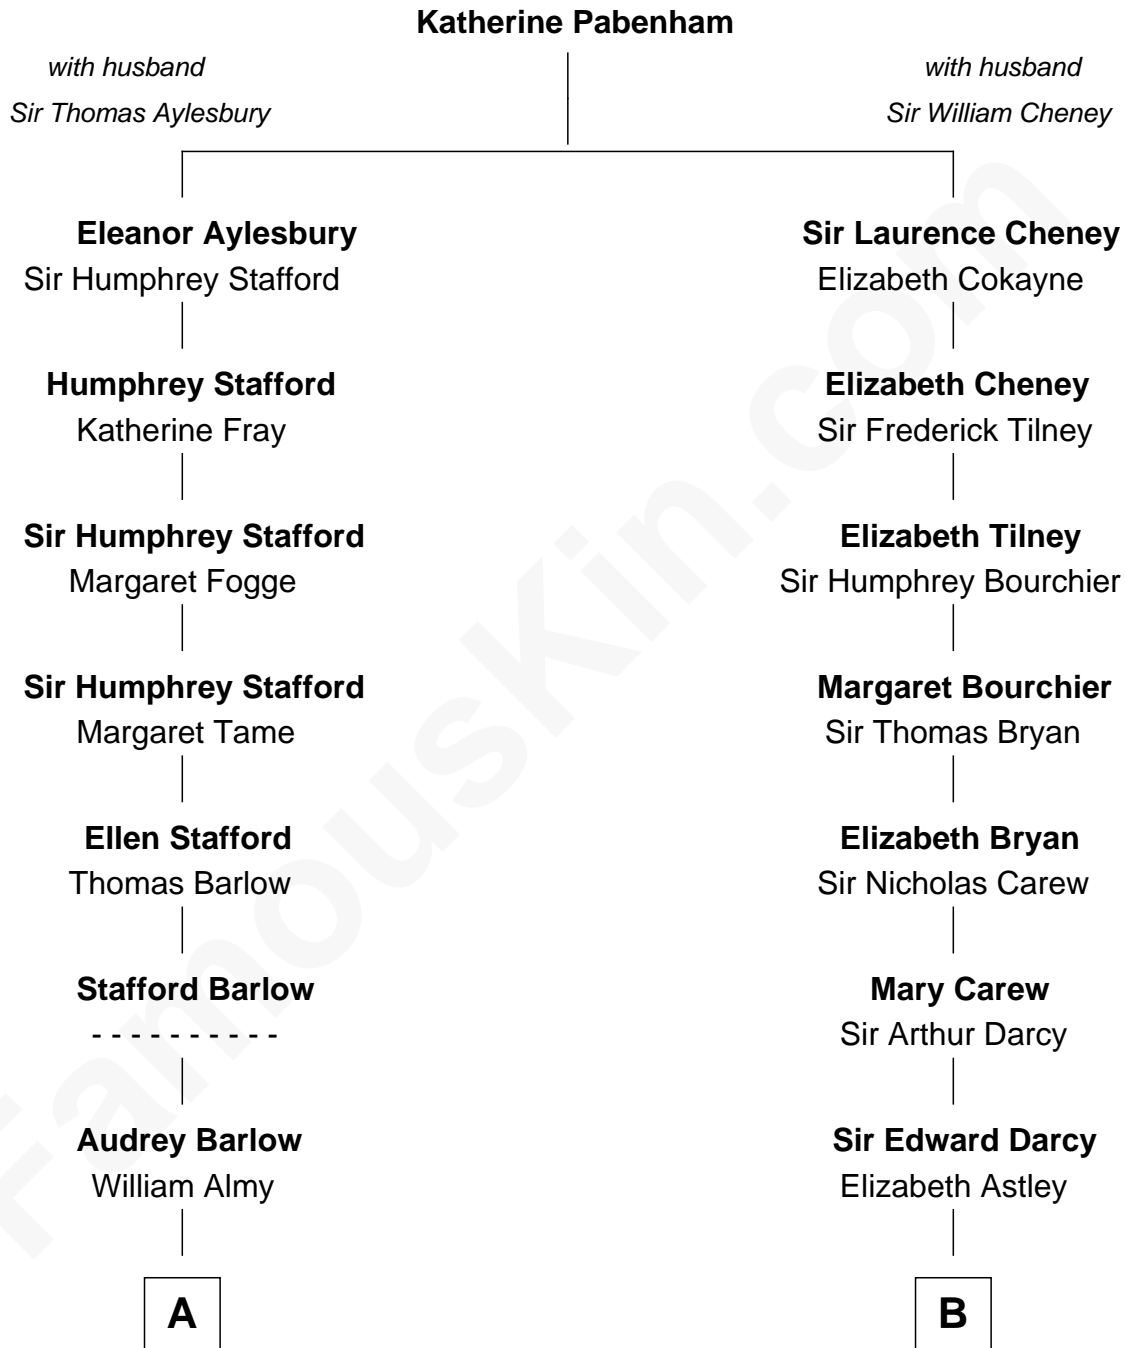

Robert Treat Paine

Signer of the Declaration of Independence