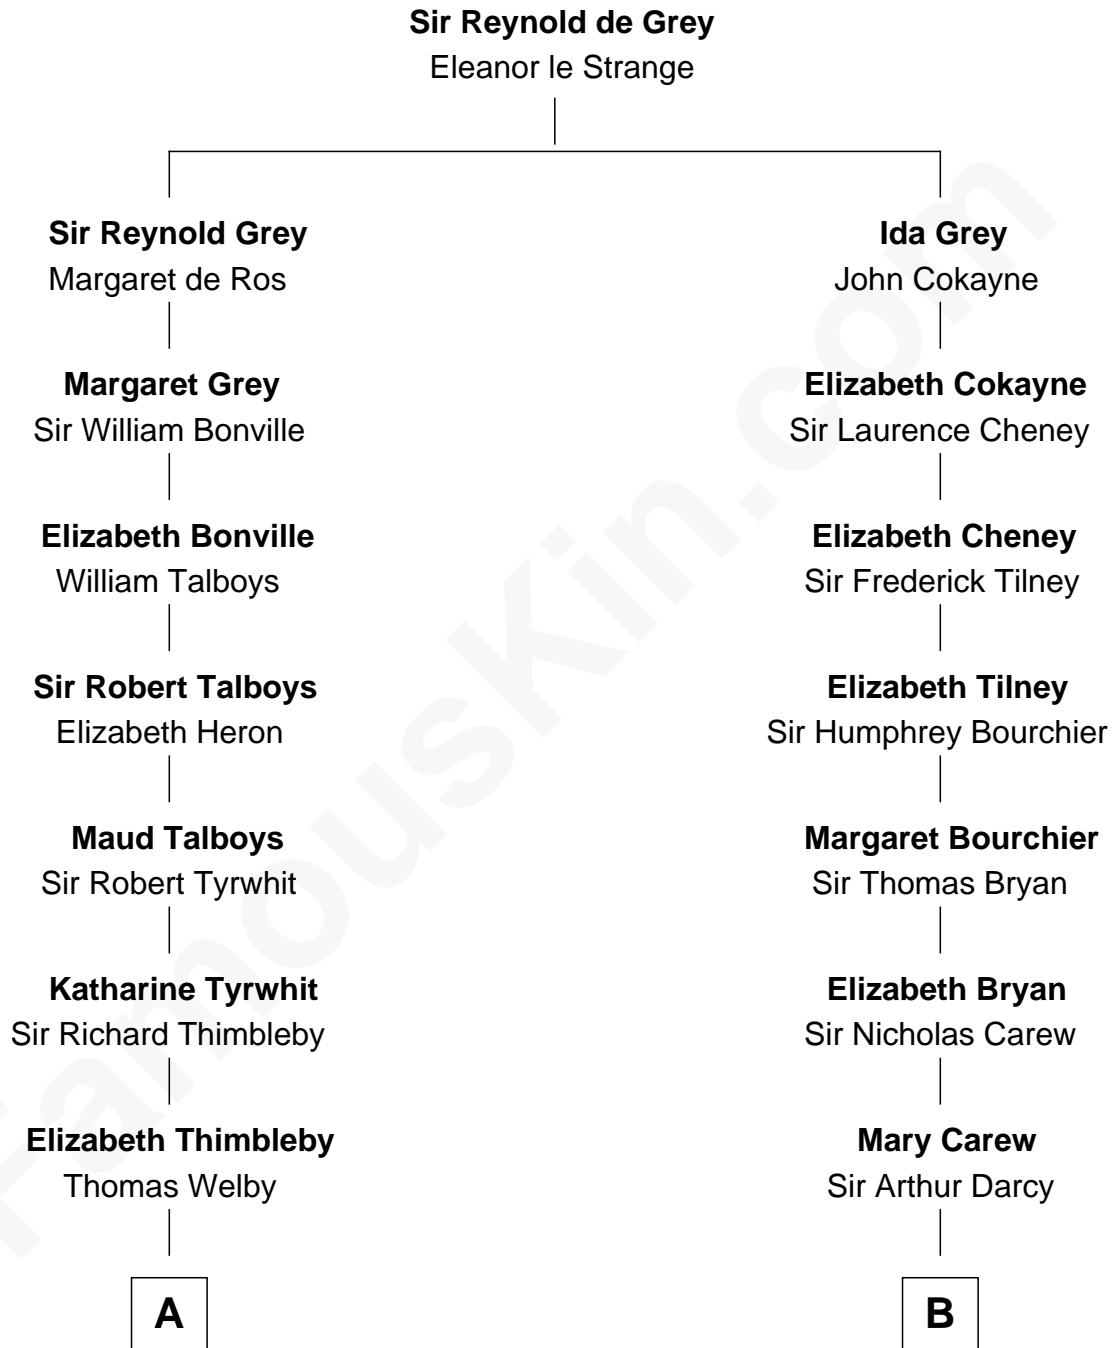

FamousKin.com

Relationship Chart of

Mitt Romney

70th Governor of Massachusetts

13th cousin 5 times removed of

Robert Treat Paine

Signer of the Declaration of Independence

C

Lenore Emily LaFount
George Wilcken Romney

Mitt Romney
70th Governor of Massachusetts

FamousKin.com