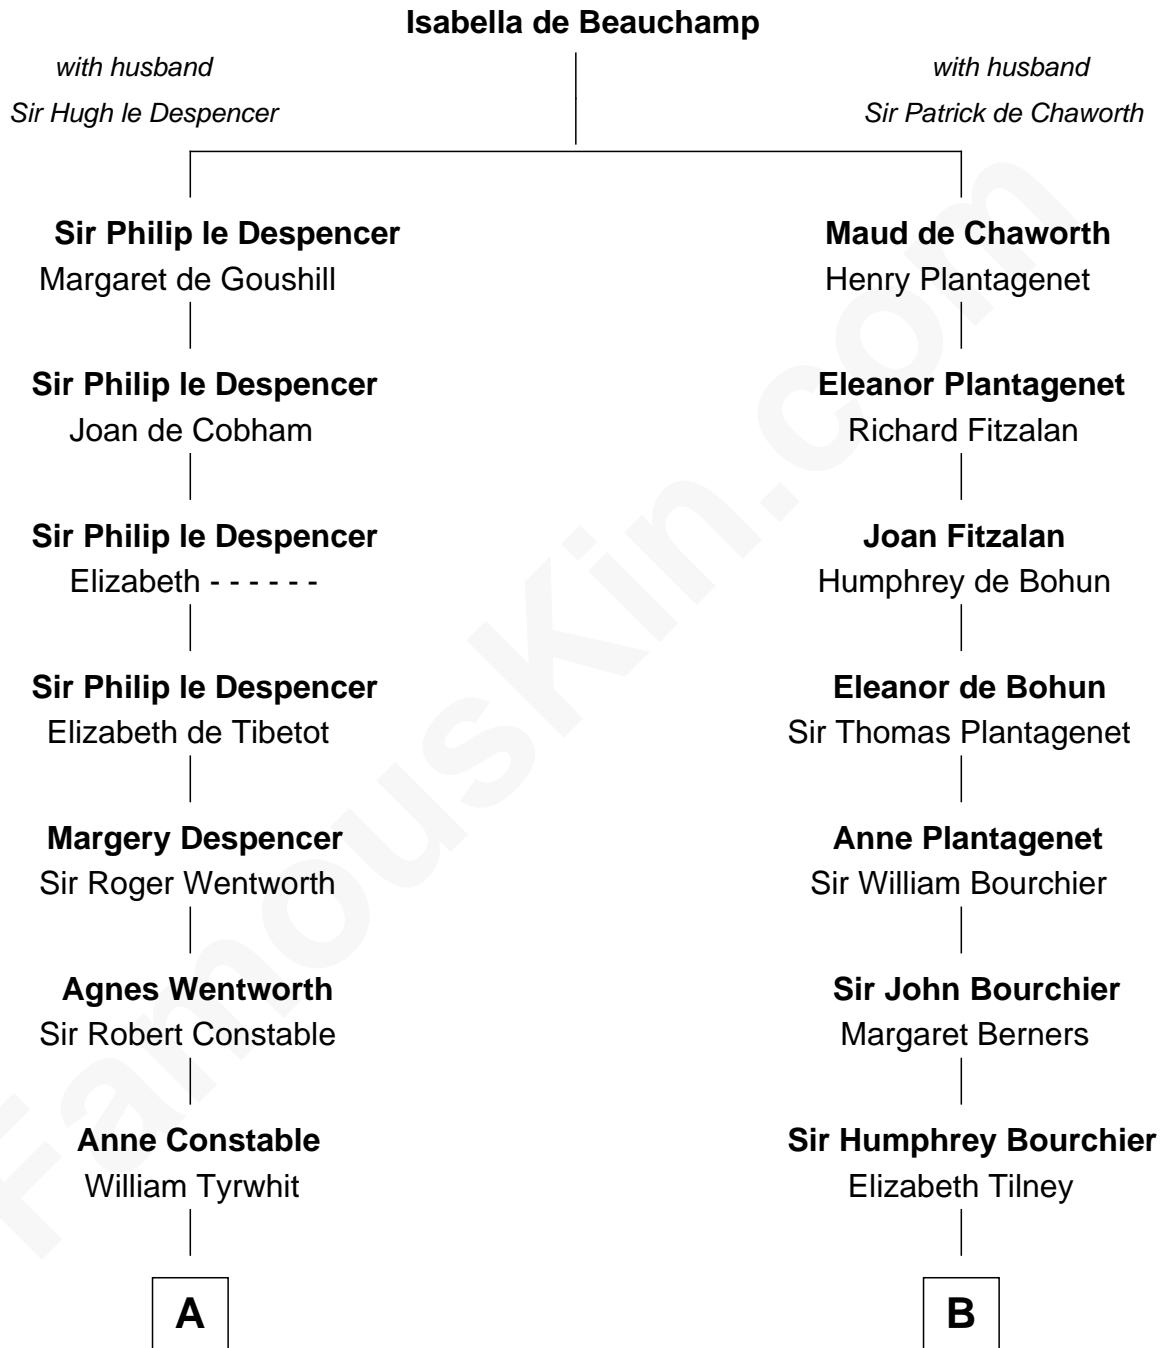

Robert Treat Paine

Signer of the Declaration of Independence