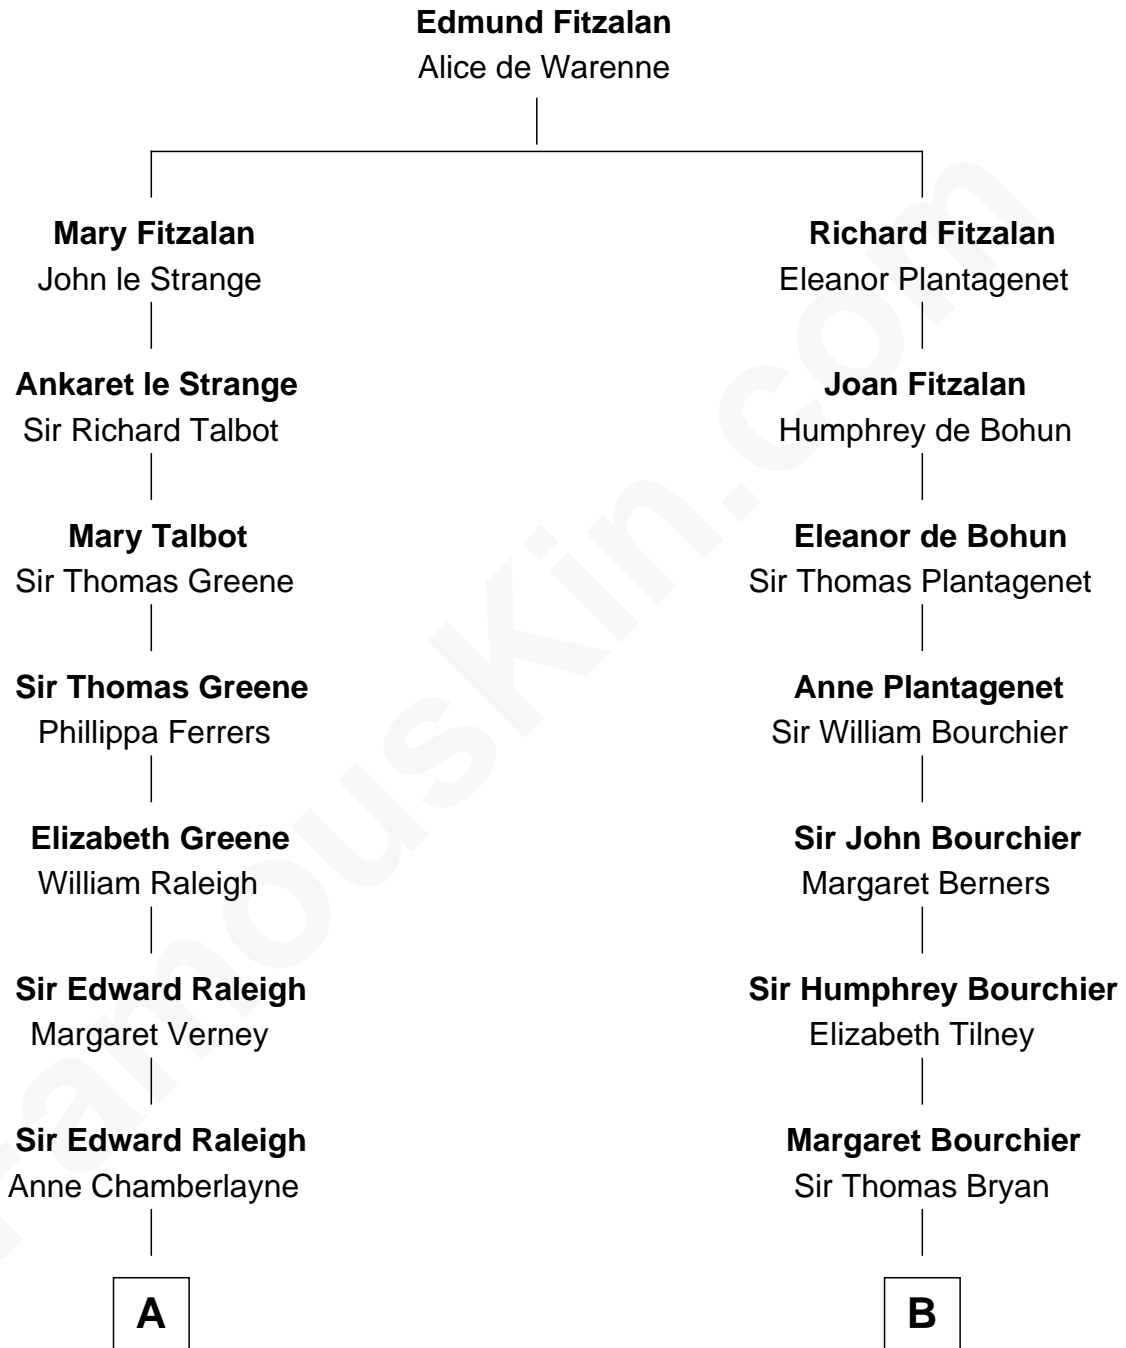

Robert Treat Paine

Signer of the Declaration of Independence