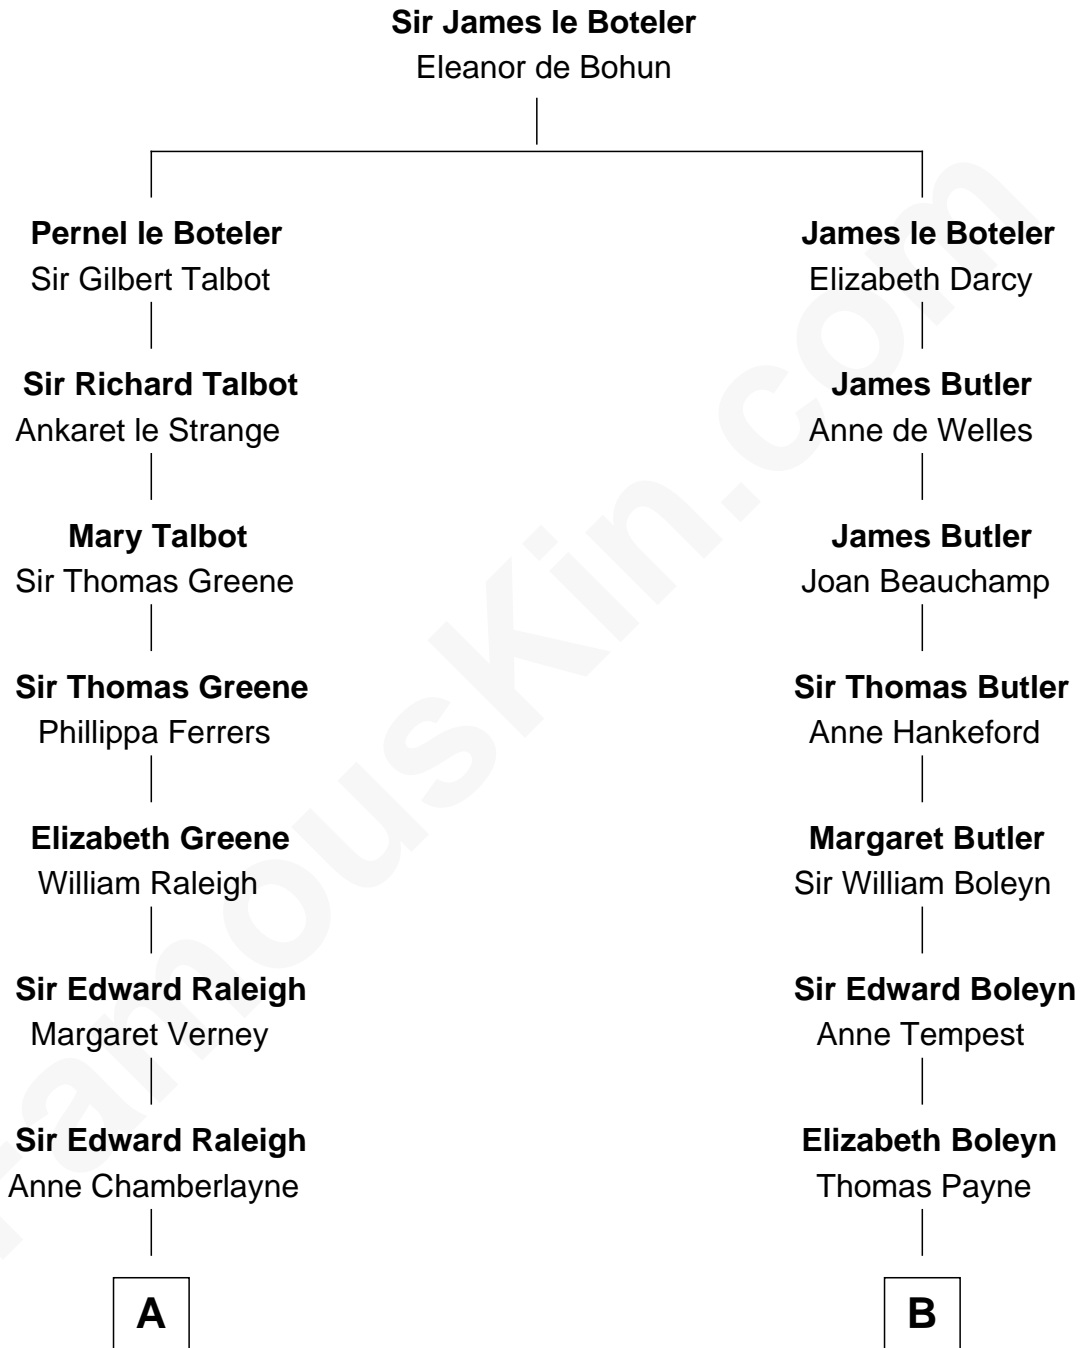

FamousKin.com

Relationship Chart of

Mitt Romney

70th Governor of Massachusetts

14th cousin 7 times removed of

William Floyd

Signer of the Declaration of Independence

C

—
Parley Parker Pratt

Mary Woods

—
Helaman Pratt

Anna Johanna Dorothy Wilcken

—
Anna Amelia Pratt

Gaskell Samuel Romney

—
George Wilcken Romney

Lenore Emily LaFount