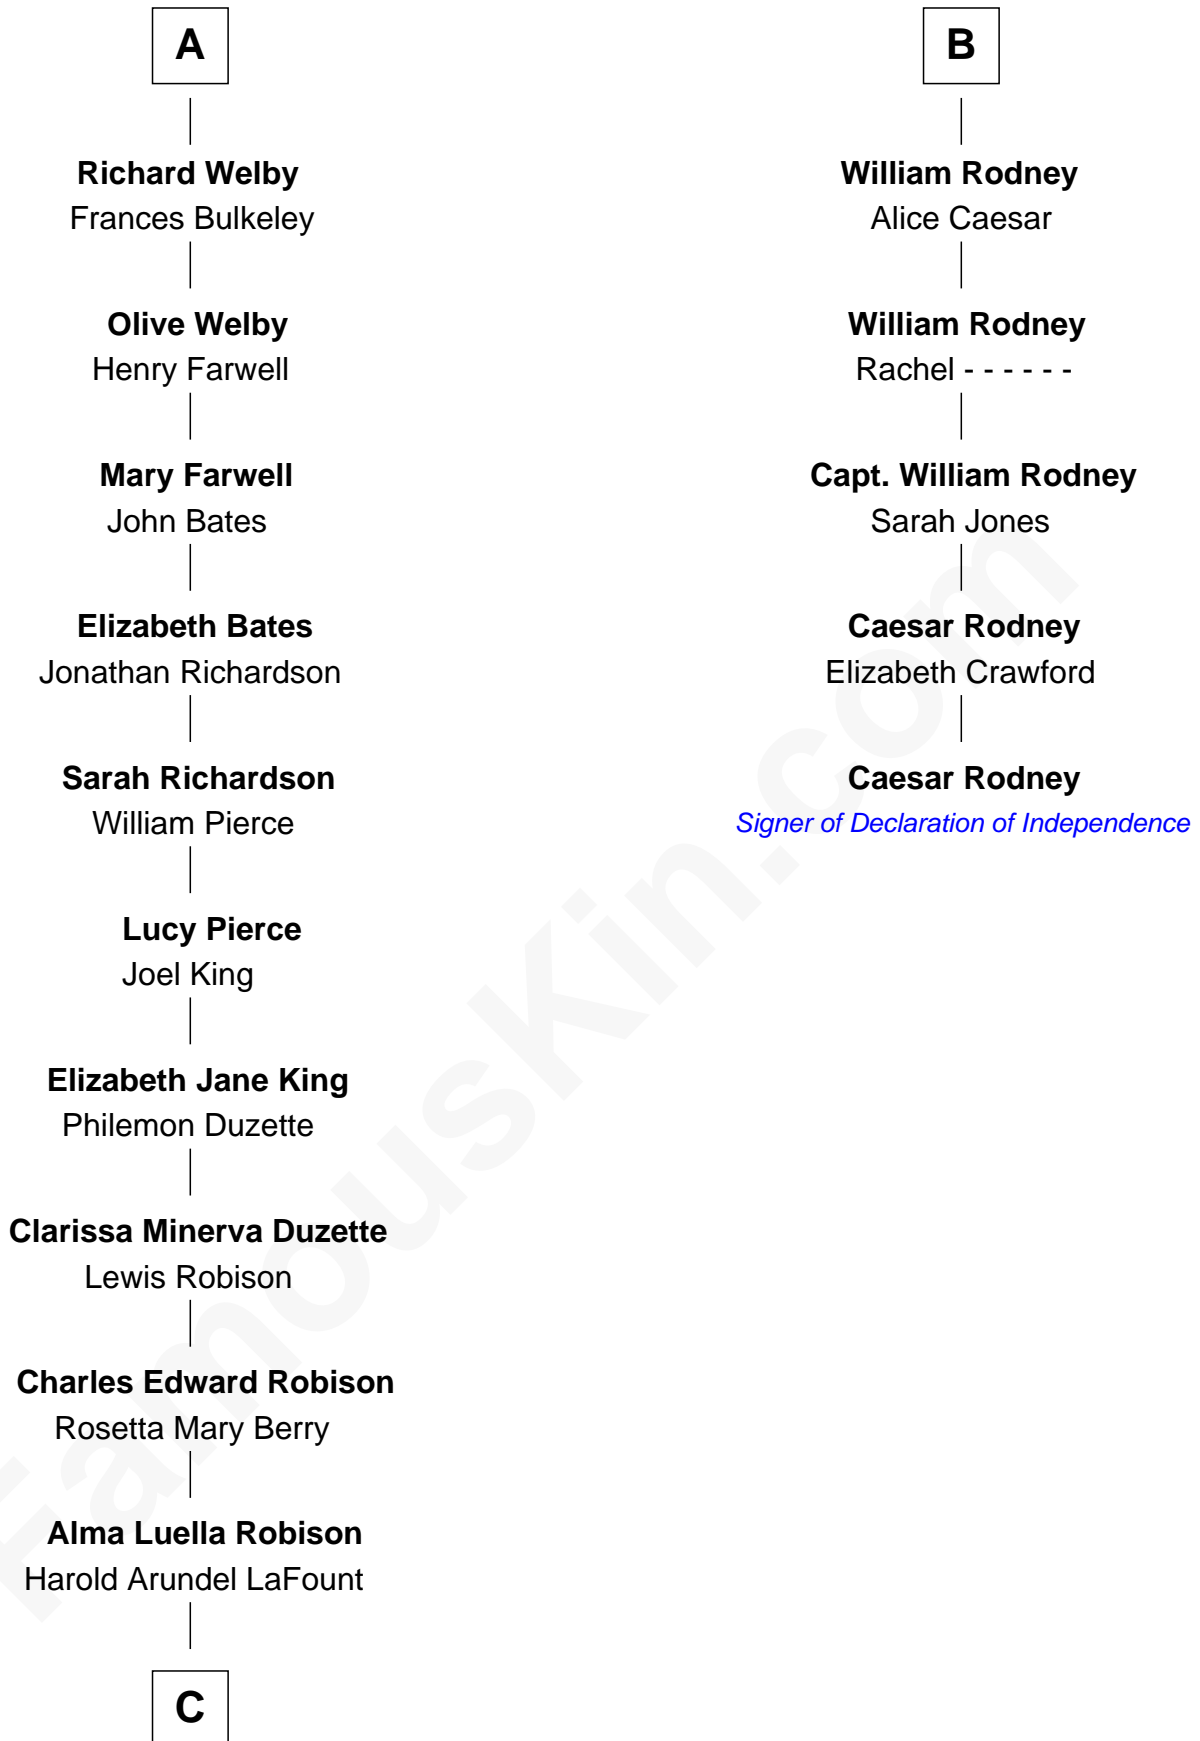

FamousKin.com

Relationship Chart of

Mitt Romney

70th Governor of Massachusetts

11th cousin 7 times removed of

Caesar Rodney

Signer of the Declaration of Independence

C

—
Lenore Emily LaFount
George Wilcken Romney

—
Mitt Romney
70th Governor of Massachusetts

FamousKin.com