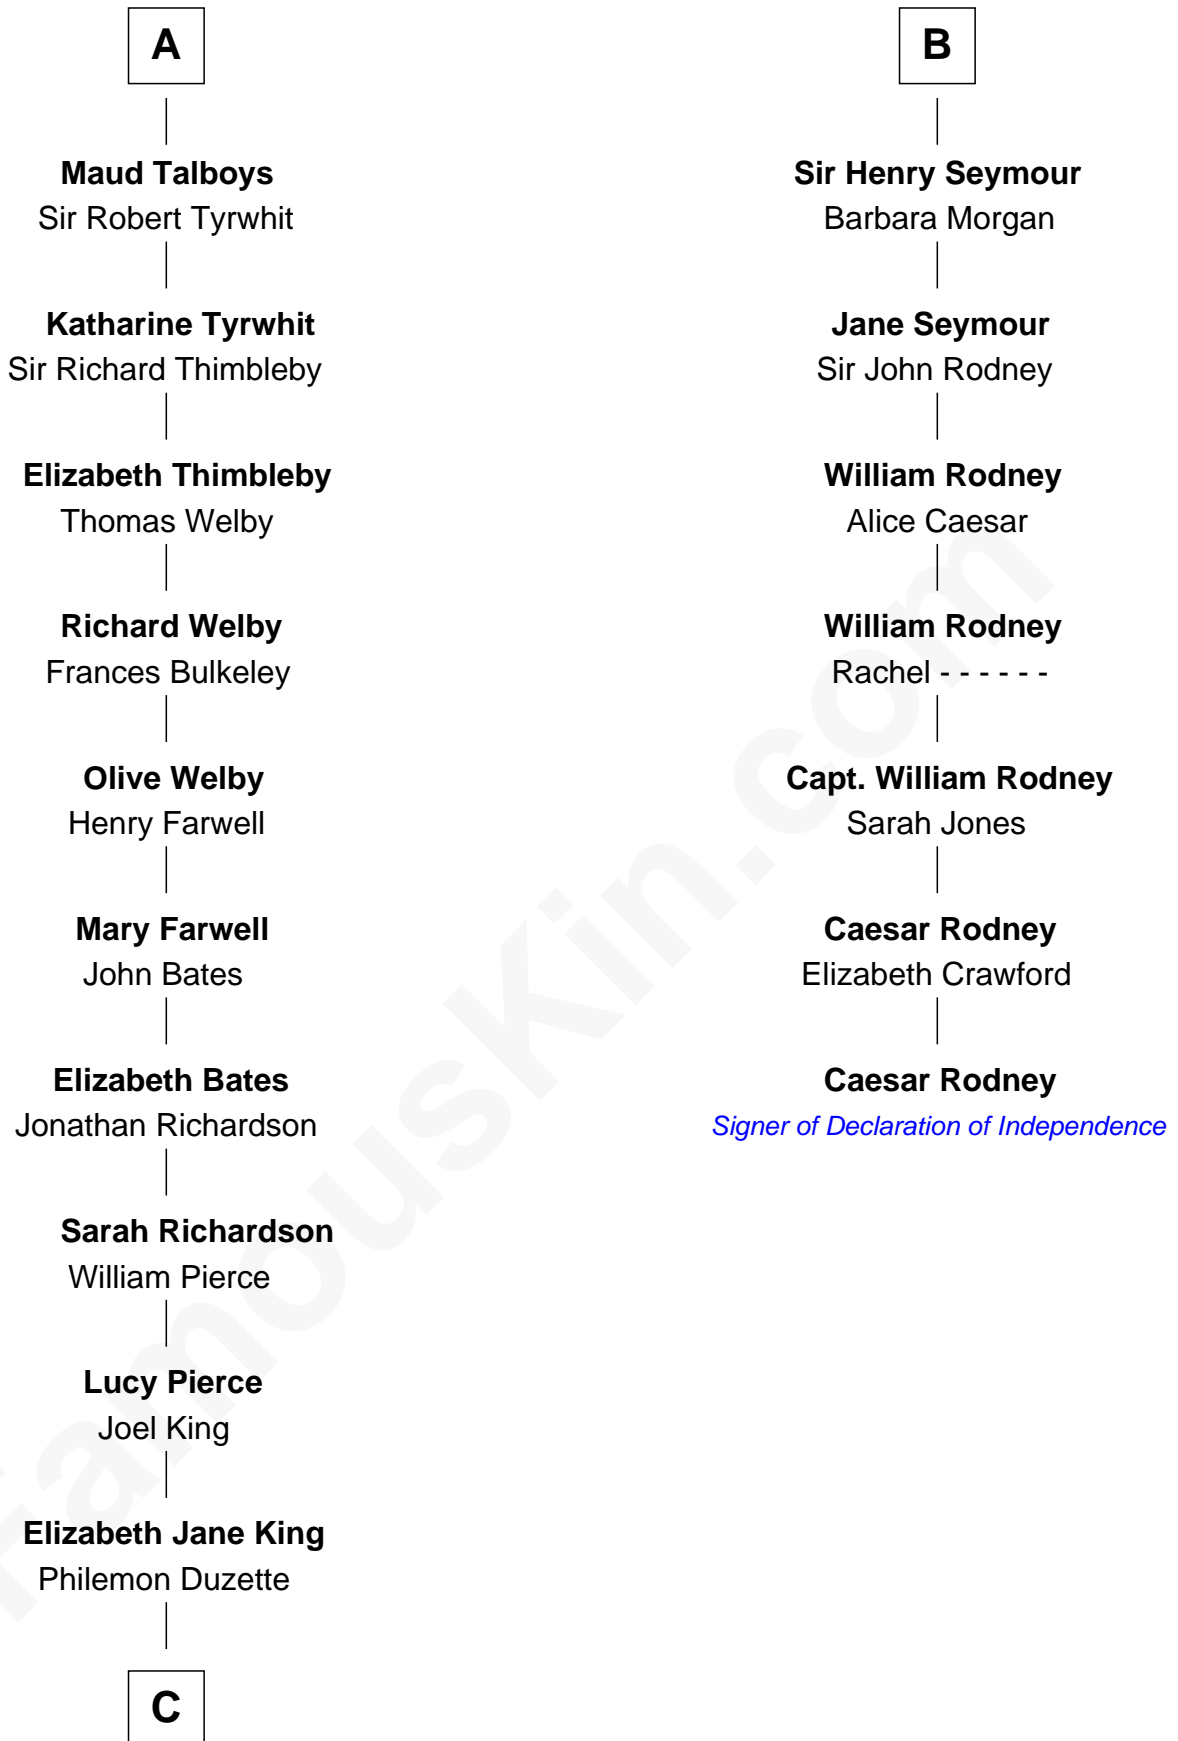

FamousKin.com

Relationship Chart of

Mitt Romney

70th Governor of Massachusetts

13th cousin 8 times removed of

Caesar Rodney

Signer of the Declaration of Independence

C

Clarissa Minerva Duzette

Lewis Robison

Charles Edward Robison

Rosetta Mary Berry

Alma Luella Robison

Harold Arundel LaFount

Lenore Emily LaFount

George Wilcken Romney