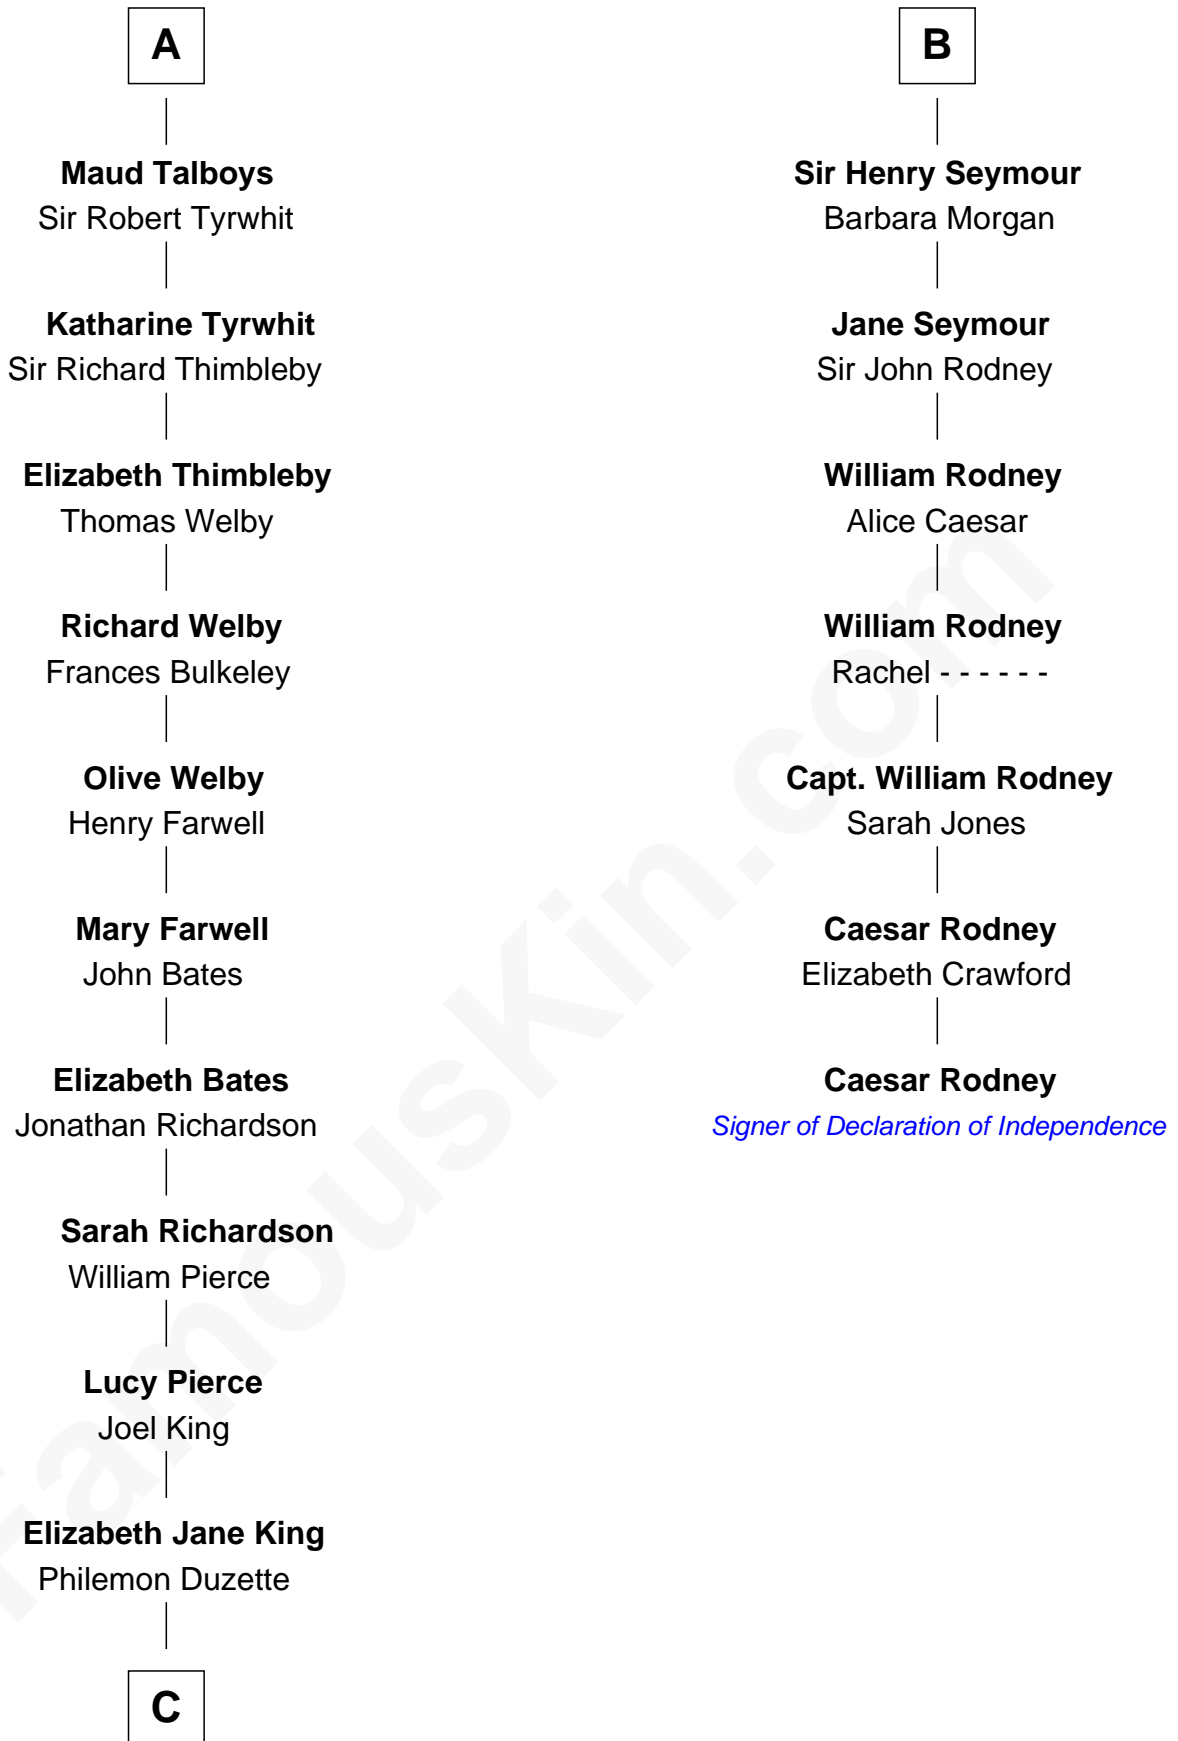

## Relationship Chart of

### Mitt Romney

70th Governor of Massachusetts

13th cousin 8 times removed of

### Caesar Rodney

Signer of the Declaration of Independence

**Sir Hugh I de Audley**

Iseult de Mortimer

**C**

Clarissa Minerva Duzette

Lewis Robison

Charles Edward Robison

Rosetta Mary Berry

Alma Luella Robison

Harold Arundel LaFount

Lenore Emily LaFount

George Wilcken Romney

**Mitt Romney**

*70th Governor of Massachusetts*

FamousKin.com