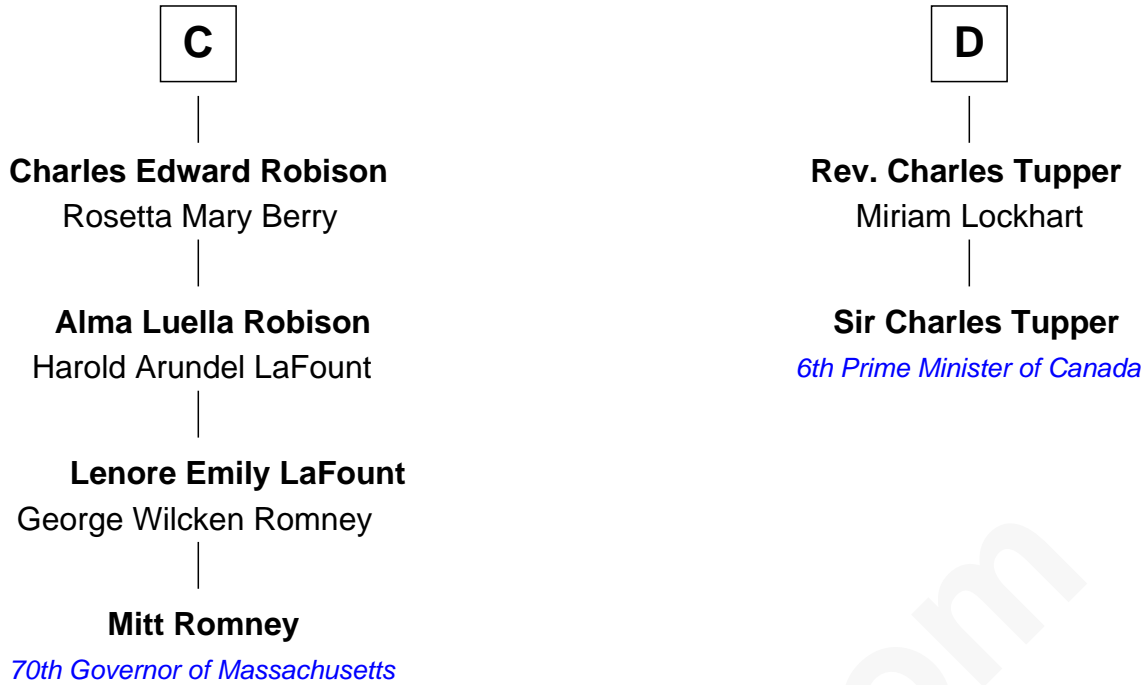

FamousKin.com

Relationship Chart of

Mitt Romney

70th Governor of Massachusetts

18th cousin 2 times removed of

Sir Charles Tupper

6th Prime Minister of Canada

Bartholomew de Badlesmere

Margaret Botreaux

Sir Robert Hungerford

Eleanor Hungerford

Sir John White

Robert White

Margaret Gainsford

B

FamousKin.com