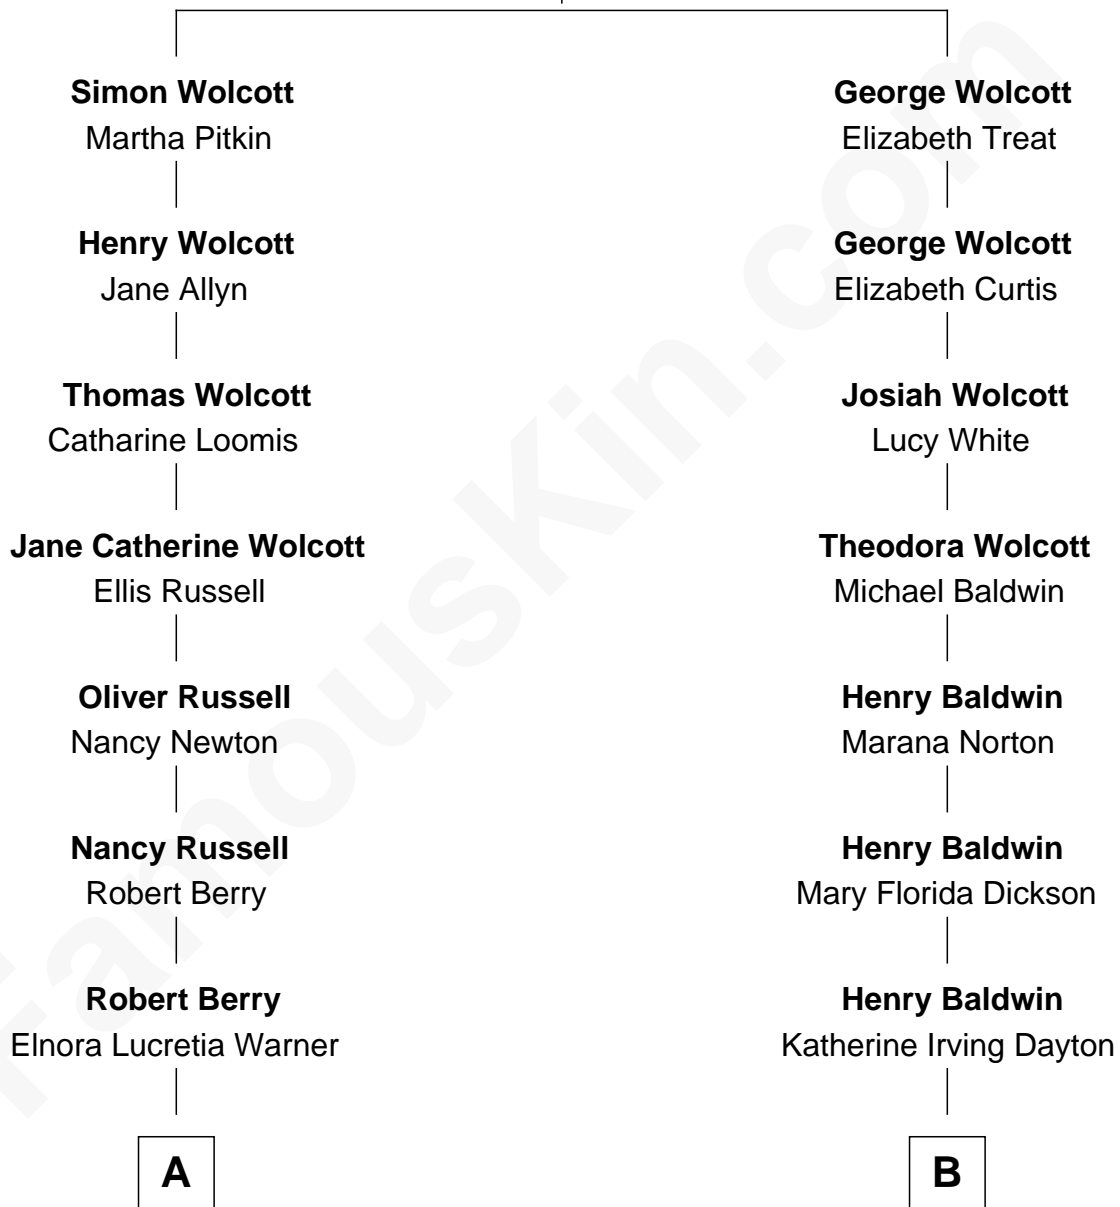

# FamousKin.com Relationship Chart of

**Mitt Romney**

*70th Governor of Massachusetts*

10th cousin of

**Christopher Reeve**

*Movie Actor*

**Henry Wolcott**  
Elizabeth Saunders

**A**

**Rosetta Mary Berry**  
Charles Edward Robison

**Alma Luella Robison**  
Harold Arundel LaFount

**Lenore Emily LaFount**  
George Wilcken Romney

**Mitt Romney**  
*70th Governor of Massachusetts*

**B**

**Margaretta Willis Baldwin**  
Augustus Henry Reeve