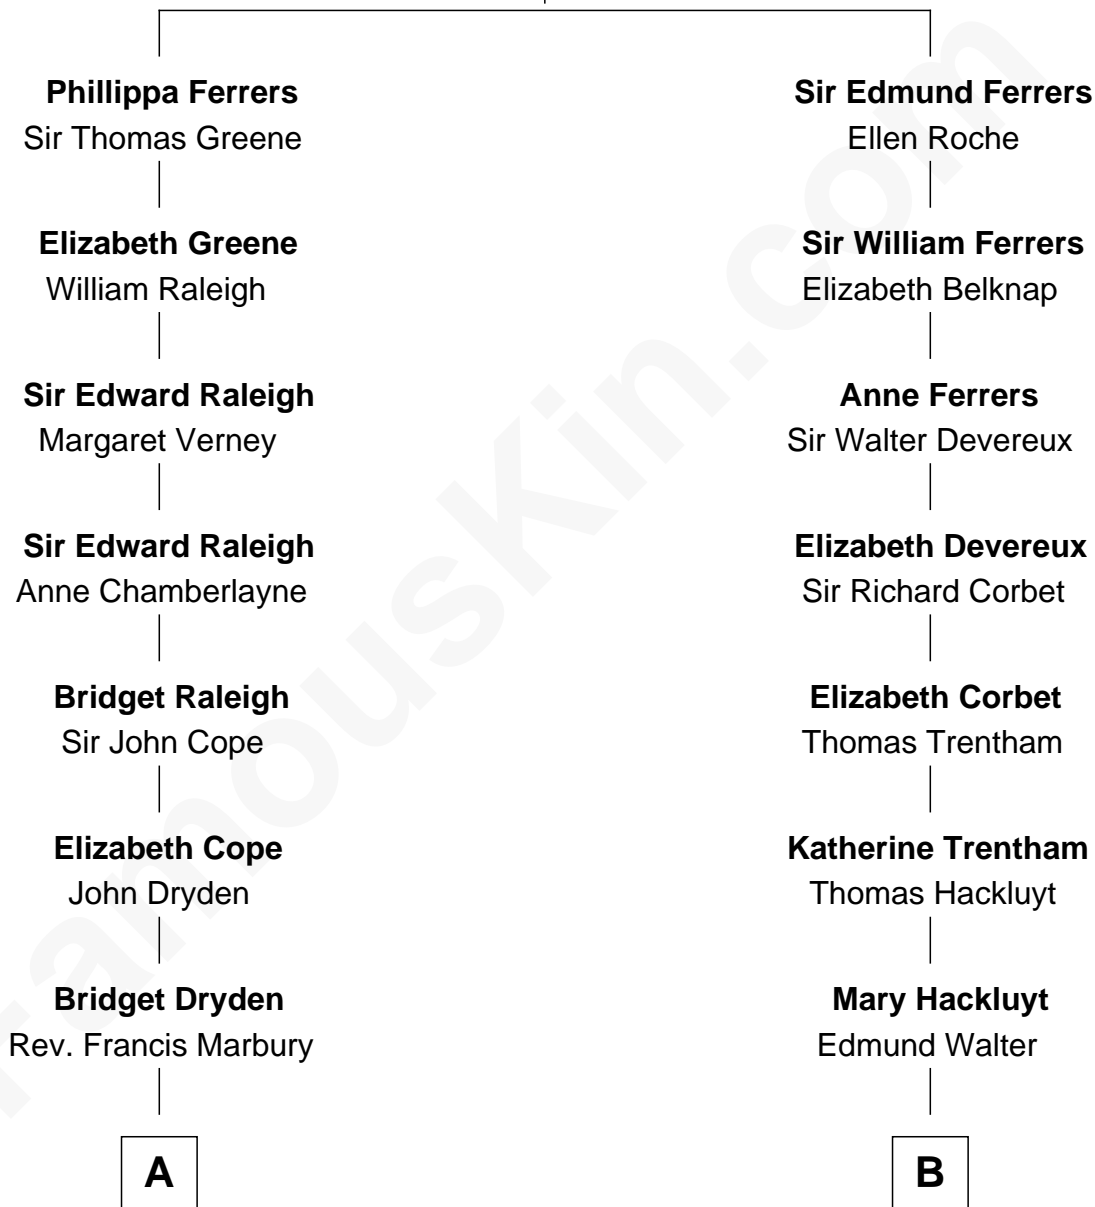

FamousKin.com

Relationship Chart of

Mitt Romney

70th Governor of Massachusetts

18th cousin 1 time removed of

Christopher Reeve
Movie Actor

Robert de Ferrers
Margaret Despencer

C

George Wilcken Romney

Lenore Emily LaFount

Mitt Romney

70th Governor of Massachusetts

D

Richard Henry Reeve

Anne Conrad D'Olier

Franklin D'Olier Reeve