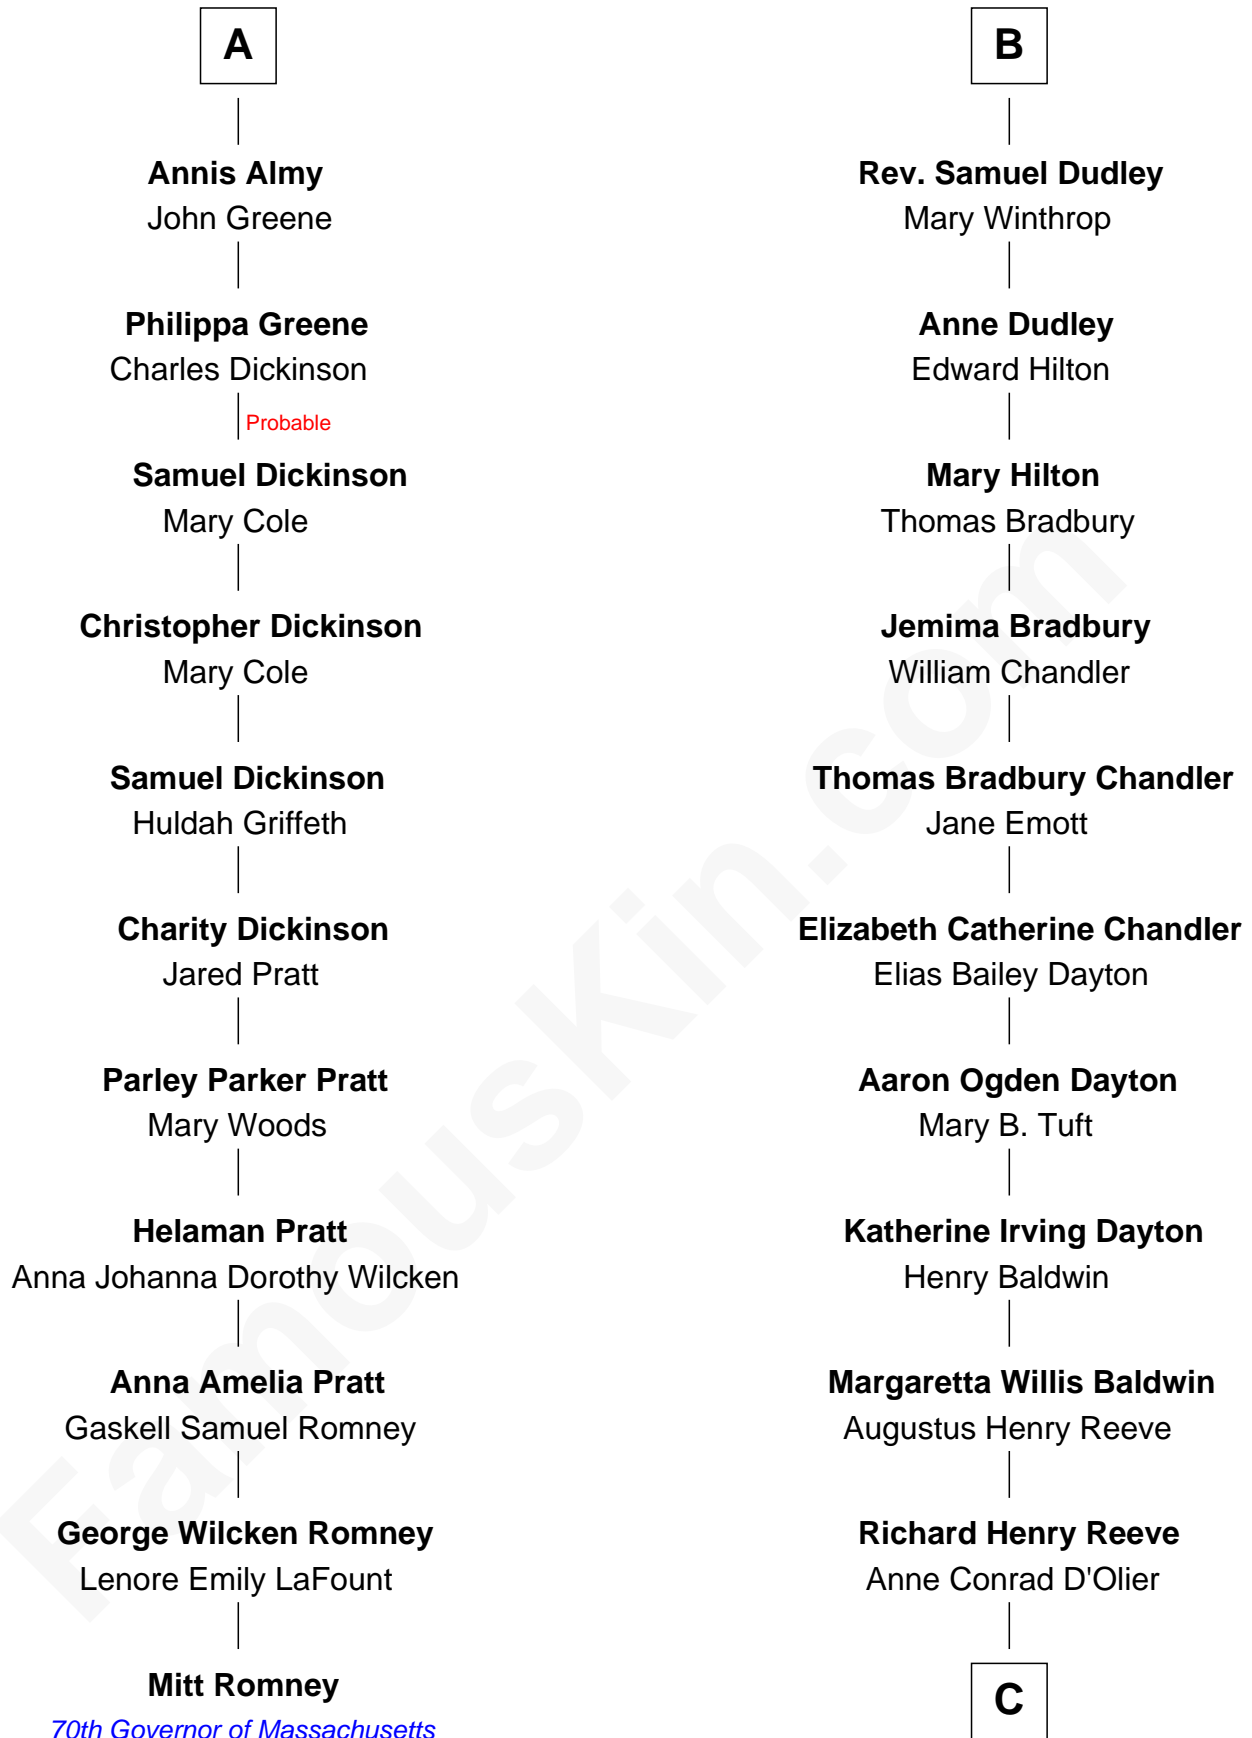

# FamousKin.com Relationship Chart of

**Mitt Romney**

70th Governor of Massachusetts

17th cousin 1 time removed of

**Christopher Reeve**

Movie Actor

**C**

Franklin D'Olier Reeve