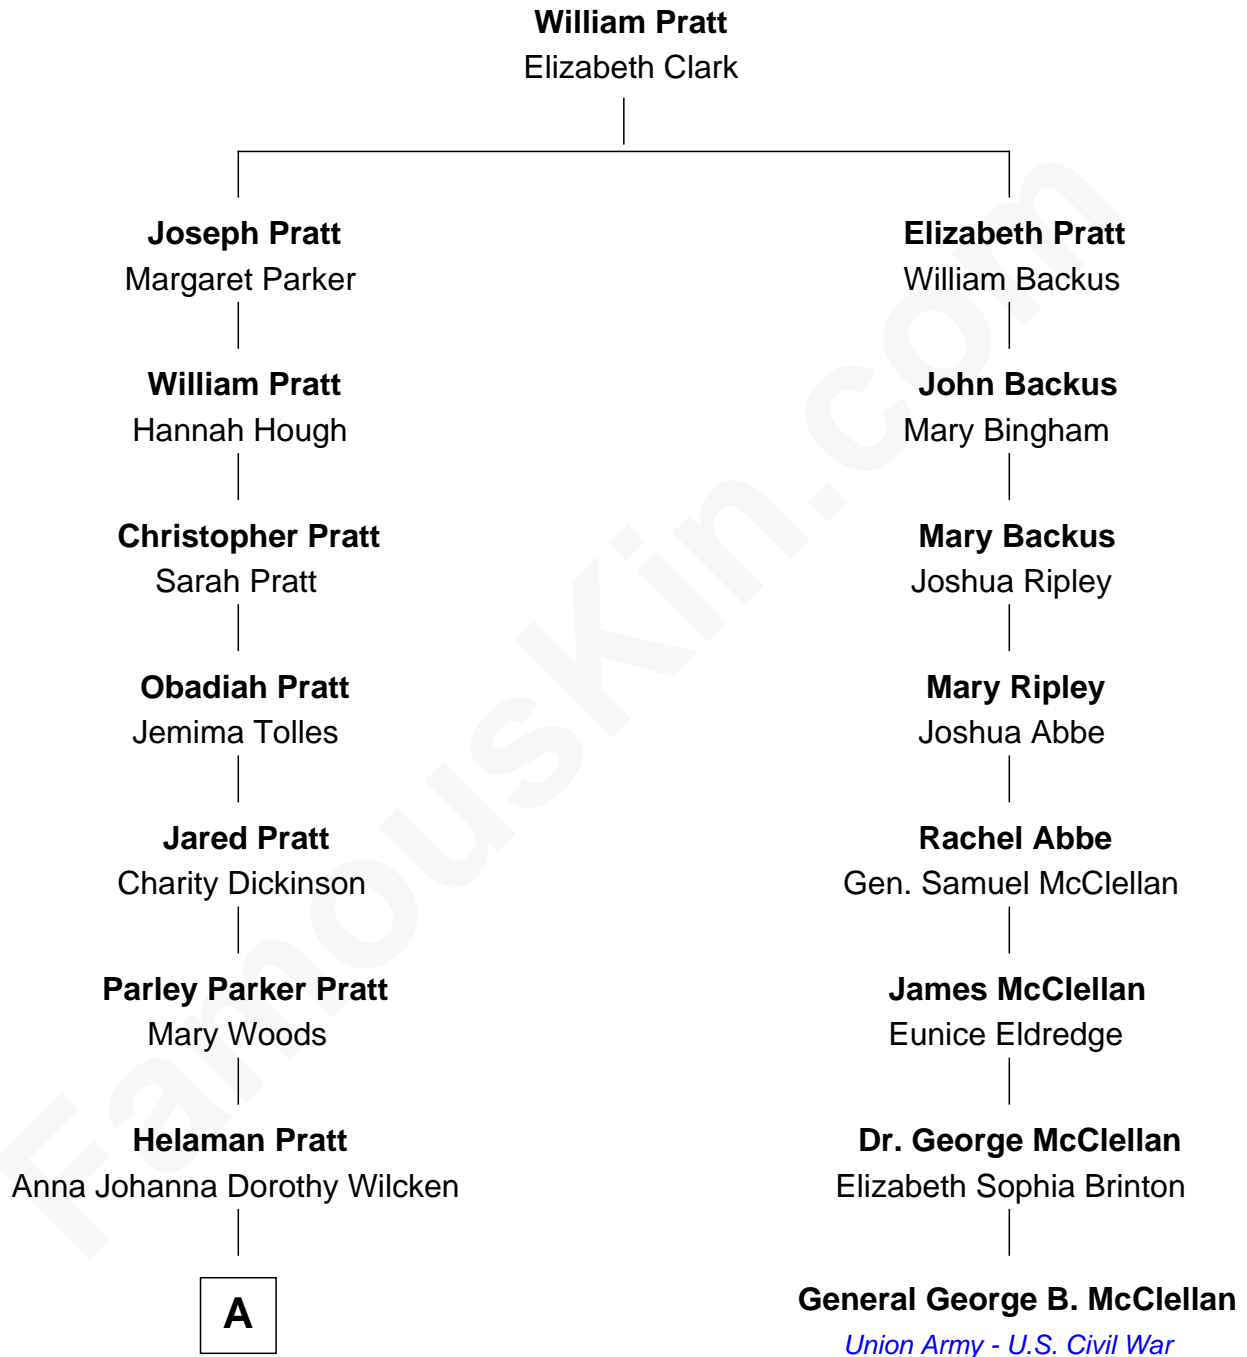

## Relationship Chart of

### Mitt Romney

70th Governor of Massachusetts

7th cousin 2 times removed of

### General George B. McClellan

Union Army - U.S. Civil War

**A**

—  
**Anna Amelia Pratt**  
Gaskell Samuel Romney

—  
**George Wilcken Romney**  
Lenore Emily LaFount

—  
**Mitt Romney**  
*70th Governor of Massachusetts*