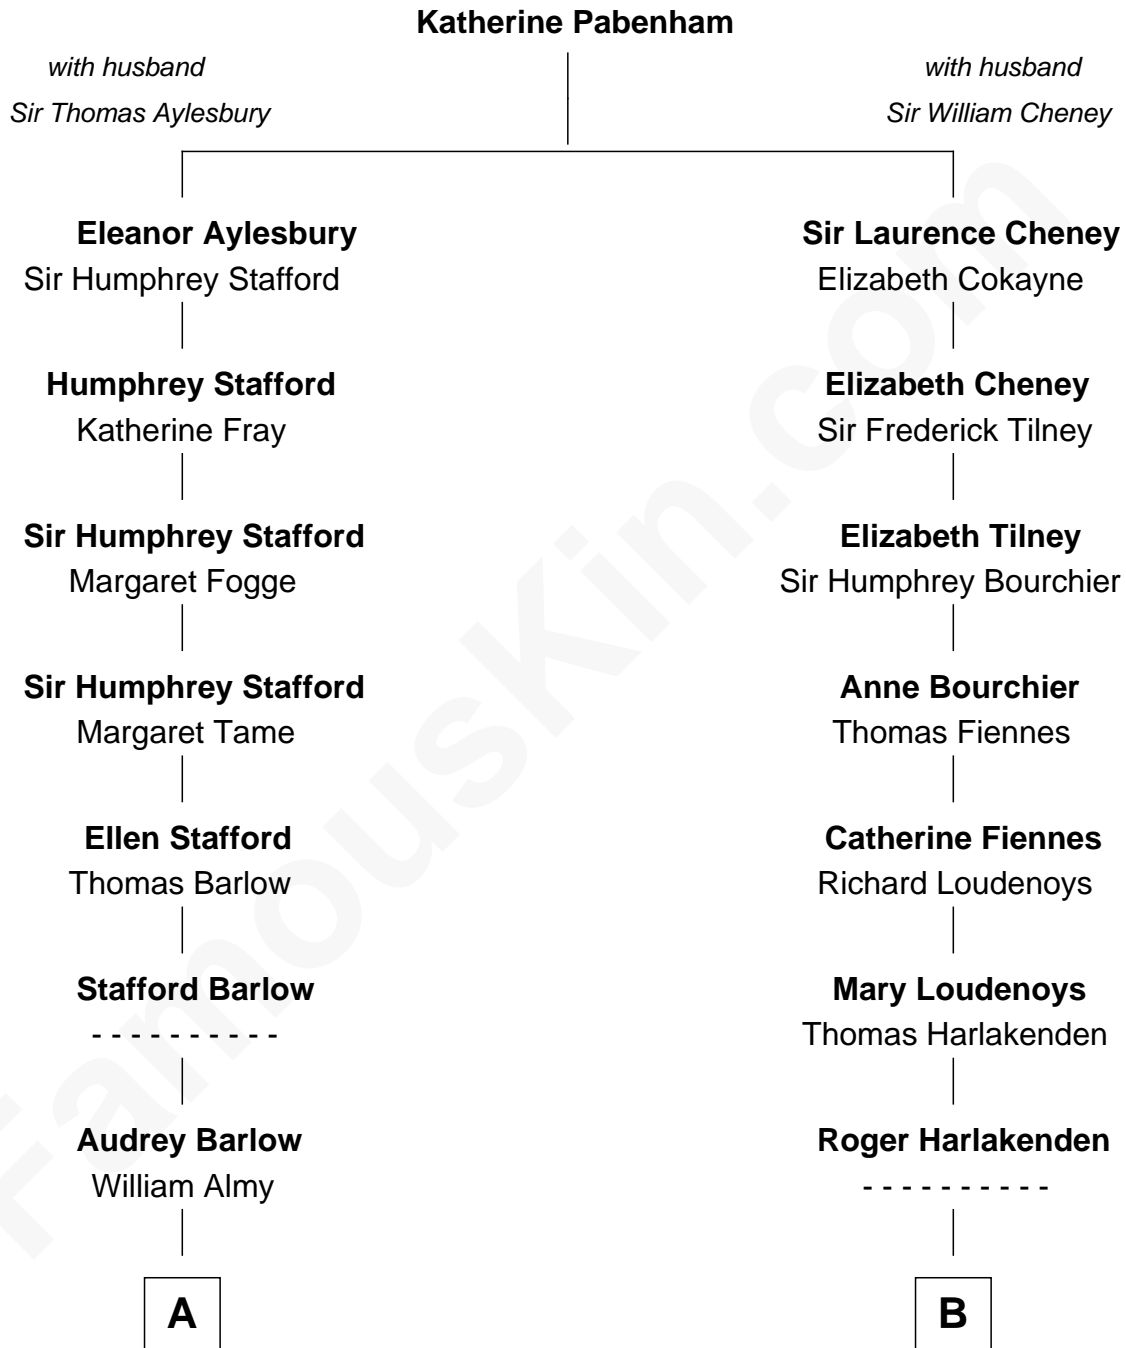

## Relationship Chart of

### Mitt Romney

70th Governor of Massachusetts

17th cousin 2 times removed of

**Anne Baxter**

Movie Actress

**C**

**Frank Lloyd Wright**

Catherine L. Tobin