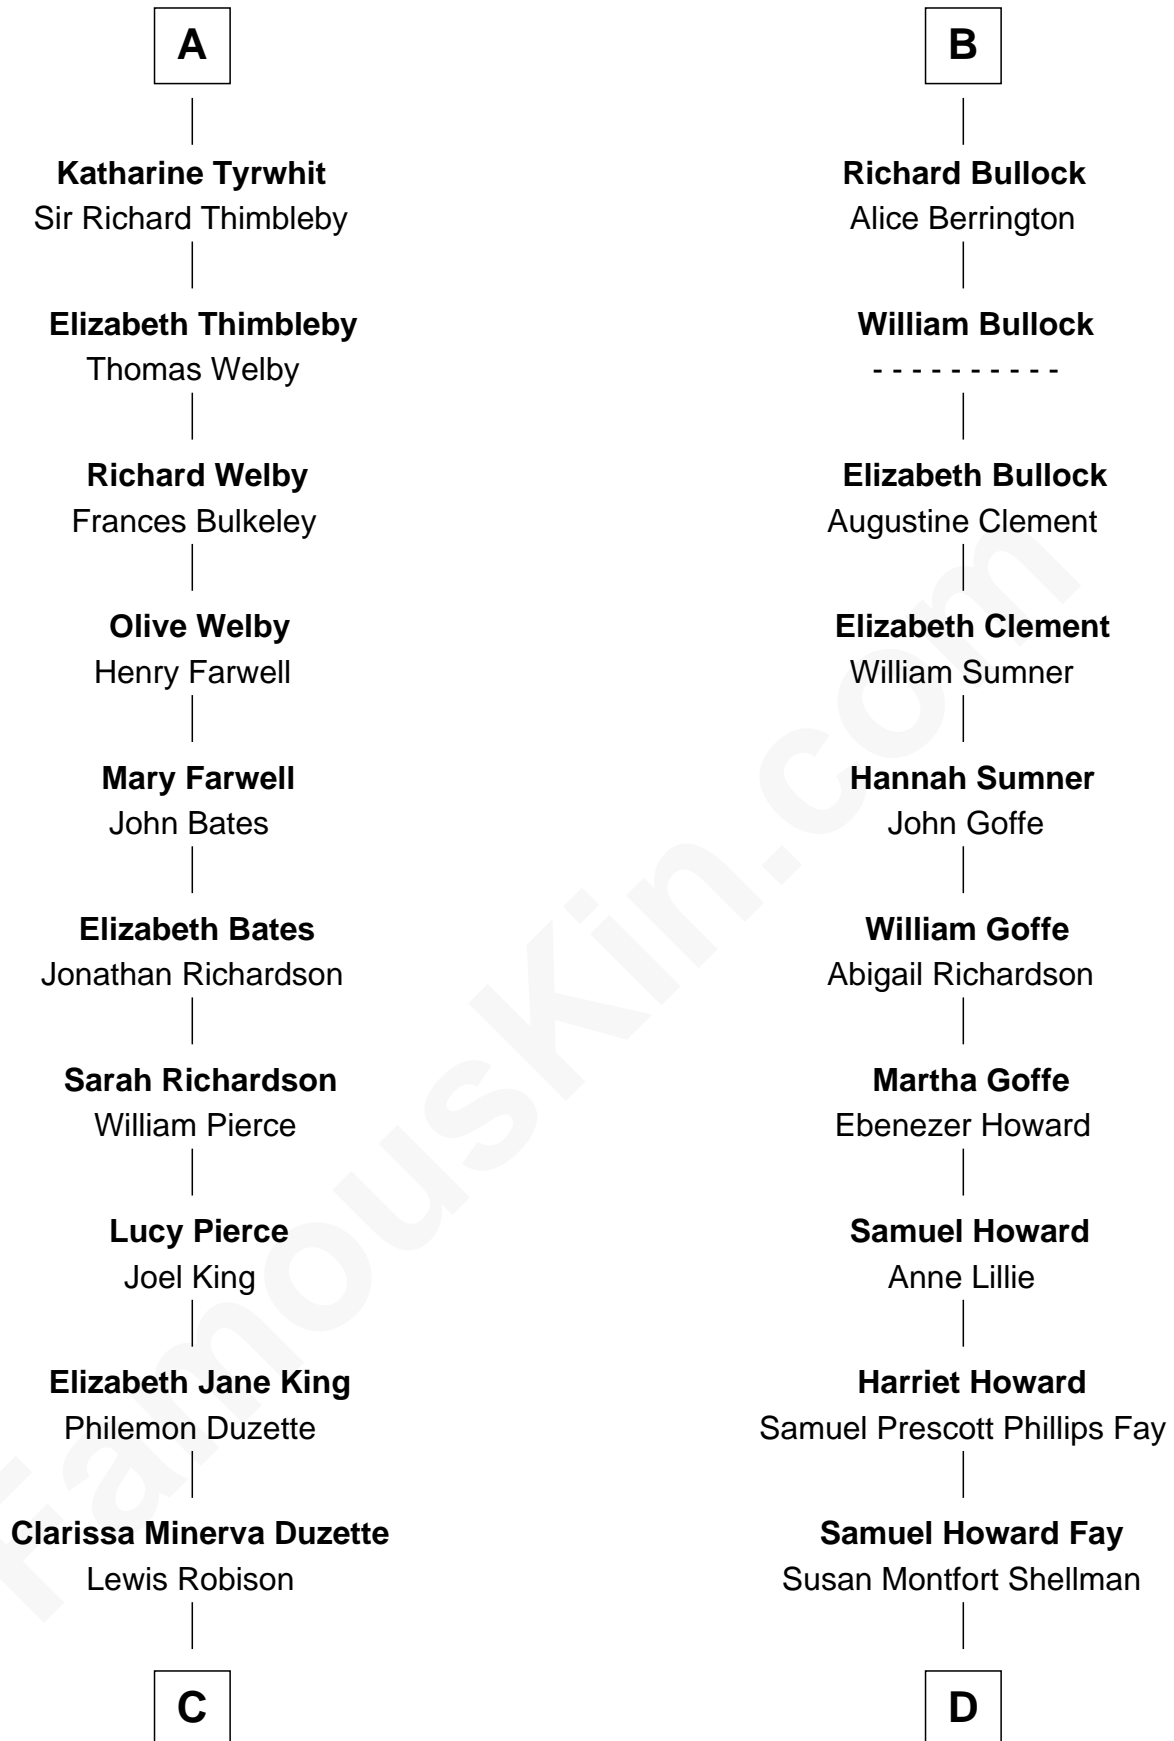

# FamousKin.com Relationship Chart of

**Mitt Romney**

*70th Governor of Massachusetts*

20th cousin of

**George H. W. Bush**

*41st U.S. President*

**Bartholomew de Badlesmere**

Margaret de Clare

Sir William Norreys

**Margaret Norreys**

Gilbert Bullock

**Thomas Bullock**

Alice Kingsmill

**B**

**C**

**Charles Edward Robison**

Rosetta Mary Berry

**Alma Luella Robison**

Harold Arundel LaFount

**Lenore Emily LaFount**

George Wilcken Romney

**Mitt Romney**

*70th Governor of Massachusetts*

**D**

**Harriet Eleanor Fay**

Rev. James Smith Bush

**Samuel Prescott Bush**

Flora Sheldon

**Prescott Sheldon Bush**

Dorothy Wear Walker

**George H. W. Bush**

*41st U.S. President*