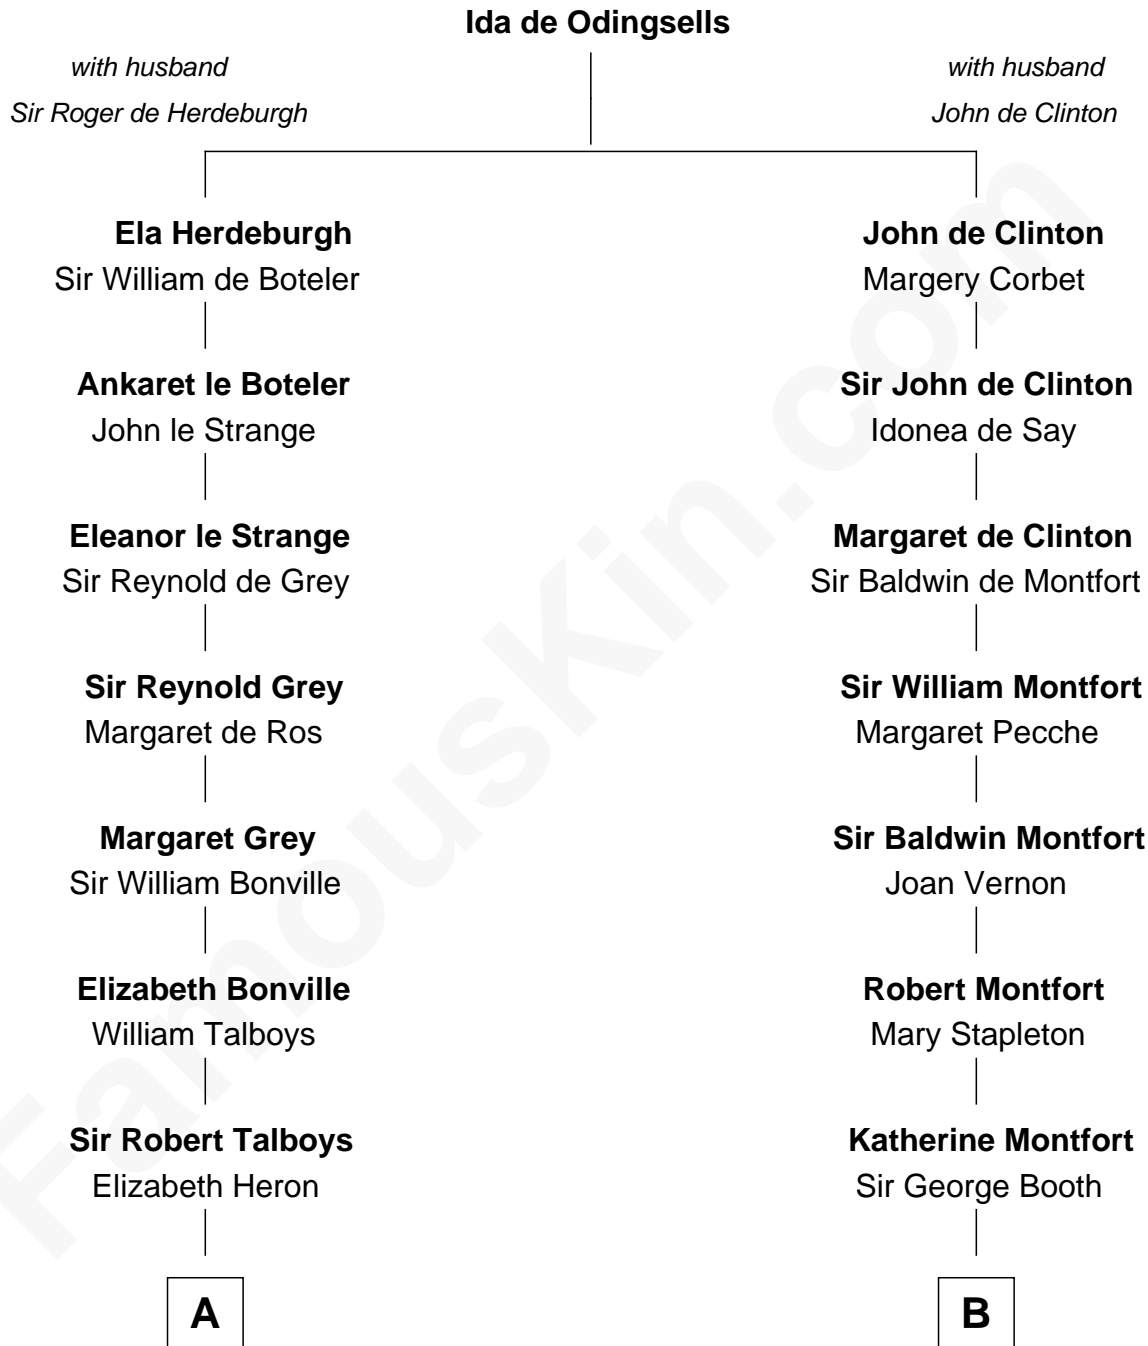

# FamousKin.com Relationship Chart of

**Mitt Romney**

*70th Governor of Massachusetts*

21st cousin of

**Barbara (Pierce) Bush**

*First Lady of President George H.W. Bush*

**C**

**Clarissa Minerva Duzette**

Lewis Robison

**Charles Edward Robison**

Rosetta Mary Berry

**Alma Luella Robison**

Harold Arundel LaFount

**Lenore Emily LaFount**

George Wilcken Romney

**Mitt Romney**

*70th Governor of Massachusetts*

**D**

**Samuel Ross Marvin**

Julia Ann Place

**Jerome Place Marvin**

Martha Ann Stokes

**Mabel Marvin**

Scott Pierce